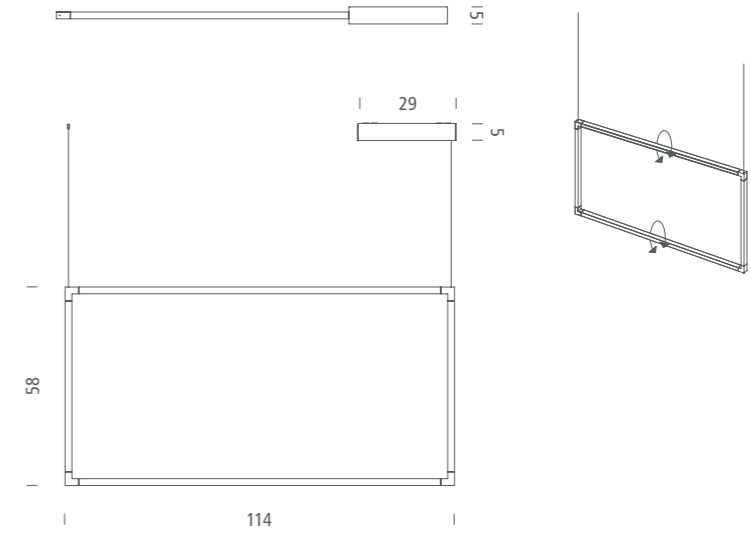

	FLOOR 3XLED		FLOOR 2XLED	
source	3xLinear LED		2xLinear LED	
emission	triple, diffused		double, diffused	
max power	8+12+41W		8+12W	
CCT	3000K		3000K	
lighting output	6100lm		2000lm	
typ cri	83		83	
switching	mono switch dimmable		mono switch dimmable	
tension	110/240V		110/240V	
energy class	A+		A+	
note	orientable diffusers		orientable diffusers	
FINISHING	code	structure	code	structure
white	SPI LWW 22	○	SPI LWW 21	○
black	SPI LNN 22	●	SPI LNN 21	●

SPIGOLO WALL WHITE

WALL LED	
source	Linear LED
emission	orientable, diffused
max power	20W
CCT	3000K
lighting output	2000lm
typ cri	83
tension	110/240V
energy class	A+
note	orientable diffuser
FINISHING	code      structure
white	SPI LWW 31    ○
black	SPI LNN 31    ●