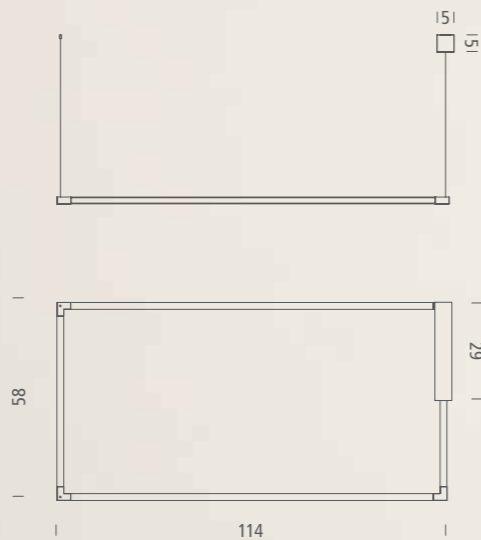

PENDANT HORIZ. LED

source	2xLinear LED
emission	double, diffused
max power	24+24W
CCT	3000K
lighting output	2400+2400lm
typ cri	83
switching	mono switch/dimmable 1-10V
tension	110/240V
energy class	A+
note	orientable diffusers, cable lenght 3m, DALI on request

FINISHING	code	structure
white	SPI LWW 52	○
black	SPI LNN 52	●