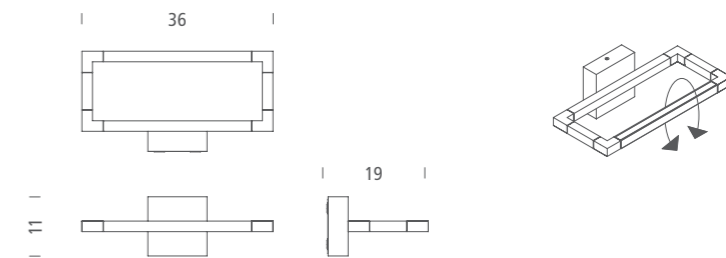

SPIGOLO WALL WHITE

WALL LED	
source	Linear LED
emission	orientable, diffused
max power	20W
CCT	3000K
lighting output	2000lm
typ cri	83
tension	110/240V
energy class	A+
note	orientable diffuser
FINISHING	code      structure
white	SPI LWW 31    ○
black	SPI LNN 31    ●