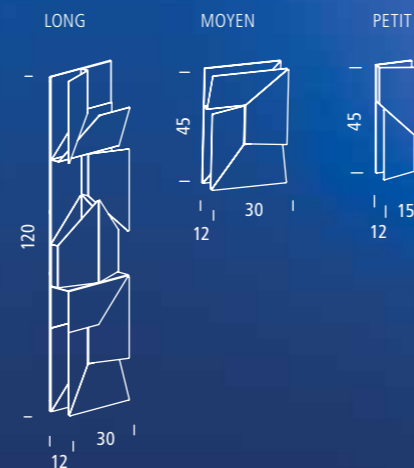

WALL SHADOWS LONG / PETIT

WALL SHADOWS LONG / MOYEN / PETIT

	GRAND LED	LONG LED	MOYEN LED	PETIT LED
source	LED boards	LED boards	LED boards	LED boards
emission	diffused indirect	diffused indirect	diffused indirect	diffused indirect
max power	55W	21W	10,5W	7W
CCT	3000K	3000K	3000K	3000K
lighting output	5300lm	1950lm	1000lm	670lm
typ cri	80	80	80	80
switching	-	dimmable 1-10V, PWM, resistance	dimmable 1-10V, PWM, resistance	dimmable 1-10V, PWM, resistance
tension	240V/700mA CC	240V/700mA CC	240V/700mA CC	240V/700mA CC
energy class	A+	A+	A+	A+
FINISHING	code structure	code structure	code structure	code structure
white	WSH LWW 31 ●	WSH LWW 34 ●	WSH LWW 33 ●	WSH LWW 32 ●