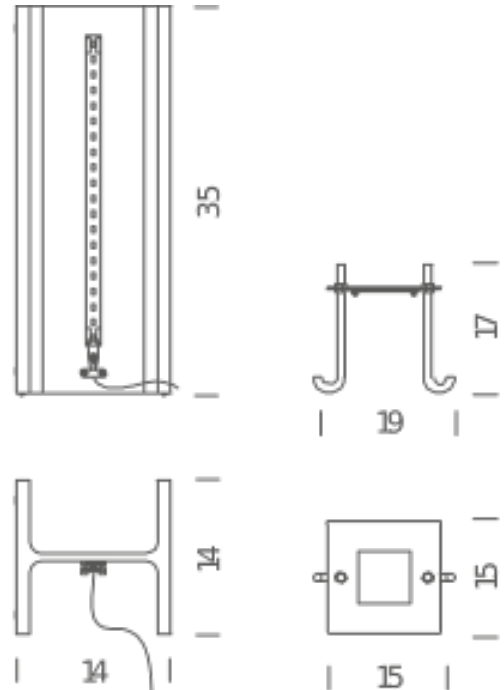

Codes

RIC LMM 21

Structure

raw metal

Diffuseur

Net lamp weight

12 Kg

Package 1

Dimensions 20x20x41

Gross weight 13.5 Kg

NEMO

MAIS PLUS QUE CELA JE NE PEUX PAS

Rudy Ricciotti

LED outdoor IP 44

Lamping

| | |
|-------------------|---|
| Source | linear LED |
| Total power | 10W |
| Emission | direct/indirect |
| Switching | dimnable, TRIAC |
| Tension | 220V |
| Color temperature | 2700K |
| Luminous flux | 1000lm |
| Typ cri | 83 |
| Energy class | A+ |
| Ip class | 44 |
| Materials | steel |
| Notes | cable lenght 3m, body and cable IP65 rated, also available in 120V, marine version available on request |

Dimensions 20x20x41

Gross weight 13.5 Kg