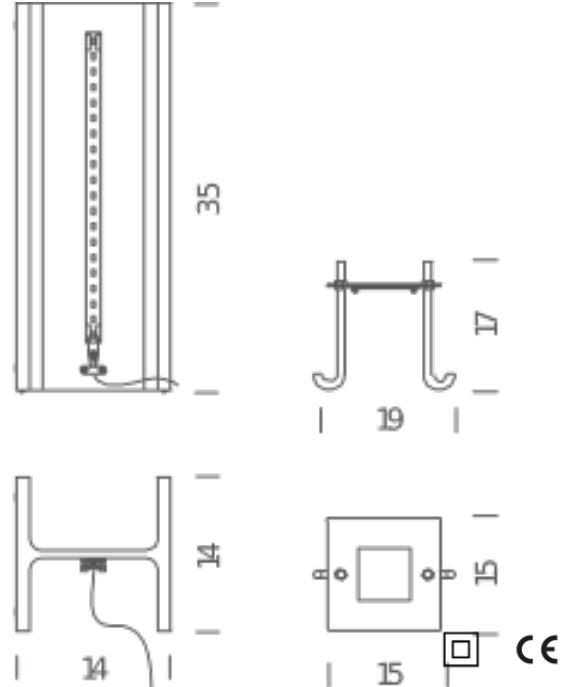

Codes

RIC LMM 21

Structure

raw metal

Diffuser

Net lamp weight

12 Kg

Package 1

Dimensions 20x20x41

Gross weight 13.5 Kg

NEMO

MAIS PLUS QUE CELA JE NE PEUX PAS

Rudy Ricciotti

LED outdoor IP 44

Lamping

| | |
|-------------------|---|
| Source | linear LED |
| Total power | 10W |
| Emission | direct/indirect |
| Switching | dimnable, TRIAC |
| Tension | 220V |
| Color temperature | 2700K |
| Luminous flux | 1000lm |
| Typ cri | 83 |
| Energy class | A+ |
| Ip class | 44 |
| Materials | steel |
| Notes | cable lenght 3m, body and cable IP65 rated, also available in 120V, marine version available on request |

Codes

RIC LMM 2E

Structure

raw metal

Diffuser

Net lamp weight

12 Kg

Package 1

Dimensions 20x20x41

Gross weight 13.5 Kg