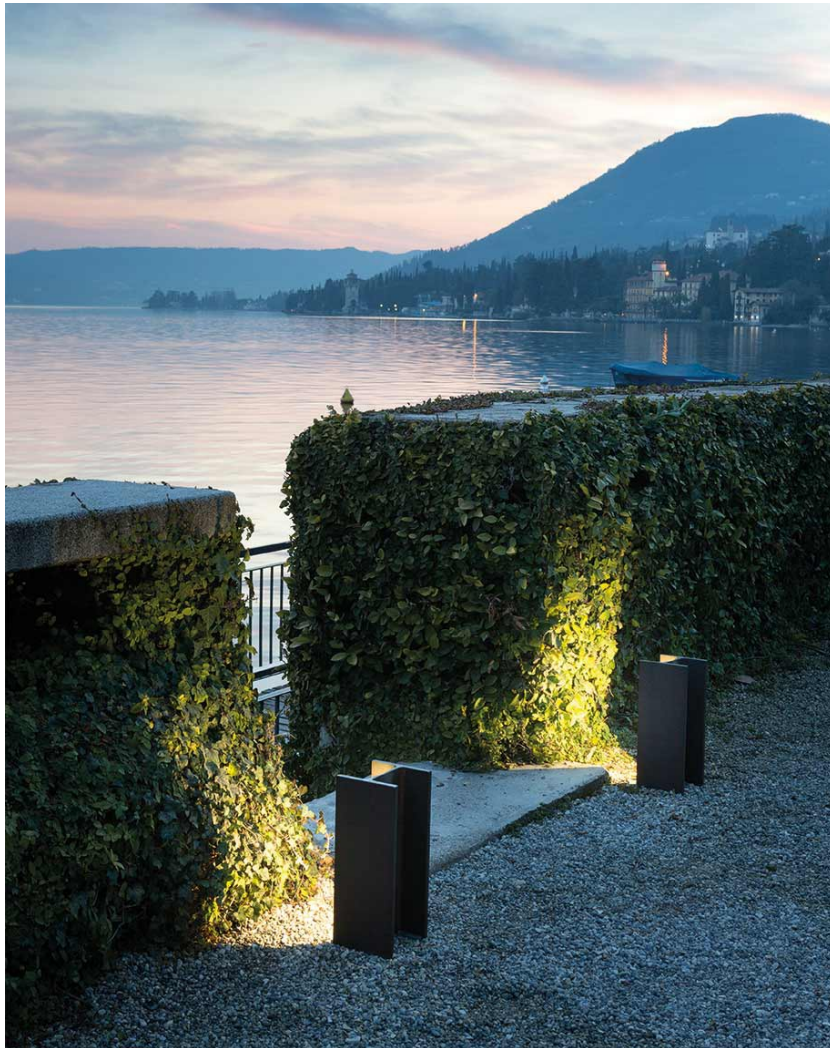

NEMO

MAIS PLUS QUE CELA JE NE PEUX PAS

Rudy Ricciotti

Indoor and outdoor floor and table lamp, raw material, treated with protection outdoor paint, for a warm and widespread lighting. The indoor lamp is available also in the Mini version. Each lamp is a handcrafted product: small aesthetic and finishing differences between one lamp and the other make them unique.

Dimensions 20x20x41

Gross weight 13.5 Kg

NEMO

MAIS PLUS QUE CELA JE NE PEUX PAS

Rudy Ricciotti

LED outdoor IP 44

Lamping

Source	linear LED
Total power	10W
Emission	direct/indirect
Switching	dimnable, TRIAC
Tension	220V
Color temperature	2700K
Luminous flux	1000lm
Typ cri	83
Energy class	A+
Ip class	44
Materials	steel
Notes	cable lenght 3m, body and cable IP65 rated, also available in 120V, marine version available on request