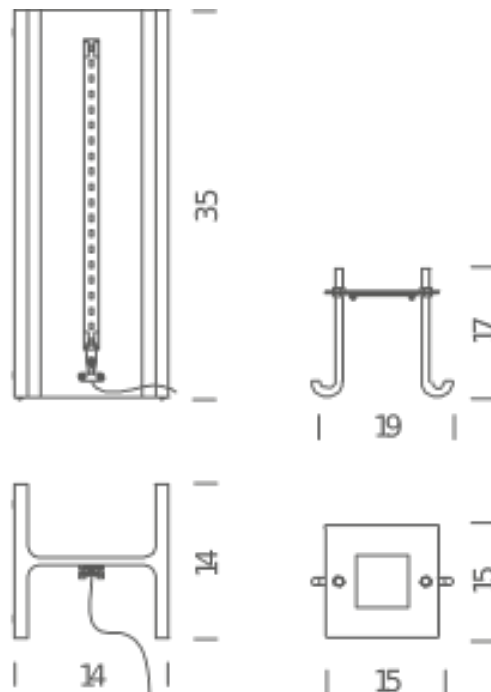

Codes

RIC LMM 21

Structure

raw metal

Diffuseur

Net lamp weight

12 Kg

Package 1

Dimensions 20x20x41

Gross weight 13.5 Kg

NEMO

MAIS PLUS QUE CELA JE NE PEUX PAS

Rudy Ricciotti

LED outdoor IP 44

Lamping

| | |
|-------------------|---|
| Source | linear LED |
| Total power | 10W |
| Emission | direct/indirect |
| Switching | dimnable, TRIAC |
| Tension | 220V |
| Color temperature | 2700K |
| Luminous flux | 1000lm |
| Typ cri | 83 |
| Energy class | A+ |
| Ip class | 44 |
| Materials | steel |
| Notes | cable lenght 3m, body and cable IP65 rated, also available in 120V, marine version available on request |

Codes

RIC LMM 2E

Structure

raw metal

Diffuseur

Net lamp weight

12 Kg

Package 1

Dimensions 20x20x41

Gross weight 13.5 Kg