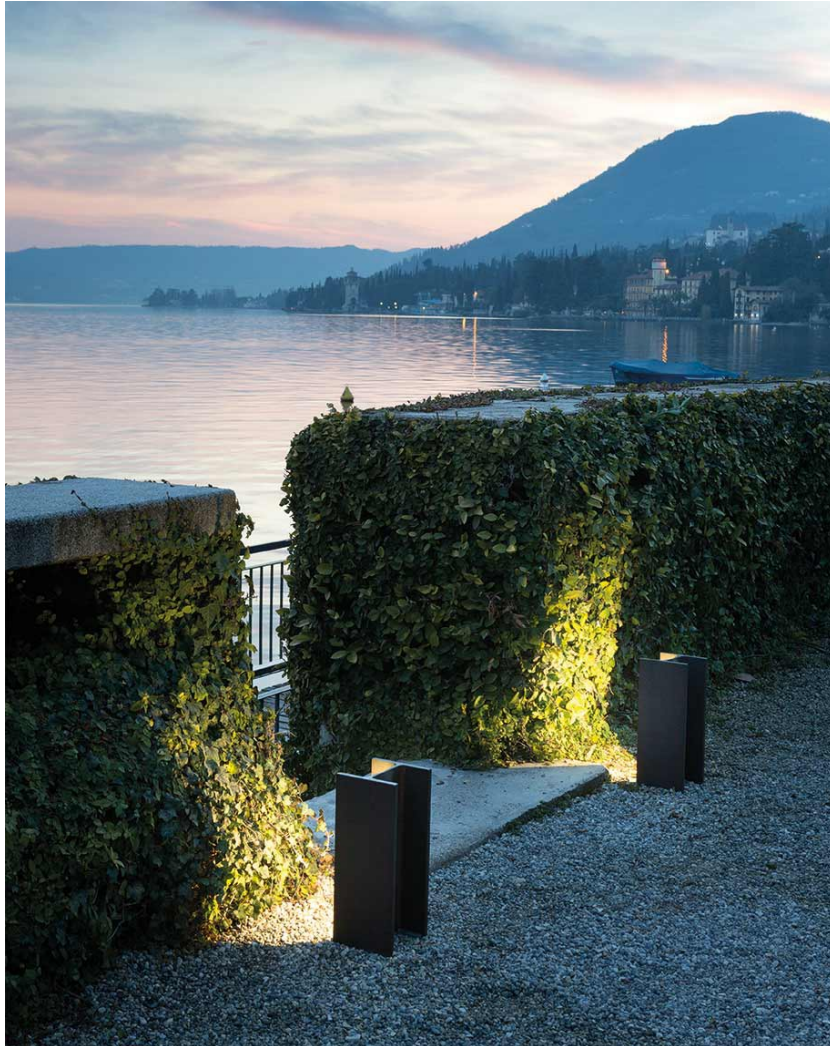

NEMO

MAIS PLUS QUE CELA JE NE PEUX PAS

Rudy Ricciotti

Indoor and outdoor floor and table lamp, raw material, treated with protection outdoor paint, for a warm and widespread lighting. The indoor lamp is available also in the Mini version. Each lamp is a handcrafted product: small aesthetic and finishing differences between one lamp and the other make them unique.