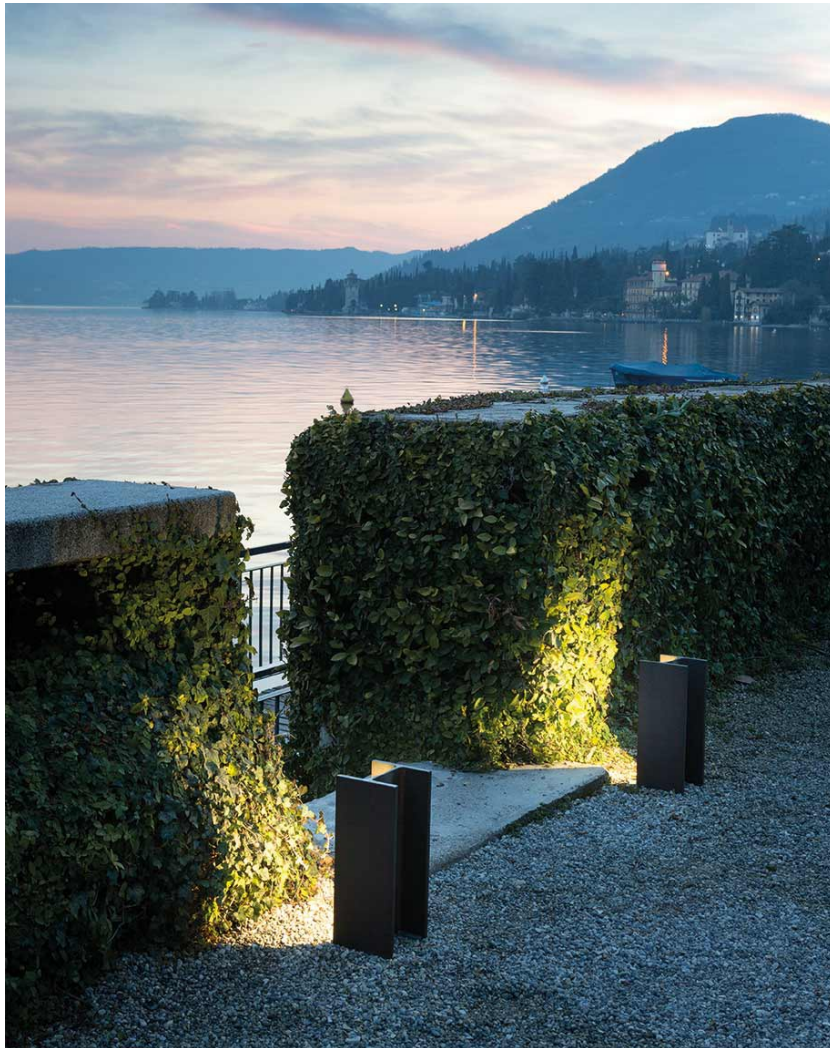

NEMO

MAIS PLUS QUE CELA JE NE PEUX PAS

Rudy Ricciotti

Indoor and outdoor floor and table lamp, raw material, treated with protection outdoor paint, for a warm and widespread lighting. The indoor lamp is available also in the Mini version. Each lamp is a handcrafted product: small aesthetic and finishing differences between one lamp and the other make them unique.