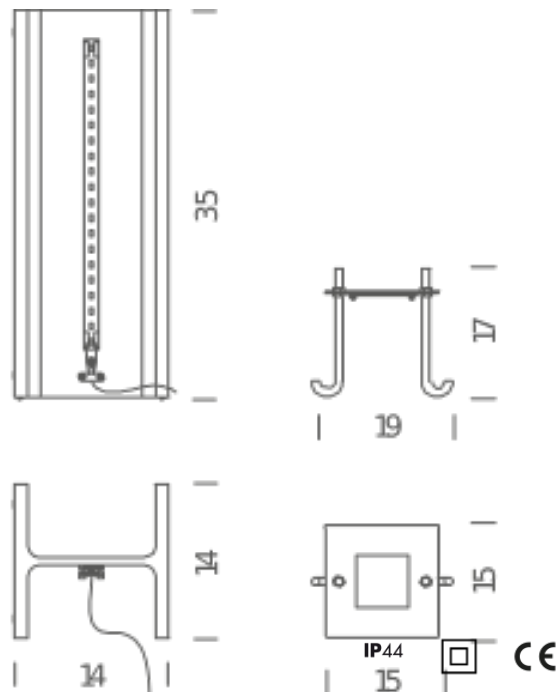

Codes

RIC LMM 21

Structure

raw metal

Diffuser

Net lamp weight

12 Kg

Package 1

Dimensions 20x20x41

Gross weight 13.5 Kg

NEMO

MAIS PLUS QUE CELA JE NE PEUX PAS

Rudy Ricciotti

LED outdoor IP 44

Lamping

| | |
|-------------------|---|
| Source | linear LED |
| Total power | 10W |
| Emission | direct/indirect |
| Switching | dimnable, TRIAC |
| Tension | 220V |
| Color temperature | 2700K |
| Luminous flux | 1000lm |
| Typ cri | 83 |
| Energy class | A+ |
| Ip class | 44 |
| Materials | steel |
| Notes | cable lenght 3m, body and cable IP65 rated, also available in 120V, marine version available on request |

Codes

RIC LMM 2E

Structure

raw metal

Diffuser

Net lamp weight

12 Kg

Package 1

Dimensions 20x20x41

Gross weight 13.5 Kg