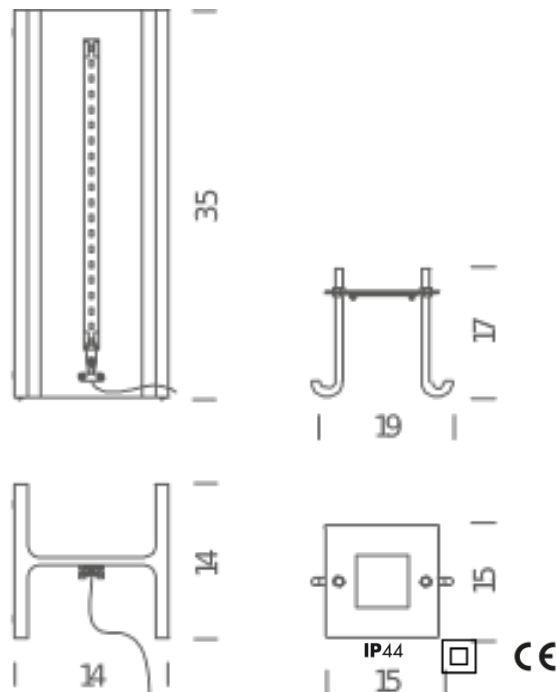

Codes

RIC LMM 21

Structure

raw metal

Diffuser

Net lamp weight

12 Kg

Package 1

Dimensions 20x20x41

Gross weight 13.5 Kg

NEMO

MAIS PLUS QUE CELA JE NE PEUX PAS

Rudy Ricciotti

LED outdoor IP 44

Lamping

Source	linear LED
Total power	10W
Emission	direct/indirect
Switching	dimnable, TRIAC
Tension	220V
Color temperature	2700K
Luminous flux	1000lm
Typ cri	83
Energy class	A+
Ip class	44
Materials	steel
Notes	cable lenght 3m, body and cable IP65 rated, also available in 120V, marine version available on request

Codes

RIC LMM 2E

Structure

raw metal

Diffuser

Net lamp weight

12 Kg

Package 1

Dimensions 20x20x41

Gross weight 13.5 Kg