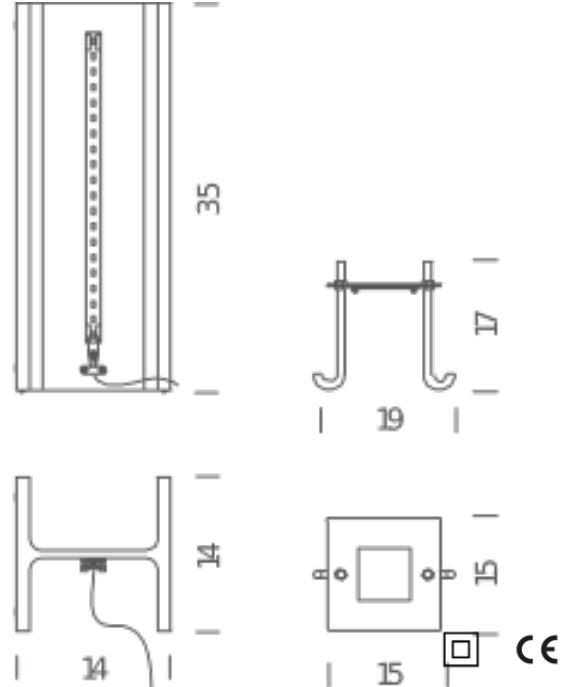

Codes

RIC LMM 21

Structure

raw metal

Diffuser

Net lamp weight

12 Kg

Package 1

Dimensions 20x20x41

Gross weight 13.5 Kg

NEMO

MAIS PLUS QUE CELA JE NE PEUX PAS

Rudy Ricciotti

LED outdoor IP 44

Lamping

Source	linear LED
Total power	10W
Emission	direct/indirect
Switching	dimnable, TRIAC
Tension	220V
Color temperature	2700K
Luminous flux	1000lm
Typ cri	83
Energy class	A+
Ip class	44
Materials	steel
Notes	cable lenght 3m, body and cable IP65 rated, also available in 120V, marine version available on request

Codes

RIC LMM 2E

Structure

raw metal

Diffuser

Net lamp weight

12 Kg

Package 1

Dimensions 20x20x41

Gross weight 13.5 Kg