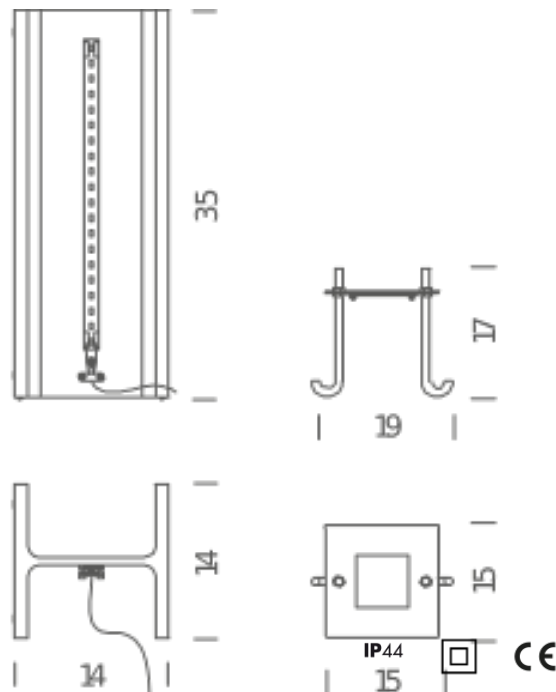

NEMO

MAIS PLUS QUE CELA JE NE PEUX PAS

Rudy Ricciotti

LED outdoor IP 44

Lamping

Source	linear LED
Total power	10W
Emission	direct/indirect
Switching	dimnable, TRIAC
Tension	220V
Color temperature	2700K
Luminous flux	1000lm
Typ cri	83
Energy class	A+
Ip class	44
Materials	steel
Notes	cable lenght 3m, body and cable IP65 rated, also available in 120V, marine version available on request

Codes

RIC LMM 2E

Structure

raw metal

Diffuser

Net lamp weight

12 Kg

Package 1

Dimensions 20x20x41

Gross weight 13.5 Kg