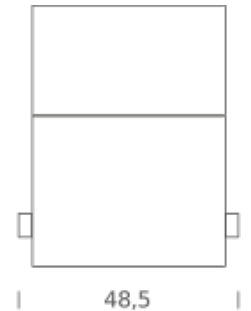

NEMO

ESCARGOT

Le Corbusier

Sculptural floor lamp, limited edition. Body in aged cast brass. Inner reflector is a curved surface in anodized aluminium, reflecting the light hidden in the body, for a widespread indirect output. Dimmable.

NEMO

ESCARGOT

Le Corbusier

FLUO/LED/HALO

Lamping

Source	E27
Total power	300W
Emission	indirect
Switching	dimnable, according to bulb
Tension	230V
Materials	brass + aluminium
Notes	black textile cable length 3,5m, switch on cable

Codes

ESC EGG 11

Structure

brass

Diffuseur

Package 1

Dimensions	62x60x69
Gross weight	121 Kg