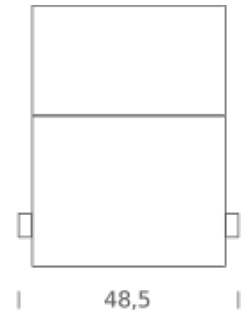

NEMO

ESCARGOT

Le Corbusier

FLUO/LED/HALO

Lamping

Source	E27
Total power	300W
Emission	indirect
Switching	dimnable, according to bulb
Tension	230V
Materials	brass + aluminium
Notes	black textile cable length 3,5m, switch on cable

Dimensions	62x60x69
Gross weight	121 Kg