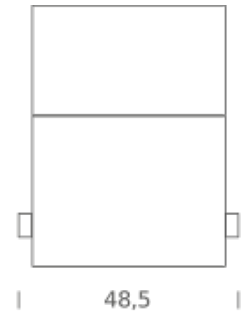

NEMO

ESCARGOT

Le Corbusier

Sculptural floor lamp, limited edition. Body in aged cast brass. Inner reflector is a curved surface in anodized aluminium, reflecting the light hidden in the body, for a widespread indirect output. Dimmable.

NEMO

ESCARGOT

Le Corbusier

FLUO/LED/HALO

Lamping

Source	E27
Total power	300W
Emission	indirect
Switching	dimmable, according to bulb
Tension	230V
Materials	brass + aluminium
Notes	black textile cable length 3,5m, switch on cable

Codes

ESC EGG 11

Structure

brass

Diffuser

Package 1

Dimensions	62x60x69
Gross weight	121 Kg