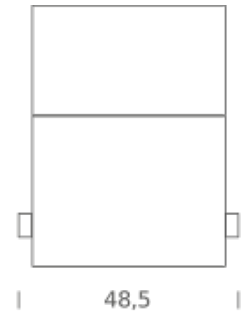

NEMO

ESCARGOT

Le Corbusier

FLUO/LED/HALO

Lamping

Source	E27
Total power	300W
Emission	indirect
Switching	dimnable, according to bulb
Tension	230V
Materials	brass + aluminium
Notes	black textile cable length 3,5m, switch on cable

Codes

ESC EGG 11

Structure

brass

Diffuser

EAC

CE

Package 1

Dimensions	62x60x69
Gross weight	121 Kg