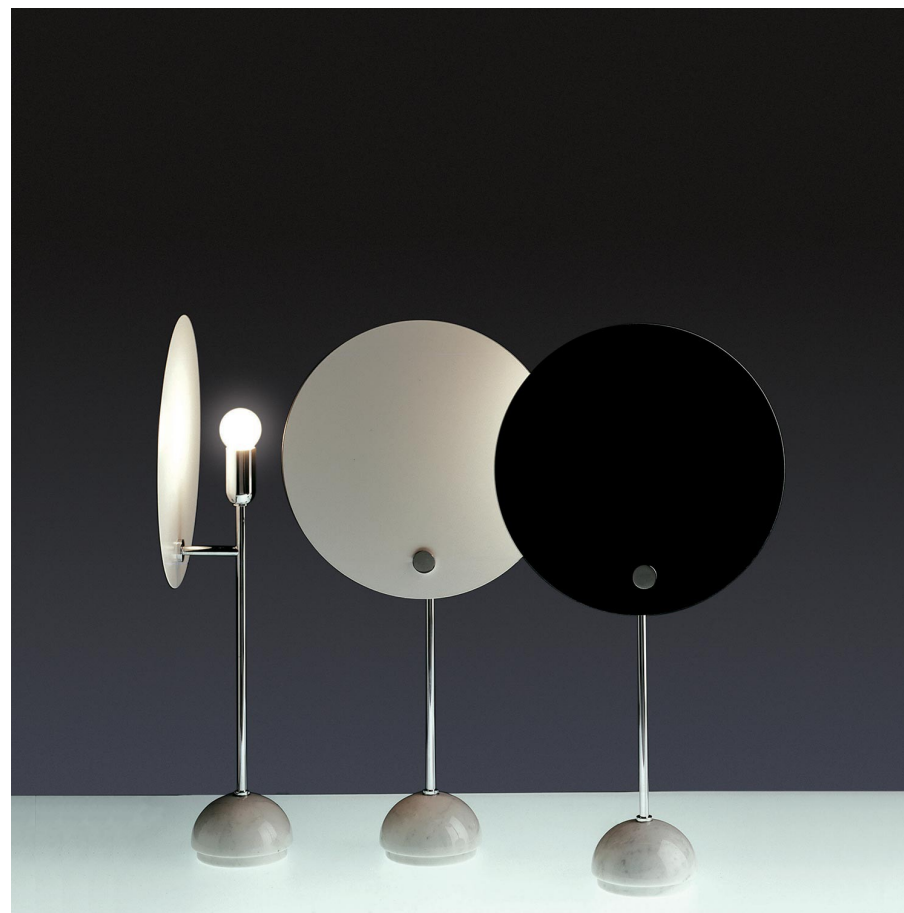

KUTA TABLE

Vico Magistretti

Table and wall lamp with a circular reflector in aluminium, which shields the lighting distribution, giving the effect of a solar eclipse. The circular screen is painted in white and black, the stem and the metal small parts and hemispherical support are chromed. Table version with base in white marble.

E27 FLUO/LED/HALO

LAMPING

Source	E27 A60
Total power	100W
Emission	indirect
Switching	dimnable, according to bulb
Tension	230V
Materials	marble +aluminium
Notes	switch on cable, cable lenght 1,5m

Codes

KUT EWN 11

Structure/Diffuser

chrome / white marble/white/black

PACKAGE

Package 01

33x17x42 cm / Gross weight: 5 Kg

Certificazioni