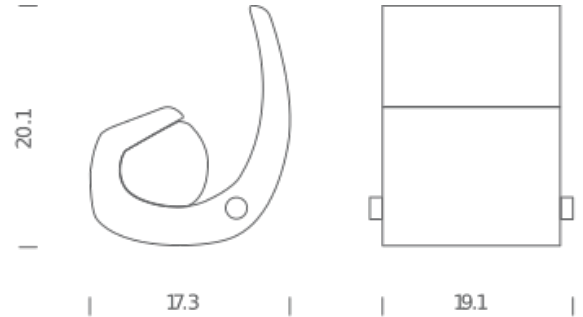

NEMO^{USA}

ESCARGOT

Le Corbusier

HALO

Lamping

Source	E40 A90
Total power	300W
Emission	INDIRECT
Switching	switch on cable, dimmable according to bulb
Tension	120V
Ip class	20
Dimensions	19.1 X 17.3 X 20.1
Materials	BRASS
Notes	black textile cable length 11.5'

Codes

ESC EGG 11

Structure

brass

Diffuser

Net lamp weight

138.9 lbs

Package 1

Dimensions 24.4 X 23.6 X 27.2

Gross weight 266.8 lbs