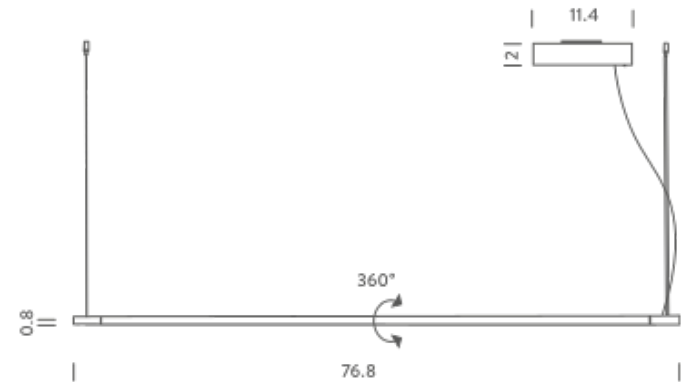

L77 - 2700K

LAMPING

Source	linear LED
Total power	48W
Emission	diffused side emission
Switching	dimnable 1-10V
Tension	120V
Color temperature	2700K
Luminous flux	1580lm
Typ CRI	85
IP class	44
Dimensions	76.8 x 0.8
Materials	Aluminium + PC + ABS
Notes	metal cable length 9.8', electrical cable length 16.4', orientable 360°, decentralized canopy, 3500K and 4000K available on request, square cover plate included

Codes

LIN LW2 5E

LIN LN2 5E

Structure

white

black

PACKAGE

Package 01

Dimension: 25.6 x 7.1 x 9.1 inches / Gross weight: 5.5 lbs

Package 02

Dimension: 68.9 x 2 x 2 inches / Gross weight: 2.2 lbs

Certificazioni