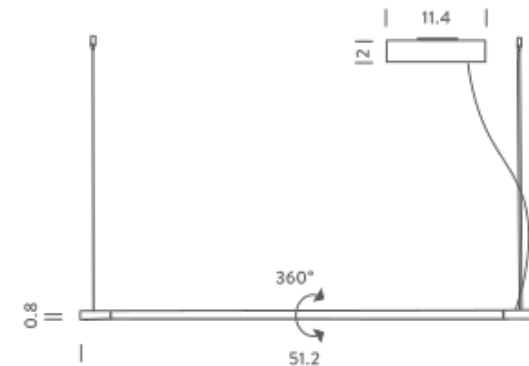

L77 - 2700K

LAMPING

Source	linear LED
Total power	48W
Emission	diffused side emission
Switching	dimnable 1-10V
Tension	120V
Color temperature	2700K
Luminous flux	1580lm
Typ CRI	85
IP class	44
Dimensions	76.8 x 0.8
Materials	Aluminium + PC + ABS
Notes	metal cable length 9.8', electrical cable length 16.4', orientable 360°, decentralized canopy, 3500K and 4000K available on request, square cover plate included

Codes

LIN LW2 5E

LIN LN2 5E

Structure

white

black

PACKAGE

Package 01

Dimension: 25.6 x 7.1 x 9.1 inches / Gross weight: 5.5 lbs

Package 02

Dimension: 68.9 x 2 x 2 inches / Gross weight: 2.2 lbs

Certificazioni