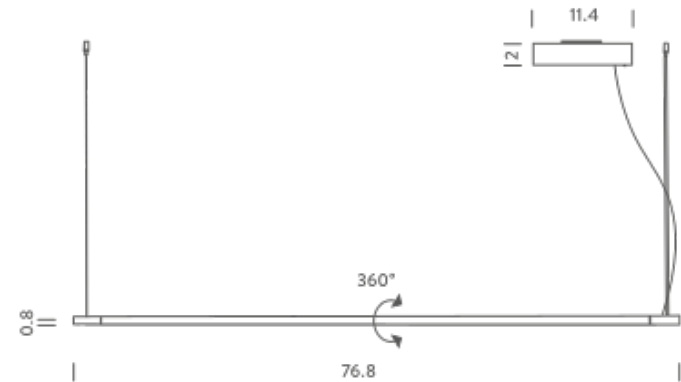

L51 - 2700K

LAMPING

Source	linear LED
Total power	32W
Emission	diffused side emission
Switching	dimmable 1-10V
Tension	120V
Color temperature	2700K
Luminous flux	1020lm
Typ CRI	85
IP class	44
Dimensions	51.2 x 0.8
Materials	Aluminum + PC + ABS
Notes	metal cable length 9.8', electrical cable length 16.4', orientable 360°, decentralized canopy, 3500K and 4000K available on request, square cover plate included

Codes

LIN LW2 5D

LIN LN2 5D

Structure

white

black

PACKAGE

Package 01

Dimension: 25.6 x 7.1 x 9.1 inches / Gross weight: 5.5 lbs

Package 02

Dimension: 43.4 x 2 x 2 inches / Gross weight: 2.2 lbs

Certificazioni