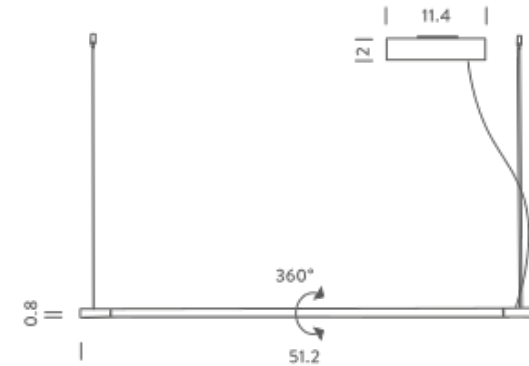

L51 - 3000K

LAMPING

Source	linear LED
Total power	32W
Emission	diffused side emission
Switching	dimnable 1-10V
Tension	120V
Color temperature	3000K
Luminous flux	1020lm
Typ CRI	85
IP class	44
Dimensions	51.2 x 0.8
Materials	Aluminium + PC + ABS
Notes	metal cable length 9.8', electrical cable length 16.4', orientable 360°, decentralized canopy, 3500K and 4000K available on request, square cover plate included

Codes

LIN LWW 5D

LIN LNN 5D

Structure

white

black

PACKAGE

Package 01

Dimension: 25.6 x 7.1 x 9.1 inches / Gross weight: 5.5 lbs

Package 02

Dimension: 43.4 x 2 x 2 inches / Gross weight: 2.2 lbs

Certificazioni