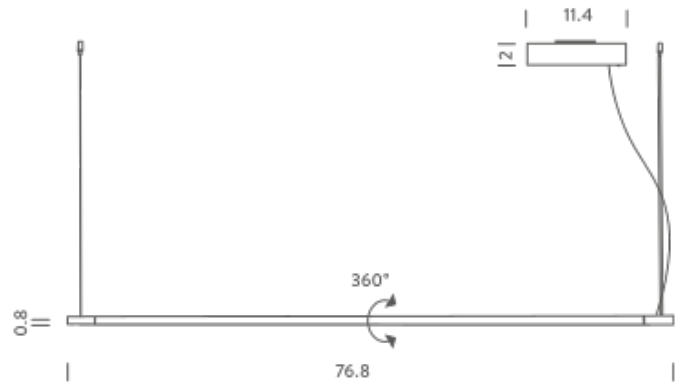

L51 - 3000K

LAMPING

Source	linear LED
Total power	32W
Emission	diffused side emission
Switching	dimnable 1-10V
Tension	120V
Color temperature	3000K
Luminous flux	1020lm
Typ CRI	85
IP class	44
Dimensions	51.2 x 0.8
Materials	Aluminium + PC + ABS
Notes	metal cable length 9.8', electrical cable length 16.4', orientable 360°, decentralized canopy, 3500K and 4000K available on request, square cover plate included

Codes

LIN LWW 5D

LIN LNN 5D

Structure

white

black

PACKAGE

Package 01

Dimension: 25.6 x 7.1 x 9.1 inches / Gross weight: 5.5 lbs

Package 02

Dimension: 43.4 x 2 x 2 inches / Gross weight: 2.2 lbs

Certificazioni