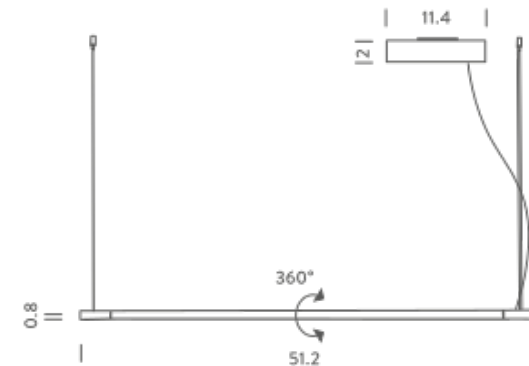

L51 - 2700K

LAMPING

Source	linear LED
Total power	32W
Emission	diffused side emission
Switching	dimmable 1-10V
Tension	120V
Color temperature	2700K
Luminous flux	1020lm
Typ CRI	85
IP class	44
Dimensions	51.2 x 0.8
Materials	Aluminum + PC + ABS
Notes	metal cable length 9.8', electrical cable length 16.4', orientable 360°, decentralized canopy, 3500K and 4000K available on request, square cover plate included

Codes

LIN LW2 5D

LIN LN2 5D

Structure

white

black

PACKAGE

Package 01

Dimension: 25.6 x 7.1 x 9.1 inches / Gross weight: 5.5 lbs

Package 02

Dimension: 43.4 x 2 x 2 inches / Gross weight: 2.2 lbs

Certificazioni