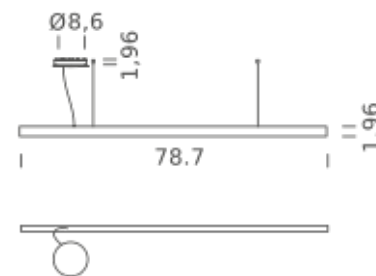

LINEAR 39.4" | DOWNLIGHT - 2700K

LAMPING

Source	linear LED
Total power	14.5W
Emission	diffused
Switching	dimmable 0-10V
Tension	110/277V
Color temperature	2700K
Luminous flux	833lm
Typ CRI	90
IP class	IP40
Dimensions	39.4"x1.9"
Materials	aluminum
Notes	RAL 9005 black RAL 9016 white shipped assembled round canopy with 1 x driver WALIMLED100/24 1 x dimmer interface WDIMDALIHP 1 electrical cable length 16.4' 2 x adjustable metal cable length 9.8' (including ceiling attachments)

Codes

UZRL1610G15WBO
UZRL1610G15WNE
UZRL1610G15WOR

Structure

white
black
gold

Certificazioni

LINEAR 39.4" | DOWNLIGHT - 4000K

LAMPING

Source	linear LED
Total power	14.5W
Emission	diffused
Switching	dimmable 0-10V
Tension	110/277V
Color temperature	4000K
Luminous flux	980lm
Typ CRI	90
IP class	IP40
Dimensions	39.4"x1.9"
Materials	aluminum
Notes	RAL 9005 black RAL 9016 white shipped assembled round canopy with 1 x driver WALIMLED100/24 1 x dimmer interface WDIMDALIHP 1 electrical cable length 16.4' 2 x adjustable metal cable length 9.8' (including ceiling attachments)

Codes

UZRL1610G15NBO
UZRL1610G15NNE
UZRL1610G15NOR

Structure

white
black
gold

Certificazioni

LINEAR 39.4" | UP-DOWNLIGHT - 2700K

LAMPING

Source	linear LED
Total power	29W
Emission	diffused
Switching	dimmable 0-10V
Tension	110/277V
Color temperature	2700K
Luminous flux	1666lm
Typ CRI	90
IP class	IP40
Dimensions	39.4"x1.9"
Materials	aluminum
Notes	RAL 9005 black RAL 9016 white shipped assembled round canopy with 1 x driver WALIMLED100/24 1 x dimmer interface WDIMDALIHP 1 electrical cable length 16.4' 2 x adjustable metal cable length 9.8' (including ceiling attachments)