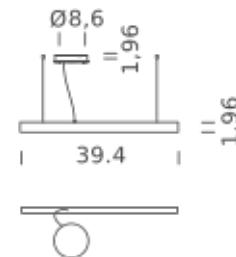

LINEAR 39.4" | DOWNLIGHT - 2700K

LAMPING

Source	linear LED
Total power	14.5W
Emission	diffused
Switching	dimmable 0-10V
Tension	110/277V
Color temperature	2700K
Luminous flux	833lm
Typ CRI	90
IP class	IP40
Dimensions	39.4"x1.9"
Materials	aluminum
Notes	RAL 9005 black RAL 9016 white shipped assembled round canopy with 1 x driver WALIMLED100/24 1 x dimmer interface WDIMDALIHP 1 electrical cable length 16.4' 2 x adjustable metal cable length 9.8' (including ceiling attachments)

Codes

UZRL1610G15WBO
UZRL1610G15WNE
UZRL1610G15WOR

Structure

white
black
gold

Certificazioni

LINEAR 39.4" | DOWNLIGHT - 4000K

LAMPING

Source	linear LED
Total power	14.5W
Emission	diffused
Switching	dimmable 0-10V
Tension	110/277V
Color temperature	4000K
Luminous flux	980lm
Typ CRI	90
IP class	IP40
Dimensions	39.4"x1.9"
Materials	aluminum
Notes	RAL 9005 black RAL 9016 white shipped assembled round canopy with 1 x driver WALIMLED100/24 1 x dimmer interface WDIMDALIHP 1 electrical cable length 16.4' 2 x adjustable metal cable length 9.8' (including ceiling attachments)

Codes

UZRL1610G15NBO
UZRL1610G15NNE
UZRL1610G15NOR

Structure

white
black
gold

Certificazioni

LINEAR 39.4" | UP-DOWNLIGHT - 2700K

LAMPING

Source	linear LED
Total power	29W
Emission	diffused
Switching	dimmable 0-10V
Tension	110/277V
Color temperature	2700K
Luminous flux	1666lm
Typ CRI	90
IP class	IP40
Dimensions	39.4"x1.9"
Materials	aluminum
Notes	RAL 9005 black RAL 9016 white shipped assembled round canopy with 1 x driver WALIMLED100/24 1 x dimmer interface WDIMDALIHP 1 electrical cable length 16.4' 2 x adjustable metal cable length 9.8' (including ceiling attachments)