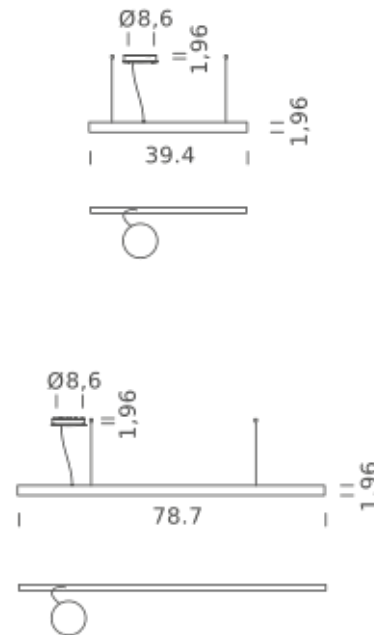

Codes

UZRL1620G15WBO
UZRL1620G15WNE
UZRL1620G15WOR

Structure

white
black
gold

Certificazioni

LINEAR 78.7" | DOWNLIGHT - 4000K

LAMPING

Source	linear LED
Total power	29W
Emission	diffused
Switching	dimmable 0-10V
Tension	110/277V
Color temperature	4000K
Luminous flux	1960lm
Typ CRI	90
IP class	IP40
Dimensions	78.7"x1.9"
Materials	aluminum
Notes	RAL 9005 black RAL 9016 white shipped assembled round canopy with 1 x driver WALIMLED100/24 1 x dimmer interface WDIMDALIHP 1 electrical cable length 16.4' 2 x adjustable metal cable length 9.8' (including ceiling attachments)

Codes

UZRL1620G15NBO
UZRL1620G15NNE
UZRL1620G15NOR

Structure

white
black
gold

Certificazioni

LINEAR 78.7" | UP-DOWNLIGHT - 2700K

LAMPING

Source	linear LED
Total power	58W
Emission	diffused
Switching	dimmable 0-10V
Tension	110/277V
Color temperature	2700K
Luminous flux	3332lm
Typ CRI	90
IP class	IP40
Dimensions	78.7"x1.9"
Materials	aluminum
Notes	RAL 9005 black RAL 9016 white shipped assembled round canopy with 1 x driver WALIMLED100/24 1 x dimmer interface WDIMDALIHP 1 electrical cable length 16.4' 2 x adjustable metal cable length 9.8' (including ceiling attachments)

Codes

UZRL1720G15DBO
UZRL1720G15DNE
UZRL1720G15DOR

Structure

white
black
gold

Certificazioni

LINEAR 78.7" | UP-DOWNLIGHT - 3000K

LAMPING

Source	linear LED
Total power	58W
Emission	diffused
Switching	dimmable 0-10V
Tension	110/277V
Color temperature	3000K
Luminous flux	3528lm
Typ CRI	90
IP class	IP40
Dimensions	78.7"x1.9"
Materials	aluminum
Notes	RAL 9005 black RAL 9016 white shipped assembled round canopy with 1 x driver WALIMLED100/24 1 x dimmer interface WDIMDALIHP 1 electrical cable length 16.4' 2 x adjustable metal cable length 9.8' (including ceiling attachments)