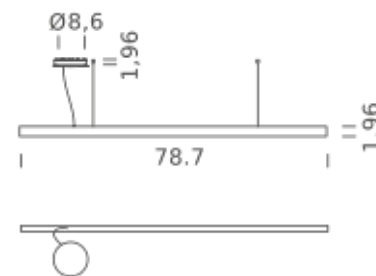

Codes

UZRL1710G15DBO
UZRL1710G15DNE
UZRL1710G15DOR

Structure

white
black
gold

Certificazioni

LINEAR 39.4" | UP-DOWNLIGHT - 3000K

LAMPING

Source	linear LED
Total power	29W
Emission	diffused
Switching	dimmable 0-10V
Tension	110/277V
Color temperature	3000K
Luminous flux	1764lm
Typ CRI	90
IP class	IP40
Dimensions	39.4"x1.9"
Materials	aluminum
Notes	RAL 9005 black RAL 9016 white shipped assembled round canopy with 1 x driver WALIMLED100/24 1 x dimmer interface WDIMDALIHP 1 electrical cable length 16.4' 2 x adjustable metal cable length 9.8' (including ceiling attachments)

Codes

UZRL1710G15WBO
UZRL1710G15WNE
UZRL1710G15WOR

Structure

white
black
gold

Certificazioni

LINEAR 39.4" | UP-DOWNLIGHT - 4000K

LAMPING

Source	linear LED
Total power	29W
Emission	diffused
Switching	dimmable 0-10V
Tension	110/277V
Color temperature	4000K
Luminous flux	1960lm
Typ CRI	90
IP class	IP40
Dimensions	39.4"x1.9"
Materials	aluminum
Notes	RAL 9005 black RAL 9016 white shipped assembled round canopy with 1 x driver WALIMLED100/24 1 x dimmer interface WDIMDALIHP 1 electrical cable length 16.4' 2 x adjustable metal cable length 9.8' (including ceiling attachments)

Codes

UZRL1710G15NBO
UZRL1710G15NNE
UZRL1710G15NOR

Structure

white
black
gold

Certificazioni

LINEAR 78.7" | DOWNLIGHT - 2700K

LAMPING

Source	linear LED
Total power	29W
Emission	diffused
Switching	dimmable 0-10V
Tension	110/277V
Color temperature	2700K
Luminous flux	1666lm
Typ CRI	90
IP class	IP40
Dimensions	78.7"x1.9"
Materials	aluminum
Notes	RAL 9005 black RAL 9016 white shipped assembled round canopy with 1 x driver WALIMLED100/24 1 x dimmer interface WDIMDALIHP 1 electrical cable length 16.4' 2 x adjustable metal cable length 9.8' (including ceiling attachments)