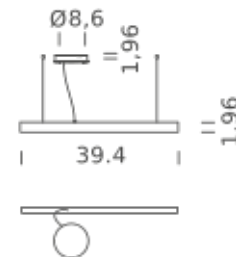

LINEAR 39.4" | DOWNLIGHT - 2700K

LAMPING

Source	linear LED
Total power	14.5W
Emission	diffused
Switching	dimmable 0-10V
Tension	110/277V
Color temperature	2700K
Luminous flux	833lm
Typ CRI	90
IP class	IP40
Dimensions	39.4"x1.9"
Materials	aluminum
Notes	RAL 9005 black RAL 9016 white shipped assembled round canopy with 1 x driver WALIMLED100/24 1 x dimmer interface WDIMDALIHP 1 electrical cable length 16.4' 2 x adjustable metal cable length 9.8' (including ceiling attachments)

Codes

UZRL1610G15DBO
UZRL1610G15DNE
UZRL1610G15DOR

Structure

white
black
gold

Certificazioni

LINEAR 39.4" | DOWNLIGHT - 3000K

LAMPING

Source	linear LED
Total power	14.5W
Emission	diffused
Switching	dimmable 0-10V
Tension	110/277V
Color temperature	3000K
Luminous flux	882lm
Typ CRI	90
IP class	IP40
Dimensions	39.4"x1.9"
Materials	aluminum
Notes	RAL 9005 black RAL 9016 white shipped assembled round canopy with 1 x driver WALIMLED100/24 1 x dimmer interface WDIMDALIHP 1 electrical cable length 16.4' 2 x adjustable metal cable length 9.8' (including ceiling attachments)

Codes

UZRL1610G15WBO
UZRL1610G15WNE
UZRL1610G15WOR

Structure

white
black
gold

Certificazioni

LINEAR 39.4" | DOWNLIGHT - 4000K

LAMPING

Source	linear LED
Total power	14.5W
Emission	diffused
Switching	dimmable 0-10V
Tension	110/277V
Color temperature	4000K
Luminous flux	980lm
Typ CRI	90
IP class	IP40
Dimensions	39.4"x1.9"
Materials	aluminum
Notes	RAL 9005 black RAL 9016 white shipped assembled round canopy with 1 x driver WALIMLED100/24 1 x dimmer interface WDIMDALIHP 1 electrical cable length 16.4' 2 x adjustable metal cable length 9.8' (including ceiling attachments)