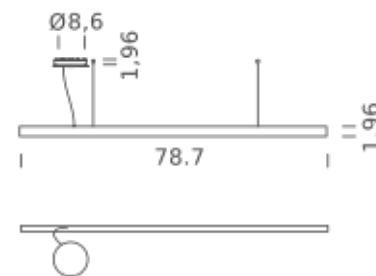

LINEAR 78.7" | DOWNLIGHT - 3000K

LAMPING

Source	linear LED
Total power	29W
Emission	diffused
Switching	dimmable 0-10V
Tension	110/277V
Color temperature	3000K
Luminous flux	1764lm
Typ CRI	90
IP class	IP40
Dimensions	78.7"x1.9"
Materials	aluminum
Notes	RAL 9005 black | RAL 9016 white | shipped assembled | round canopy with 1 x driver WALIMLED100/24 | 1 x dimmer interface WDIMDALIHP | 1 electrical cable length 16.4' | 2 x adjustable metal cable length 9.8' (including ceiling attachments)

Codes

UZRL1620G15WBO
UZRL1620G15WNE
UZRL1620G15WOR

Structure

white
black
gold

Certificazioni