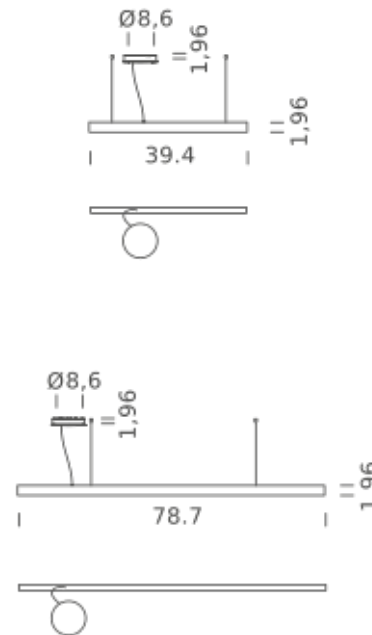

LINEAR 39.4" | UP-DOWNLIGHT - 3000K

LAMPING

Source	linear LED
Total power	29W
Emission	diffused
Switching	dimmable 0-10V
Tension	110/277V
Color temperature	3000K
Luminous flux	1764lm
Typ CRI	90
IP class	IP40
Dimensions	39.4"x1.9"
Materials	aluminum
Notes	RAL 9005 black | RAL 9016 white | shipped assembled | round canopy with 1 x driver WALIMLED100/24 | 1 x dimmer interface WDIMDALIHP | 1 electrical cable length 16.4' | 2 x adjustable metal cable length 9.8' (including ceiling attachments)

Codes

UZRL1710G15WBO
UZRL1710G15WNE
UZRL1710G15WOR

Structure

white
black
gold

Certificazioni