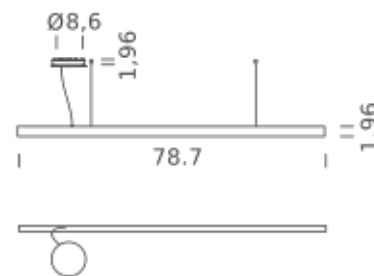

LINEAR 39.4" | DOWNLIGHT - 2700K

LAMPING

Source	linear LED
Total power	14.5W
Emission	diffused
Switching	dimmable 0-10V
Tension	110/277V
Color temperature	2700K
Luminous flux	833lm
Typ CRI	90
IP class	IP40
Dimensions	39.4"x1.9"
Materials	aluminum
Notes	RAL 9005 black RAL 9016 white shipped assembled round canopy with 1 x driver WALIMLED100/24 1 x dimmer interface WDIMDALIHP 1 electrical cable length 16.4' 2 x adjustable metal cable length 9.8' (including ceiling attachments)

Codes

UZRL1610G15DBO
UZRL1610G15DNE
UZRL1610G15DOR

Structure

white
black
gold

Certificazioni

LINEAR 39.4" | DOWNLIGHT - 3000K

LAMPING

Source	linear LED
Total power	14.5W
Emission	diffused
Switching	dimmable 0-10V
Tension	110/277V
Color temperature	3000K
Luminous flux	882lm
Typ CRI	90
IP class	IP40
Dimensions	39.4"x1.9"
Materials	aluminum
Notes	RAL 9005 black RAL 9016 white shipped assembled round canopy with 1 x driver WALIMLED100/24 1 x dimmer interface WDIMDALIHP 1 electrical cable length 16.4' 2 x adjustable metal cable length 9.8' (including ceiling attachments)

Codes

UZRL1610G15WBO
UZRL1610G15WNE
UZRL1610G15WOR

Structure

white
black
gold

Certificazioni

LINEAR 39.4" | DOWNLIGHT - 4000K

LAMPING

Source	linear LED
Total power	14.5W
Emission	diffused
Switching	dimmable 0-10V
Tension	110/277V
Color temperature	4000K
Luminous flux	980lm
Typ CRI	90
IP class	IP40
Dimensions	39.4"x1.9"
Materials	aluminum
Notes	RAL 9005 black RAL 9016 white shipped assembled round canopy with 1 x driver WALIMLED100/24 1 x dimmer interface WDIMDALIHP 1 electrical cable length 16.4' 2 x adjustable metal cable length 9.8' (including ceiling attachments)