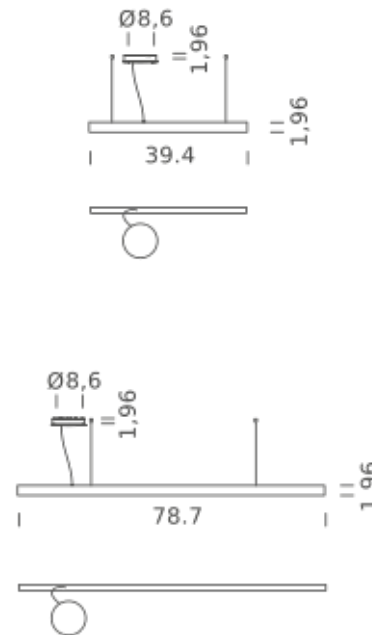

LINEAR 39.4" | DOWNLIGHT - 2700K

LAMPING

Source	linear LED
Total power	14.5W
Emission	diffused
Switching	dimmable 0-10V
Tension	110/277V
Color temperature	2700K
Luminous flux	833lm
Typ CRI	90
IP class	IP40
Dimensions	39.4"x1.9"
Materials	aluminum
Notes	RAL 9005 black RAL 9016 white shipped assembled round canopy with 1 x driver WALIMLED100/24 1 x dimmer interface WDIMDALIHP 1 electrical cable length 16.4' 2 x adjustable metal cable length 9.8' (including ceiling attachments)

Codes

UZRL1620G15WBO
UZRL1620G15WNE
UZRL1620G15WOR

Structure

white
black
gold

Certificazioni

LINEAR 78.7" | DOWNLIGHT - 4000K

LAMPING

Source	linear LED
Total power	29W
Emission	diffused
Switching	dimmable 0-10V
Tension	110/277V
Color temperature	4000K
Luminous flux	1960lm
Typ CRI	90
IP class	IP40
Dimensions	78.7"x1.9"
Materials	aluminum
Notes	RAL 9005 black RAL 9016 white shipped assembled round canopy with 1 x driver WALIMLED100/24 1 x dimmer interface WDIMDALIHP 1 electrical cable length 16.4' 2 x adjustable metal cable length 9.8' (including ceiling attachments)

Codes

UZRL1620G15NBO
UZRL1620G15NNE
UZRL1620G15NOR

Structure

white
black
gold

Certificazioni

LINEAR 78.7" | UP-DOWNLIGHT - 2700K

LAMPING

Source	linear LED
Total power	58W
Emission	diffused
Switching	dimmable 0-10V
Tension	110/277V
Color temperature	2700K
Luminous flux	3332lm
Typ CRI	90
IP class	IP40
Dimensions	78.7"x1.9"
Materials	aluminum
Notes	RAL 9005 black RAL 9016 white shipped assembled round canopy with 1 x driver WALIMLED100/24 1 x dimmer interface WDIMDALIHP 1 electrical cable length 16.4' 2 x adjustable metal cable length 9.8' (including ceiling attachments)