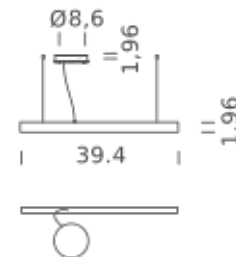

Codes

UZRL1710G15DBO
UZRL1710G15DNE
UZRL1710G15DOR

Structure

white
black
gold

Certificazioni

LINEAR 39.4" | UP-DOWNLIGHT - 3000K

LAMPING

Source	linear LED
Total power	29W
Emission	diffused
Switching	dimmable 0-10V
Tension	110/277V
Color temperature	3000K
Luminous flux	1764lm
Typ CRI	90
IP class	IP40
Dimensions	39.4"x1.9"
Materials	aluminum
Notes	RAL 9005 black RAL 9016 white shipped assembled round canopy with 1 x driver WALIMLED100/24 1 x dimmer interface WDIMDALIHP 1 electrical cable length 16.4' 2 x adjustable metal cable length 9.8' (including ceiling attachments)

Codes

UZRL1710G15WBO
UZRL1710G15WNE
UZRL1710G15WOR

Structure

white
black
gold

Certificazioni

LINEAR 39.4" | UP-DOWNLIGHT - 4000K

LAMPING

Source	linear LED
Total power	29W
Emission	diffused
Switching	dimmable 0-10V
Tension	110/277V
Color temperature	4000K
Luminous flux	1960lm
Typ CRI	90
IP class	IP40
Dimensions	39.4"x1.9"
Materials	aluminum
Notes	RAL 9005 black RAL 9016 white shipped assembled round canopy with 1 x driver WALIMLED100/24 1 x dimmer interface WDIMDALIHP 1 electrical cable length 16.4' 2 x adjustable metal cable length 9.8' (including ceiling attachments)

Codes

UZRL1710G15NBO
UZRL1710G15NNE
UZRL1710G15NOR

Structure

white
black
gold

Certificazioni

LINEAR 78.7" | DOWNLIGHT - 2700K

LAMPING

Source	linear LED
Total power	29W
Emission	diffused
Switching	dimmable 0-10V
Tension	110/277V
Color temperature	2700K
Luminous flux	1666lm
Typ CRI	90
IP class	IP40
Dimensions	78.7"x1.9"
Materials	aluminum
Notes	RAL 9005 black RAL 9016 white shipped assembled round canopy with 1 x driver WALIMLED100/24 1 x dimmer interface WDIMDALIHP 1 electrical cable length 16.4' 2 x adjustable metal cable length 9.8' (including ceiling attachments)