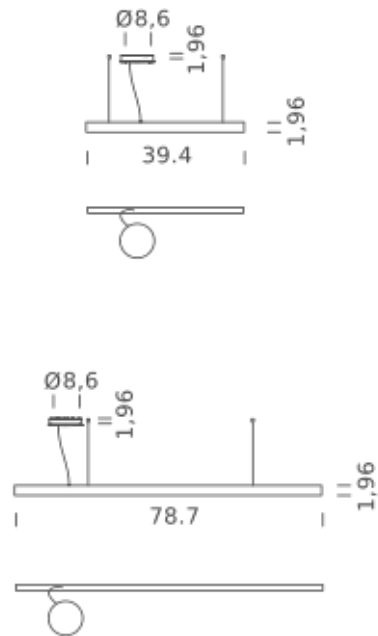

LINEAR 78.7" | DOWNLIGHT - 2700K

LAMPING

Source	linear LED
Total power	29W
Emission	diffused
Switching	dimmable 0-10V
Tension	110/277V
Color temperature	2700K
Luminous flux	1666lm
Typ CRI	90
IP class	IP40
Dimensions	78.7"x1.9"
Materials	aluminum
Notes	RAL 9005 black | RAL 9016 white | shipped assembled | round canopy with 1 x driver WALIMLED100/24 | 1 x dimmer interface WDIMDALIHP | 1 electrical cable length 16.4' | 2 x adjustable metal cable length 9.8' (including ceiling attachments)

Codes

UZRL1620G15DBO
UZRL1620G15DNE
UZRL1620G15DOR

Structure

white
black
gold

Certificazioni