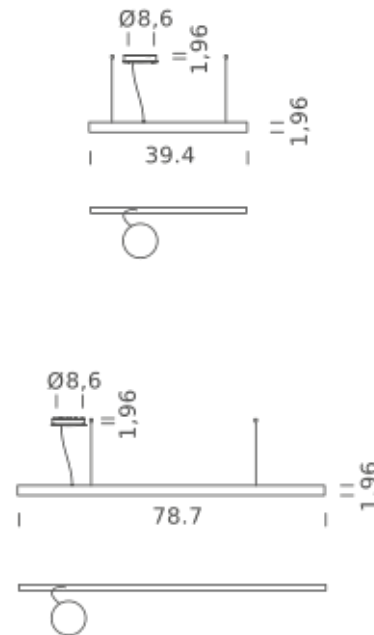

LINEAR 39.4" | UP-DOWNLIGHT - 2700K

LAMPING

Source	linear LED
Total power	29W
Emission	diffused
Switching	dimmable 0-10V
Tension	110/277V
Color temperature	2700K
Luminous flux	1666lm
Typ CRI	90
IP class	IP40
Dimensions	39.4"x1.9"
Materials	aluminum
Notes	RAL 9005 black | RAL 9016 white | shipped assembled | round canopy with 1 x driver WALIMLED100/24 | 1 x dimmer interface WDIMDALIHP | 1 electrical cable length 16.4' | 2 x adjustable metal cable length 9.8' (including ceiling attachments)

Codes

UZRL1710G15DBO
UZRL1710G15DNE
UZRL1710G15DOR

Structure

white
black
gold

Certificazioni