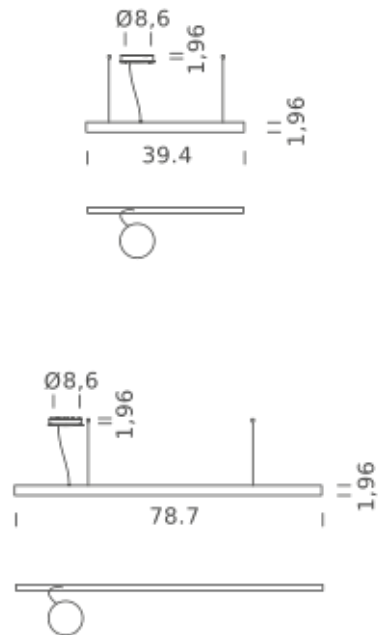

Codes

UZRL1620G15NBO
UZRL1620G15NNE
UZRL1620G15NOR

Structure

white
black
gold

Certificazioni

LINEAR 78.7" | UP-DOWNLIGHT - 2700K

LAMPING

Source	linear LED
Total power	58W
Emission	diffused
Switching	dimmable 0-10V
Tension	110/277V
Color temperature	2700K
Luminous flux	3332lm
Typ CRI	90
IP class	IP40
Dimensions	78.7"x1.9"
Materials	aluminum
Notes	RAL 9005 black RAL 9016 white shipped assembled round canopy with 1 x driver WALIMLED100/24 1 x dimmer interface WDIMDALIHP 1 electrical cable length 16.4' 2 x adjustable metal cable length 9.8' (including ceiling attachments)

Codes

UZRL1720G15DBO
UZRL1720G15DNE
UZRL1720G15DOR

Structure

white
black
gold

Certificazioni

LINEAR 78.7" | UP-DOWNLIGHT - 3000K

LAMPING

Source	linear LED
Total power	58W
Emission	diffused
Switching	dimmable 0-10V
Tension	110/277V
Color temperature	3000K
Luminous flux	3528lm
Typ CRI	90
IP class	IP40
Dimensions	78.7"x1.9"
Materials	aluminum
Notes	RAL 9005 black RAL 9016 white shipped assembled round canopy with 1 x driver WALIMLED100/24 1 x dimmer interface WDIMDALIHP 1 electrical cable length 16.4' 2 x adjustable metal cable length 9.8' (including ceiling attachments)

Codes

UZRL1720G15WBO
UZRL1720G15WNE
UZRL1720G15WOR

Structure

white
black
gold

Certificazioni

LINEAR 78.7" | UP-DOWNLIGHT - 4000K

LAMPING

Source	linear LED
Total power	58W
Emission	diffused
Switching	dimmable 0-10V
Tension	110/277V
Color temperature	4000K
Luminous flux	3920lm
Typ CRI	90
IP class	IP40
Dimensions	78.7"x1.9"
Materials	aluminum
Notes	RAL 9005 black RAL 9016 white shipped assembled round canopy with 1 x driver WALIMLED100/24 1 x dimmer interface WDIMDALIHP 1 electrical cable length 16.4' 2 x adjustable metal cable length 9.8' (including ceiling attachments)