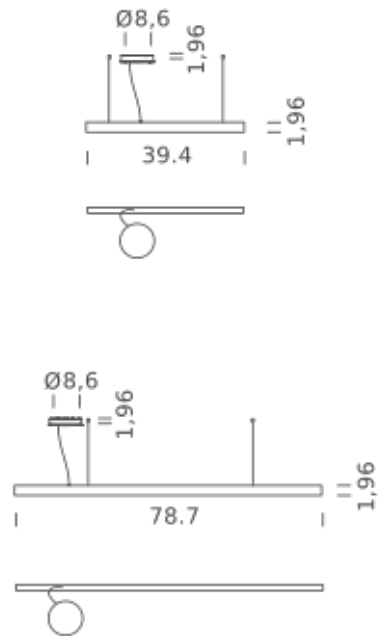

LINEAR 39.4" | DOWNLIGHT - 2700K

LAMPING

Source	linear LED
Total power	14.5W
Emission	diffused
Switching	dimmable 0-10V
Tension	110/277V
Color temperature	2700K
Luminous flux	833lm
Typ CRI	90
IP class	IP40
Dimensions	39.4"x1.9"
Materials	aluminum
Notes	RAL 9005 black RAL 9016 white shipped assembled round canopy with 1 x driver WALIMLED100/24 1 x dimmer interface WDIMDALIHP 1 electrical cable length 16.4' 2 x adjustable metal cable length 9.8' (including ceiling attachments)

Codes

UZRL1610G15DBO
UZRL1610G15DNE
UZRL1610G15DOR

Structure

white
black
gold

Certificazioni

LINEAR 39.4" | DOWNLIGHT - 3000K

LAMPING

Source	linear LED
Total power	14.5W
Emission	diffused
Switching	dimmable 0-10V
Tension	110/277V
Color temperature	3000K
Luminous flux	882lm
Typ CRI	90
IP class	IP40
Dimensions	39.4"x1.9"
Materials	aluminum
Notes	RAL 9005 black RAL 9016 white shipped assembled round canopy with 1 x driver WALIMLED100/24 1 x dimmer interface WDIMDALIHP 1 electrical cable length 16.4' 2 x adjustable metal cable length 9.8' (including ceiling attachments)

Codes

UZRL1610G15WBO
UZRL1610G15WNE
UZRL1610G15WOR

Structure

white
black
gold

Certificazioni

LINEAR 39.4" | DOWNLIGHT - 4000K

LAMPING

Source	linear LED
Total power	14.5W
Emission	diffused
Switching	dimmable 0-10V
Tension	110/277V
Color temperature	4000K
Luminous flux	980lm
Typ CRI	90
IP class	IP40
Dimensions	39.4"x1.9"
Materials	aluminum
Notes	RAL 9005 black RAL 9016 white shipped assembled round canopy with 1 x driver WALIMLED100/24 1 x dimmer interface WDIMDALIHP 1 electrical cable length 16.4' 2 x adjustable metal cable length 9.8' (including ceiling attachments)