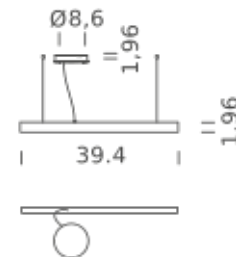

Codes

UZRL1710G15NBO
UZRL1710G15NNE
UZRL1710G15NOR

Structure

white
black
gold

Certificazioni

LINEAR 78.7" | DOWNLIGHT - 2700K

LAMPING

Source	linear LED
Total power	29W
Emission	diffused
Switching	dimmable 0-10V
Tension	110/277V
Color temperature	2700K
Luminous flux	1666lm
Typ CRI	90
IP class	IP40
Dimensions	78.7"x1.9"
Materials	aluminum
Notes	RAL 9005 black RAL 9016 white shipped assembled round canopy with 1 x driver WALIMLED100/24 1 x dimmer interface WDIMDALIHP 1 electrical cable length 16.4' 2 x adjustable metal cable length 9.8' (including ceiling attachments)

Codes

UZRL1620G15DBO
UZRL1620G15DNE
UZRL1620G15DOR

Structure

white
black
gold

Certificazioni

LINEAR 78.7" | DOWNLIGHT - 3000K

LAMPING

Source	linear LED
Total power	29W
Emission	diffused
Switching	dimmable 0-10V
Tension	110/277V
Color temperature	3000K
Luminous flux	1764lm
Typ CRI	90
IP class	IP40
Dimensions	78.7"x1.9"
Materials	aluminum
Notes	RAL 9005 black RAL 9016 white shipped assembled round canopy with 1 x driver WALIMLED100/24 1 x dimmer interface WDIMDALIHP 1 electrical cable length 16.4' 2 x adjustable metal cable length 9.8' (including ceiling attachments)

Codes

UZRL1620G15WBO
UZRL1620G15WNE
UZRL1620G15WOR

Structure

white
black
gold

Certificazioni

LINEAR 78.7" | DOWNLIGHT - 4000K

LAMPING

Source	linear LED
Total power	29W
Emission	diffused
Switching	dimmable 0-10V
Tension	110/277V
Color temperature	4000K
Luminous flux	1960lm
Typ CRI	90
IP class	IP40
Dimensions	78.7"x1.9"
Materials	aluminum
Notes	RAL 9005 black RAL 9016 white shipped assembled round canopy with 1 x driver WALIMLED100/24 1 x dimmer interface WDIMDALIHP 1 electrical cable length 16.4' 2 x adjustable metal cable length 9.8' (including ceiling attachments)