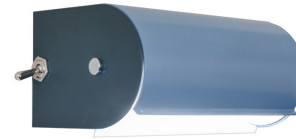

# APPLIQUE CYLINDRIQUE PETITE

*Charlotte Perriand*

LED wall lamp with cylindrical lampshade available in two sizes (Longue or Petite) in light blue painted metal. Perriand's interest in pivoting screens reflects her observation on human gestures: a simple touch allows the light beam to be controlled and directed.

### LAMPING

Source	E12
Total power	40W
Emission	Indirect, Orientable
Switching	Dimmable according to bulb
Tension	120V
Ip class	20
Dimensions	6.3 X 4.1
Materials	Metal

### Structure

anthracite grey/light blue