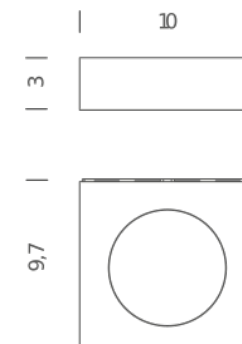

SINGLE EMISSION

LAMPING

Source	LED board
Total power	6W
Emission	One side emission
Switching	Dimmable TRIAC
Tension	120V
Color temperature	2700K
Luminous flux	380lm
Typ cri	85
Dimensions	4.3 X 3.7
Materials	Aluminum

Codes

FIM LWW 32
FIM LNW 32
FIM LLW 32
FIM LOW 32
FIM LGW 32

Structure

white
black
polished aluminum
polished gold
burnished gold

DOUBLE EMISSION

LAMPING

Source	LED board
Total power	2 X 6W
Emission	Two side emission
Switching	Dimmable TRIAC
Tension	120V
Color temperature	2700K
Luminous flux	2 X 380lm
Typ cri	85
Dimensions	3.9 X 4.3
Materials	Aluminum
Notes	Lamps are sold two by two