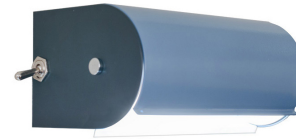

APPLIQUE CYLINDRIQUE PETITE

Charlotte Perriand

LED wall lamp with cylindrical lampshade available in two sizes (Longue or Petite) in light blue painted metal. Perriand's interest in pivoting screens reflects her observation on human gestures: a simple touch allows the light beam to be controlled and directed.

E12 LED/HALO/FLUO

LAMPING

Source	E12
Total power	40W
Emission	Indirect, Orientable
Switching	Dimmable according to bulb
Tension	120V
Ip class	20
Dimensions	6.3 X 4.1
Materials	Metal

Codes

CYL EBN 31

Structure

anthracite grey/light blue