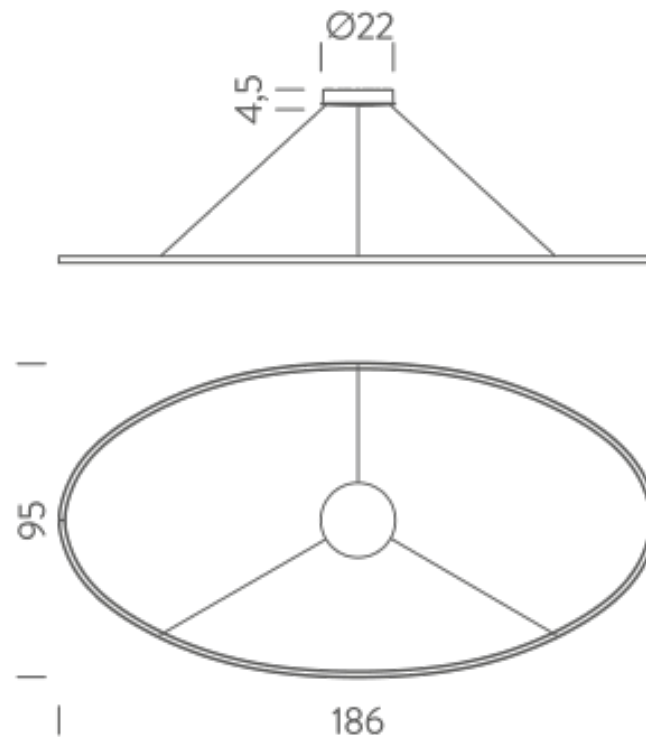

Codes

ELP LW2 58
ELP LN2 58
ELP LO2 58

Structure/Diffuser

white/white
black/white
gold painted/white

PACKAGE

Package 01

Dimension: 14x101x201 cm / Gross weight: 7,5 kg

Certificazioni

Codes

ELP LWW 58
ELP LNW 58
ELP LOW 58

Structure/Diffuser

white/white
black/white
gold painted/white

PACKAGE

Package 01

Dimension: 14x101x201 cm / Gross weight: 7,5 kg

Certificazioni