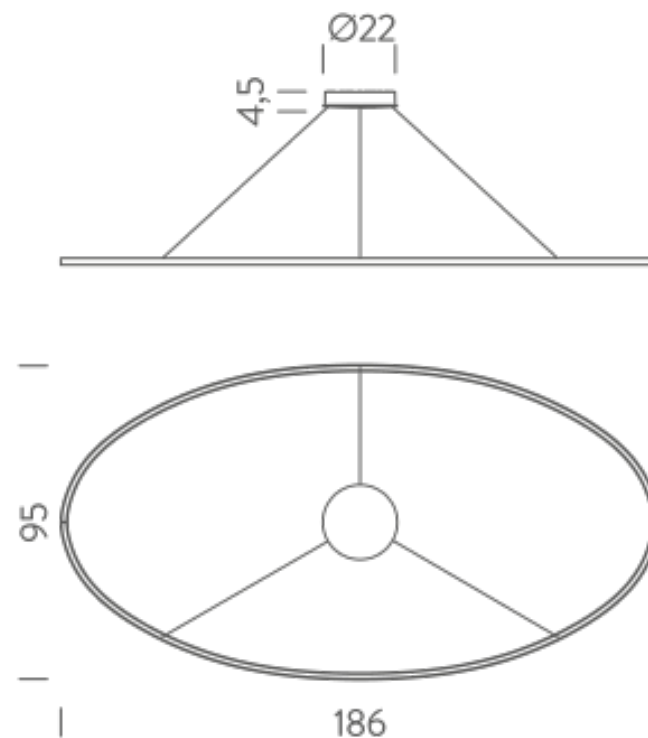

DOWNLIGHT 3000K

LAMPING

Source	linear LED
Total power	85W
Emission	diffused orientable
Switching	dimnable 1-10V
Tension	110/240V
Color temperature	3000K
Luminous flux	4425lm
Typ cri	85
Energy class	A+
Materials	Aluminium
Notes	adjustable cable length from 2,5 to 0,4 m, DALI version on request

Codes

ELP LWW 59
ELP LNW 59
ELP LOW 59

Structure/Diffuser

white/white
black/white
gold painted/white

PACKAGE

Package 01

Dimension: 14x101x201 cm / Gross weight: 7,5 kg

Certificazioni

Codes

ELP LW2 58
ELP LN2 58
ELP LO2 58

Structure/Diffuser

white/white
black/white
gold painted/white

PACKAGE

Package 01

Dimension: 14x101x201 cm / Gross weight: 7,5 kg

Certificazioni

Codes

ELP LWW 58
ELP LNW 58
ELP LOW 58

Structure/Diffuser

white/white
black/white
gold painted/white

PACKAGE

Package 01

Dimension: 14x101x201 cm / Gross weight: 7,5 kg

Certificazioni