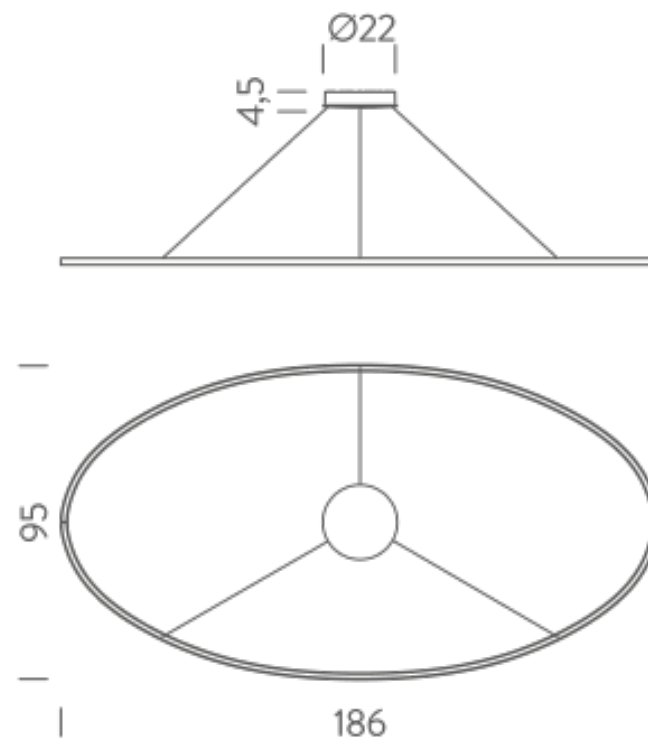

DOWNLIGHT 2700K

LAMPING

Source	linear LED
Total power	85W
Emission	diffused orientable
Switching	dimnable 1-10V
Tension	110/240V
Color temperature	2700K
Luminous flux	4425lm
Typ cri	85
Energy class	A+
Materials	Aluminium
Notes	adjustable cable length from 2,5 to 0,4 m, DALI version on request

Codes

ELP LW2 59
ELP LN2 59
ELP LO2 59

Structure/Diffuser

white/white
black/white
gold painted/white

PACKAGE

Package 01

Dimension: 14x101x201 cm / Gross weight: 7,5 kg

Certificazioni

Codes

ELP LWW 59
ELP LNW 59
ELP LOW 59

Structure/Diffuser

white/white
black/white
gold painted/white

PACKAGE

Package 01

Dimension: 14x101x201 cm / Gross weight: 7,5 kg

Certificazioni

Codes

ELP LWW 58
ELP LNW 58
ELP LOW 58

Structure/Diffuser

white/white
black/white
gold painted/white

PACKAGE

Package 01

Dimension: 14x101x201 cm / Gross weight: 7,5 kg

Certificazioni