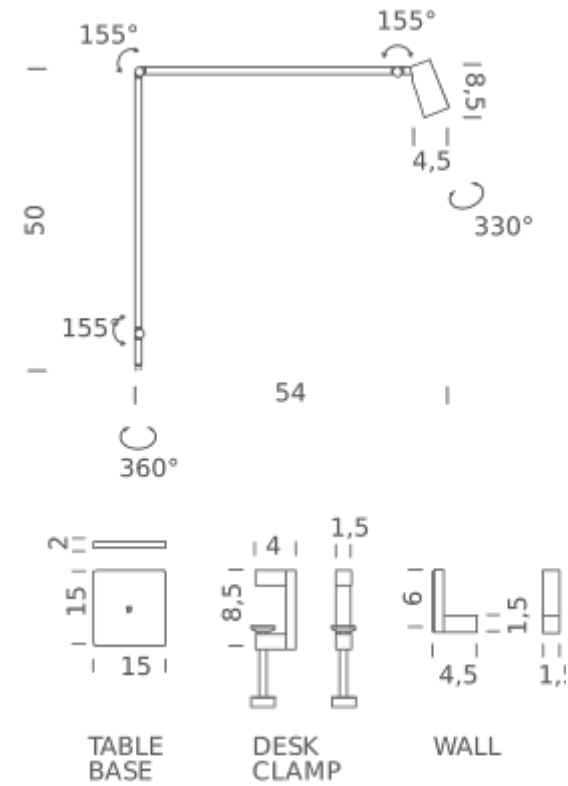

2700K

LAMPING

Source	LED spot
Total power	5W
Emission	direct
Switching	dimmable on board
Tension	110-240V
Color temperature	2700K
Luminous flux	395lm
Typ CRI	90
IP class	20
Materials	aluminum, technopolymer
Notes	Cable length 2m, 40° optic 155° joint rotation. Accessories (base, desk clamp, wall fixing) sold separately. Black RAL 9005, titan grey RAL VL047, gold RAL VL054

Accessories	Desk clamp, | Table base, | Wall fixing,
Net lamp weight	1 kg

Codes

UNT LNN 12	black
UNT LWW 12	white
UNT LDD 12	titan grey
UNT LGG 12	gold

PACKAGE

Package 01	Dimension: 56x46x10 cm / Gross weight: 1,5 kg

Certificazioni