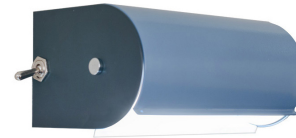

# APPLIQUE CYLINDRIQUE PETITE

*Charlotte Perriand*

LED wall lamp with cylindrical lampshade available in two sizes (Longue e Petite) in light blue painted metal. Perriand's interest in pivoting screens reflects his observation on human gestures: a simple touch allows the light beam to be controlled and directed.

### LAMPING

Source	E14
Total power	40W
Emission	indirect orientable
Switching	dimmable, according to bulb
Tension	230V
Materials	aluminum, methacrylate
Notes	switch on board, anthracite grey RAL7016, light blue RAL5024

### Structure/Diffuser

anthracite grey/light blue (outside)