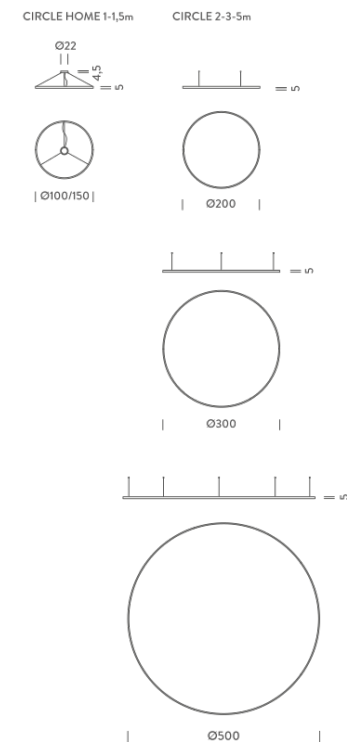

Ø 5M | DOWNLIGHT - 5000K

LAMPING

Source	Linear LED
Total power	226W
Emission	Diffused orientable
Switching	DALI
Tension	220V
Color temperature	3000K
Luminous flux	13847lm
Typ cri	90
Energy class	A+
Ip class	40
Dimensions	ø500x5cm
Materials	Aluminium
Notes	10 adjustable metal cables (length from 3m to 0,5m), shipped into 5 arches
Customization options	Shapes, sizes

Codes

BZRC1650G15WBO
BZRC1650G15WNE
BZRC1650G15WOR

Structure

white
black
gold

PACKAGE

Package 01   Dimension: 310x110x15 cm

Certificazioni