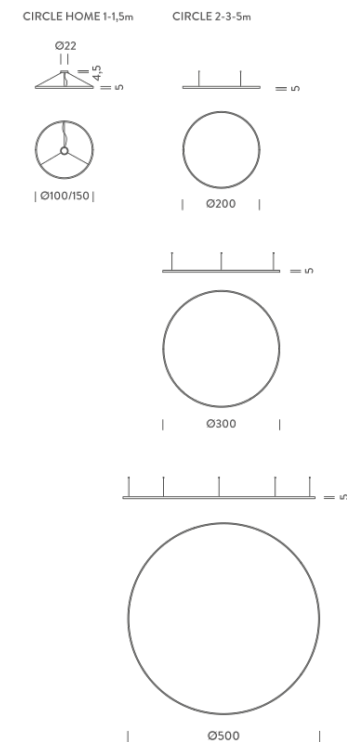

HOME Ø 1,5M | DOWNLIGHT - 4000K

LAMPING

Source	Linear LED
Total power	68W
Emission	Diffused orientable
Switching	DALI
Tension	110/240V
Color temperature	4000K
Luminous flux	4616lm
Typ cri	90
Energy class	A+
Ip class	40
Dimensions	ø150x5cm
Materials	Aluminium
Notes	Canopy included, 3 adjustable metal cables (length from 3m to 0,5m), shipped assembled.
Customization options	Shapes, sizes

Codes

BZRC1615G15NBO
BZRC1615G15NNE
BZRC1615G15NOR

Structure

white
black
gold

PACKAGE

Package 01 Dimension: 160x160x15 cm

Certificazioni