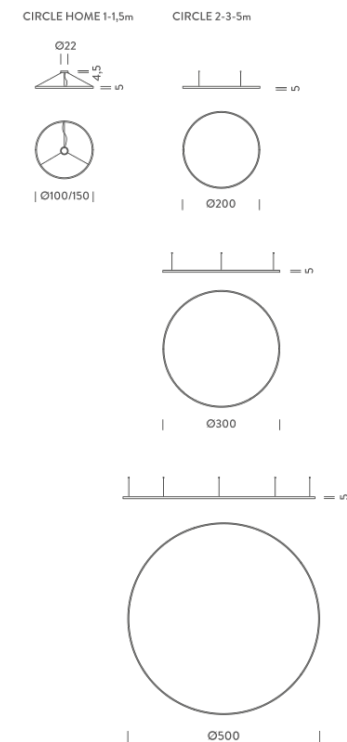

HOME Ø 1M | UP - DOWNLIGHT - 3000K

LAMPING

Source	Linear LED
Total power	90W
Emission	Diffused orientable
Switching	DALI
Tension	110/240V
Color temperature	3000K
Luminous flux	5539lm
Typ cri	90
Energy class	A+
Ip class	40
Dimensions	ø100x5cm
Materials	Aluminium
Notes	Canopy included, 3 adjustable metal cables (length from 3m to 0,5m), shipped assembled.
Customization options	Shapes, sizes

Codes

BZRC1710G15WBO
BZRC1710G15WNE
BZRC1710G15WOR

Structure

white
black
gold

PACKAGE

Package 01 Dimension: 110x110x15 cm

Certificazioni