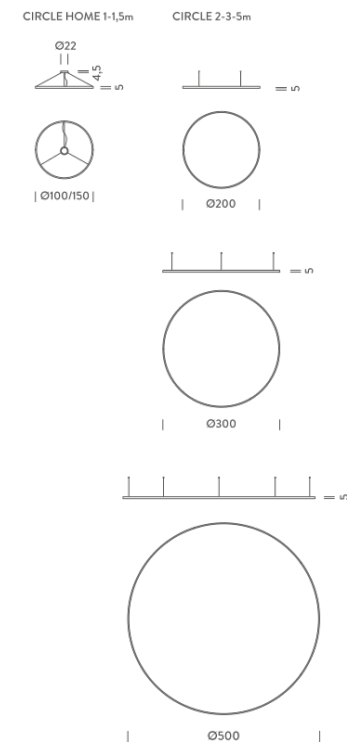

HOME Ø 1,5M | DOWNLIGHT - 2700K

LAMPING

Source	Linear LED
Total power	68W
Emission	Diffused orientable
Switching	DALI
Tension	110/240V
Color temperature	2700K
Luminous flux	3923lm
Typ cri	90
Energy class	A+
Ip class	40
Dimensions	ø150x5cm
Materials	Aluminium
Notes	Canopy included, 3 adjustable metal cables (length from 3m to 0,5m), shipped assembled.
Customization options	Shapes, sizes

Codes

BZRC1615G15DBO
BZRC1615G15DNE
BZRC1615G15DOR

Structure

white
black
gold

PACKAGE

Package 01   Dimension: 160x160x15 cm

Certificazioni