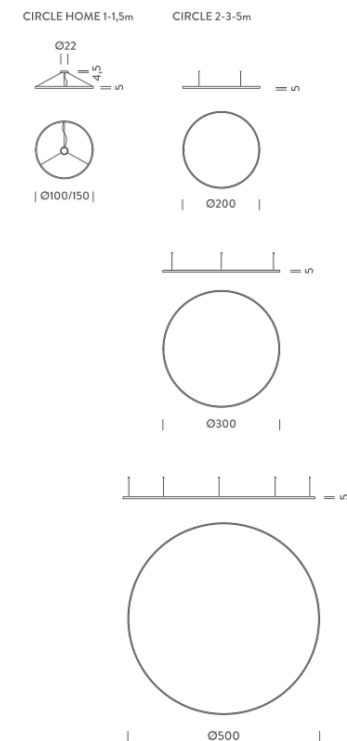

HOME Ø 1,5M | UP - DOWNLIGHT - 4000K

LAMPING

Source	Linear LED
Total power	136W
Emission	Diffused orientable
Switching	DALI
Tension	220V
Color temperature	4000K
Luminous flux	9232lm
Typ cri	90
Energy class	A+
Ip class	40
Dimensions	ø150x5cm
Materials	Aluminium
Notes	Canopy included, 3 adjustable metal cables (length from 3m to 0,5m), shipped assembled.
Customization options	Shapes, sizes

Codes

BZRC1715G15NBO
BZRC1715G15NNE
BZRC1715G15NOR

Structure

white
black
gold

PACKAGE

Package 01   Dimension: 210x110x15 cm

Certificazioni