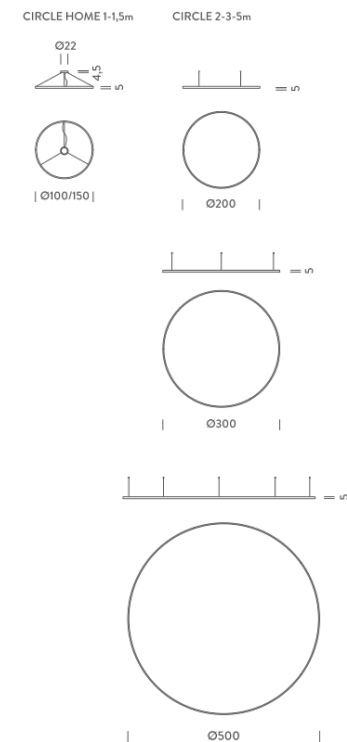

HOME Ø 1M | DOWNLIGHT - 2700K

LAMPING

Source	Linear LED
Total power	45W
Emission	Diffused orientable
Switching	DALI 1-100%
Tension	IN 24VDC
Color temperature	2700K
Luminous flux	2616lm
Typ cri	90
Energy class	A+
Ip class	40
Dimensions	ø100x5cm
Materials	Aluminium
Notes	Driver 100/305V and canopy included, 1 electrical cable 4m, 3 adjustable metal cables (length from 3m to 0,5m), shipped assembled
Customization options	Shapes, sizes

Codes

BZRC1610G15DBO
BZRC1610G15DNE
BZRC1610G15DOR

Structure

white
black
gold

PACKAGE

Package 01 Dimension: 110x110x15 cm

Certificazioni