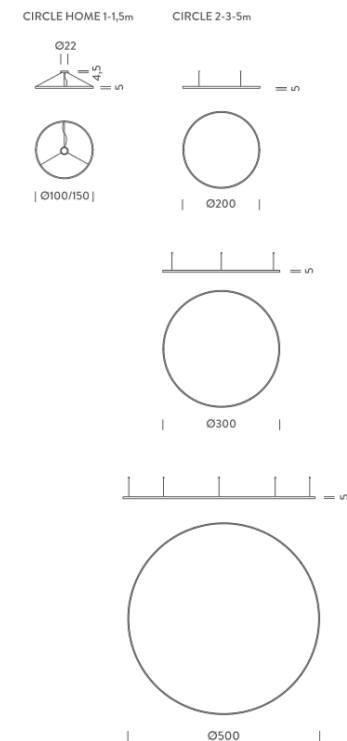

HOME Ø1M | UP - DOWNLIGHT - 2700K

LAMPING

Source	Linear LED
Total power	90W
Emission	Diffused orientable
Switching	DALI
Tension	110/240V
Color temperature	2700K
Luminous flux	5231lm
Typ cri	90
Energy class	A+
Ip class	40
Dimensions	ø100x5cm
Materials	Aluminium
Notes	Canopy included, 3 adjustable metal cables (length from 3m to 0,5m), shipped assembled.
Customization options	Shapes, sizes

Codes

BZRC1710G15DBO
BZRC1710G15DNE
BZRC1710G15DOR

Structure

white
black
gold

PACKAGE

Package 01   Dimension: 110x110x15 cm

Certificazioni