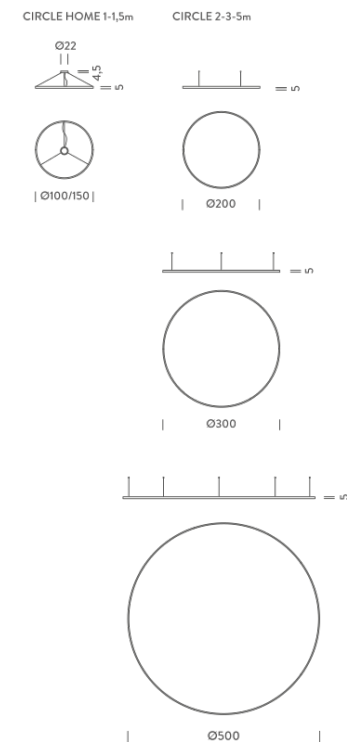

Ø 2M | DOWNLIGHT - 3000K

LAMPING

Source	Linear LED
Total power	90W
Emission	Diffused orientable
Switching	DALI
Tension	110/240V
Color temperature	3000K
Luminous flux	5539lm
Typ cri	90
Energy class	A+
Ip class	40
Dimensions	ø200x5cm
Materials	Aluminium
Notes	4 adjustable metal cables (length from 3m to 0,5m), shipped into 2 arches
Customization options	Shapes, sizes

Codes

BZRC1620G15WBO
BZRC1620G15WNE
BZRC1620G15WOR

Structure

white
black
gold

PACKAGE

Package 01   Dimension: 210x110x15 cm

Certificazioni