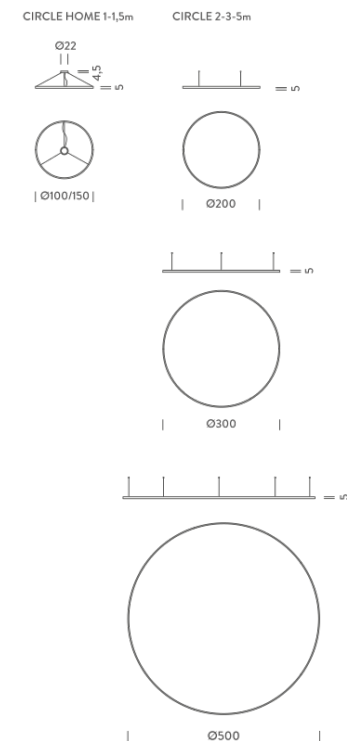

Ø 3M | DOWNLIGHT - 3000K

LAMPING

Source	Linear LED
Total power	134W
Emission	Diffused orientable
Switching	DALI
Tension	220V
Color temperature	3000K
Luminous flux	8238lm
Typ cri	90
Energy class	A+
Ip class	40
Dimensions	ø300x5cm
Materials	Aluminium
Notes	6 adjustable metal cables (length from 3m to 0,5m), shipped into 3 arches
Customization options	Shapes, sizes

Codes

BZRC1630G15WBO
BZRC1630G15WNE
BZRC1630G15WOR

Structure

white
black
gold

PACKAGE

Package 01   Dimension: 310x110x15 cm

Certificazioni