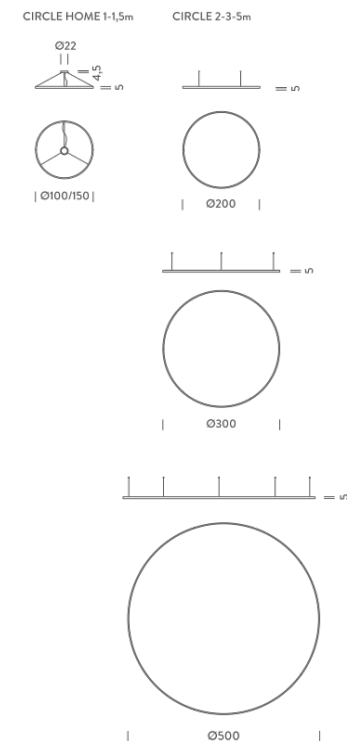

HOME Ø 1M | DOWNLIGHT - 4000K

LAMPING

Source	Linear LED
Total power	45W
Emission	Diffused orientable
Switching	DALI
Tension	110/240V
Color temperature	4000K
Luminous flux	3077lm
Typ cri	90
Energy class	A+
Ip class	40
Dimensions	ø100x5cm
Materials	Aluminium
Notes	Canopy included, 3 adjustable metal cables (length from 3m to 0,5m), shipped assembled.
Customization options	Shapes, sizes

Codes

BZRC1610G15NBO
BZRC1610G15NNE
BZRC1610G15NOR

Structure

white
black
gold

PACKAGE

Package 01   Dimension: 110x110x15 cm

Certificazioni