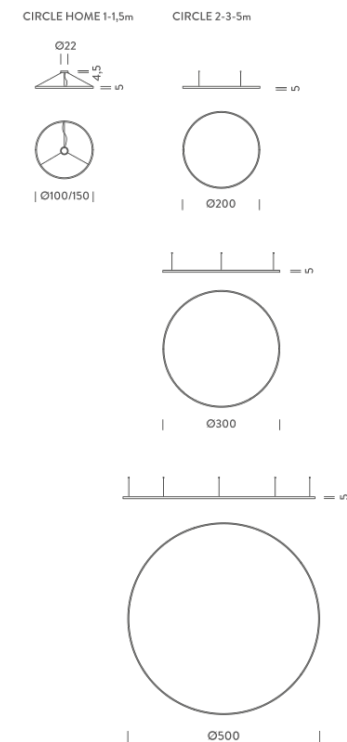

Ø 5M | UP - DOWNLIGHT - 5000K

LAMPING

Source	Linear LED
Total power	452W
Emission	Diffused orientable
Switching	DALI
Tension	110/240V
Color temperature	3000K
Luminous flux	27695lm
Typ cri	90
Energy class	A+
Ip class	40
Dimensions	ø500x5cm
Materials	Aluminium
Notes	10 adjustable metal cables (length from 3m to 0,5m), shipped into 5 arches
Customization options	Shapes, sizes

Codes

BZRC1750G15WBO
BZRC1750G15WNE
BZRC1750G15WOR

Structure

white
black
gold

PACKAGE

Package 01   Dimension: 310x110x15 cm

Certificazioni