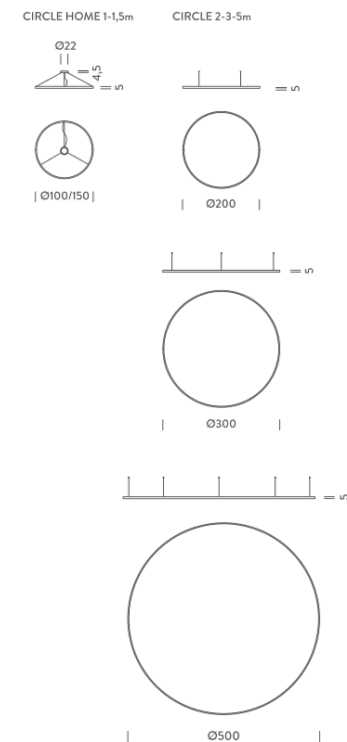

HOME Ø 1,5M | UP - DOWNLIGHT - 2700K

LAMPING

Source	Linear LED
Total power	136W
Emission	Diffused orientable
Switching	DALI
Tension	220V
Color temperature	2700K
Luminous flux	7847lm
Typ cri	90
Energy class	A+
Ip class	40
Dimensions	ø150x5cm
Materials	Aluminium
Notes	Canopy included, 3 adjustable metal cables (length from 3m to 0,5m), shipped assembled.
Customization options	Shapes, sizes

Codes

BZRC1715G15DBO
BZRC1715G15DNE
BZRC1715G15DOR

Structure

white
black
gold

PACKAGE

Package 01   Dimension: 160x160x15 cm

Certificazioni