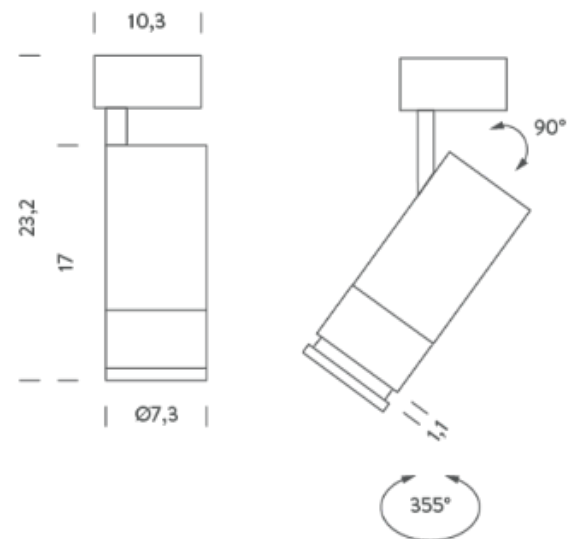

DIMMABLE TRIAC | 3000K

LAMPING

Source	LED spot
Total power	28W
Emission	Direct adjustable 15°-55°
Switching	Dimmable triac
Tension	220/240V
Color temperature	3000K
Luminous flux	1500lm
Typ cri	> 90
Energy class	A+
Ip class	20
Dimensions	ø7,3x17cm
Net lamp weight	0,83 kg

Codes

CAP LW3 81
CAP LN3 81

Structure

white
black

PACKAGE

Package 01

Dimension: 38,3x30,4x36,8 cm / Gross weight: 0,92 kg

Certificazioni

DIMMABLE 0-10-V | 2700K

LAMPING

Source	LED spot
Total power	28W
Emission	Direct adjustable 15°-55°
Switching	Dimmable 0-10V
Tension	220/240V
Color temperature	2700K
Luminous flux	1500lm
Typ cri	> 90
Energy class	A+
Ip class	20
Dimensions	ø7,3x17cm
Net lamp weight	0,86 kg

DIMMABLE 0-10-V | 3000K

LAMPING

Source	LED spot
Total power	28W
Emission	Direct adjustable 15°-55°
Switching	Dimmable 0-10V
Tension	220/240V
Color temperature	3000K
Luminous flux	1500lm
Typ cri	> 90
Energy class	A+
Ip class	20
Dimensions	ø7,3x17cm
Net lamp weight	0,86 kg