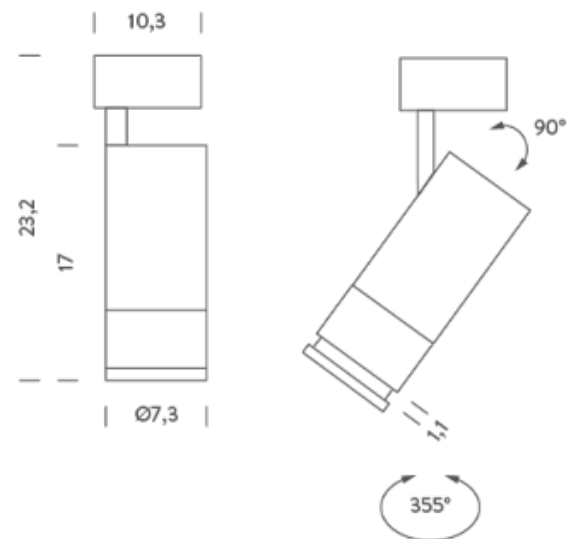

DIMMABLE 0-10-V | 2700K

LAMPING

Source	LED spot
Total power	28W
Emission	Direct adjustable 15°-55°
Switching	Dimmable 0-10V
Tension	220/240V
Color temperature	2700K
Luminous flux	1500lm
Typ cri	> 90
Energy class	A+
Ip class	20
Dimensions	ø7,3x17cm
Net lamp weight	0,86 kg

DIMMABLE 0-10-V | 3000K

LAMPING

Source	LED spot
Total power	28W
Emission	Direct adjustable 15°-55°
Switching	Dimmable 0-10V
Tension	220/240V
Color temperature	3000K
Luminous flux	1500lm
Typ cri	> 90
Energy class	A+
Ip class	20
Dimensions	ø7,3x17cm
Net lamp weight	0,86 kg

Codes

CAP LW3 82
CAP LN3 82

Structure

white
black

PACKAGE

Package 01

Dimension: 38,3x30,4x36,8 cm / Gross weight: 0,96 kg

Certificazioni

DIMMABLE DALI | 2700K

LAMPING

Source	LED spot
Total power	28W
Emission	Direct adjustable 15°-55°
Switching	Dimmable DALI
Tension	220/240V
Color temperature	2700K
Luminous flux	1500lm
Typ cri	> 90
Energy class	A+
Ip class	20
Dimensions	ø7,3x17cm
Net lamp weight	0,88 kg