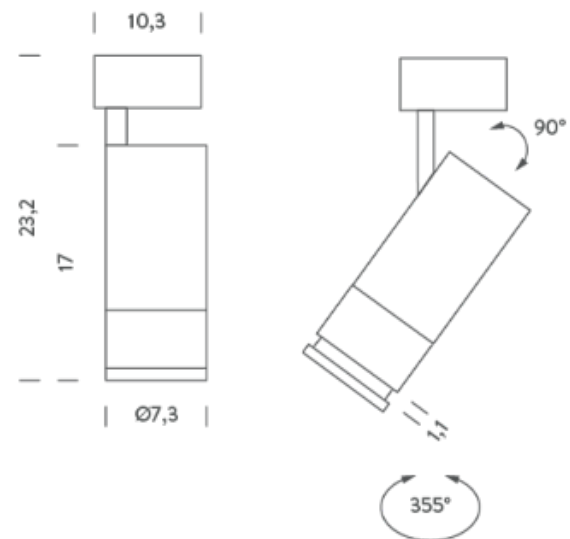

DIMMABLE 0-10-V | 2700K

LAMPING

Source	LED spot
Total power	28W
Emission	Direct adjustable 15°-55°
Switching	Dimmable 0-10V
Tension	220/240V
Color temperature	2700K
Luminous flux	1500lm
Typ cri	> 90
Energy class	A+
Ip class	20
Dimensions	ø7,3x17cm
Net lamp weight	0,86 kg

Codes

CAP LW2 82
CAP LN2 82

Structure

white
black

PACKAGE

Package 01

Dimension: 38,3x30,4x36,8 cm / Gross weight: 0,96 kg

Certificazioni

DIMMABLE 0-10-V | 3000K

LAMPING

Source	LED spot
Total power	28W
Emission	Direct adjustable 15°-55°
Switching	Dimmable 0-10V
Tension	220/240V
Color temperature	3000K
Luminous flux	1500lm
Typ cri	> 90
Energy class	A+
Ip class	20
Dimensions	ø7,3x17cm
Net lamp weight	0,86 kg

DIMMABLE DALI | 2700K

LAMPING

Source	LED spot
Total power	28W
Emission	Direct adjustable 15°-55°
Switching	Dimmable DALI
Tension	220/240V
Color temperature	2700K
Luminous flux	1500lm
Typ cri	> 90
Energy class	A+
Ip class	20
Dimensions	ø7,3x17cm
Net lamp weight	0,88 kg