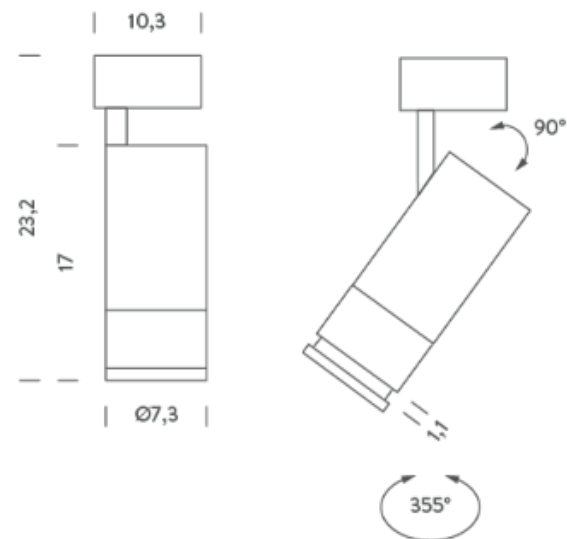

The light beam angle is adjustable to meet any lighting requirement.

DIMMABLE TRIAC | 2700K

LAMPING

Source	LED spot
Total power	28W
Emission	Direct adjustable 15°-55°
Switching	Dimmable triac
Tension	220/240V
Color temperature	2700K
Luminous flux	1500lm
Typ cri	> 90
Energy class	A+
Ip class	20
Dimensions	ø7,3x17cm
Net lamp weight	0,83 kg

Codes

CAP LW2 81
CAP LN2 81

Structure

white
black

PACKAGE

Package 01

Dimension: 38,3x30,4x36,8 cm / Gross weight: 0,92 kg

Certificazioni

DIMMABLE TRIAC | 3000K

LAMPING

Source	LED spot
Total power	28W
Emission	Direct adjustable 15°-55°
Switching	Dimmable triac
Tension	220/240V
Color temperature	3000K
Luminous flux	1500lm
Typ cri	> 90
Energy class	A+
Ip class	20
Dimensions	ø7,3x17cm
Net lamp weight	0,83 kg

DIMMABLE 0-10-V | 2700K

LAMPING

Source	LED spot
Total power	28W
Emission	Direct adjustable 15°-55°
Switching	Dimmable 0-10V
Tension	220/240V
Color temperature	2700K
Luminous flux	1500lm
Typ cri	> 90
Energy class	A+
Ip class	20
Dimensions	ø7,3x17cm
Net lamp weight	0,86 kg