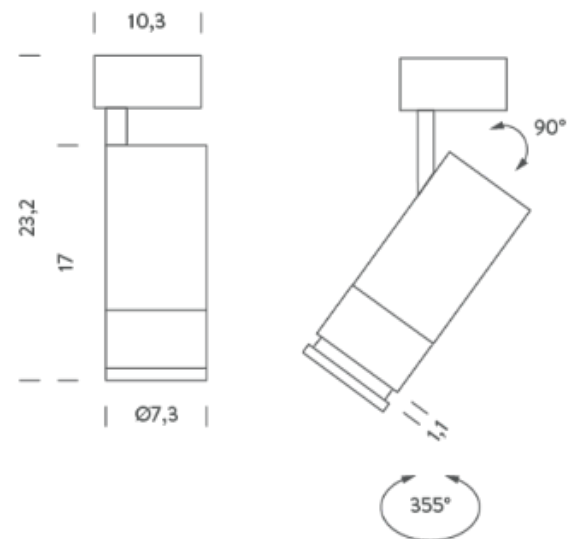

DIMMABLE 0-10-V | 3000K

LAMPING

Source	LED spot
Total power	28W
Emission	Direct adjustable 15°-55°
Switching	Dimmable 0-10V
Tension	220/240V
Color temperature	3000K
Luminous flux	1500lm
Typ cri	> 90
Energy class	A+
Ip class	20
Dimensions	ø7,3x17cm
Net lamp weight	0,86 kg

DIMMABLE DALI | 2700K

LAMPING

Source	LED spot
Total power	28W
Emission	Direct adjustable 15°-55°
Switching	Dimmable DALI
Tension	220/240V
Color temperature	2700K
Luminous flux	1500lm
Typ cri	> 90
Energy class	A+
Ip class	20
Dimensions	ø7,3x17cm
Net lamp weight	0,88 kg

Codes

CAP LW2 83
CAP LN2 83

Structure

white
black

PACKAGE

Package 01

Dimension: 38,3x30,4x36,8 cm / Gross weight: 0,97 kg

Certificazioni

DIMMABLE DALI | 3000K

LAMPING

Source	LED spot
Total power	28W
Emission	Direct adjustable 15°-55°
Switching	Dimmable DALI
Tension	220/240V
Color temperature	3000K
Luminous flux	1500lm
Typ cri	> 90
Energy class	A+
Ip class	20
Dimensions	ø7,3x17cm
Net lamp weight	0,88 kg