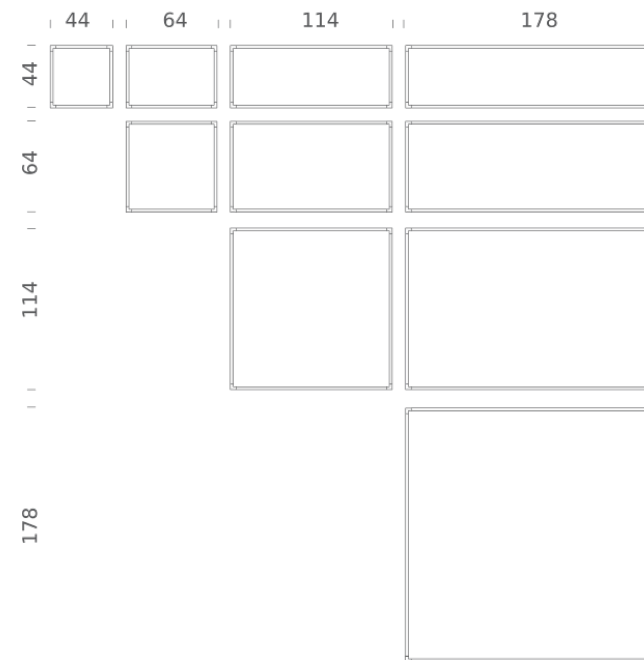

DESK MATRIX | 44X44CM - HORIZONTAL 2700K

LAMPING

| | |
|-------------------|---|
| Source | Linear LED |
| Total power | 24W |
| Emission | diffused, orientable 360° |
| Switching | dimnable 1-10V |
| Tension | 110/240V |
| Color temperature | 2700K |
| Luminous flux | 1340lm (source luminous flux) |
| Typ cri | 85 |
| Energy class | A+ |
| Materials | aluminium + PC + ABS |
| Notes | driver included, adjustable cable length max 3m |

Codes

LSH LW2 51
LSH LN2 51

Structure

white
black

Certificazioni

DESK MATRIX | 44X44CM - VERTICAL 2700K

LAMPING

| | |
|-------------------|---|
| Source | Linear LED |
| Total power | 24W |
| Emission | diffused, orientable 360° |
| Switching | dimmable 1-10V |
| Tension | 110/240V |
| Color temperature | 2700K |
| Luminous flux | 1340lm (source luminous flux) |
| Typ cri | 85 |
| Energy class | A+ |
| Materials | aluminium + PC + ABS |
| Notes | driver included, adjustable cable length max 3m |

Codes

LSV LW2 51
LSV LN2 51

Structure

white
black

Certificazioni

DESK MATRIX | 44X44CM - HORIZONTAL 3000K

LAMPING

| | |
|-------------------|---|
| Source | Linear LED |
| Total power | 24W |
| Emission | diffused, orientable 360° |
| Switching | dimnable 1-10V |
| Tension | 110/240V |
| Color temperature | 3000K |
| Luminous flux | 1340lm (source luminous flux) |
| Typ cri | 85 |
| Energy class | A+ |
| Materials | aluminium + PC + ABS |
| Notes | driver included, adjustable cable length max 3m |