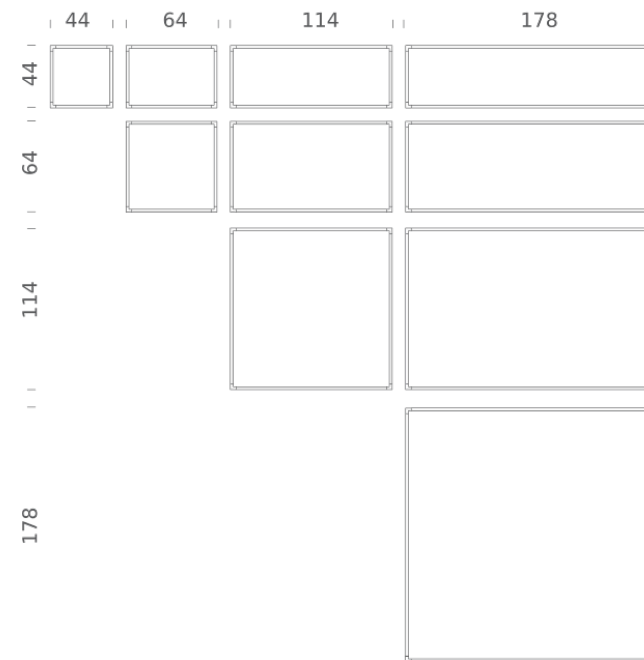

DESK MATRIX | 178X178CM - VERTICAL 2700K

LAMPING

Source	Linear LED
Total power	132W
Emission	diffused, orientable 360°
Switching	dimnable 1-10V
Tension	110/240V
Color temperature	2700K
Luminous flux	7060lm (source luminous flux)
Typ cri	85
Energy class	A+
Materials	aluminium + PC + ABS
Notes	driver included, adjustable cable length max 3m

Codes

LSV LW2 54
LSV LN2 54

Structure

white
black

Certificazioni