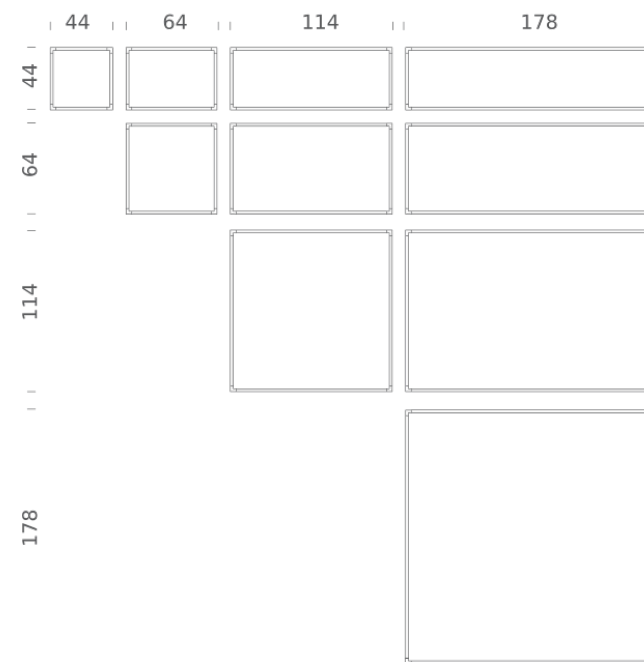

DESK MATRIX | 44X44CM - HORIZONTAL 3000K

LAMPING

Source	Linear LED
Total power	24W
Emission	diffused, orientable 360°
Switching	dimnable 1-10V
Tension	110/240V
Color temperature	3000K
Luminous flux	1340lm (source luminous flux)
Typ cri	85
Energy class	A+
Materials	aluminium + PC + ABS
Notes	driver included, adjustable cable length max 3m

Codes

LSH LW3 51
LSH LN3 51

Structure

white
black

Certificazioni