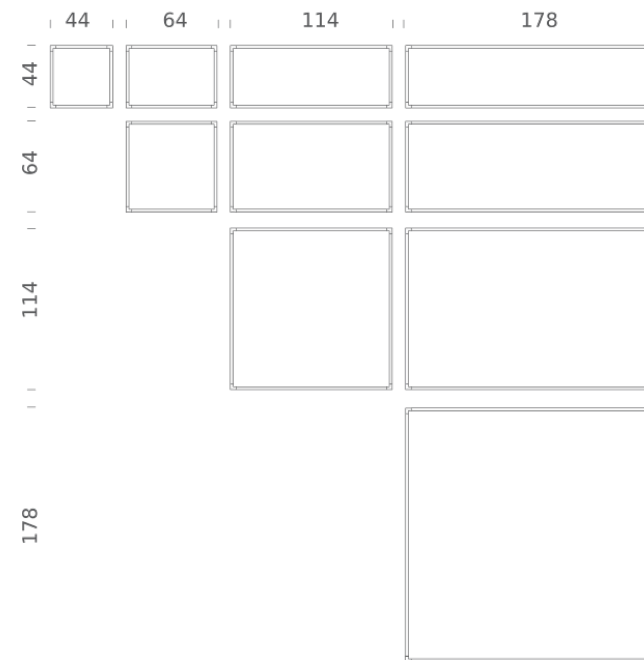

DESK MATRIX | 178X114CM - VERTICAL 2700K

LAMPING

Source	Linear LED
Total power	104W
Emission	diffused, orientable 360°
Switching	dimnable 1-10V
Tension	110/240V
Color temperature	2700K
Luminous flux	5780lm (source luminous flux)
Typ cri	85
Energy class	A+
Materials	aluminium + PC + ABS
Notes	driver included, adjustable cable length max 3m

Codes

LSV LW2 57
LSV LN2 57

Structure

white
black

Certificazioni