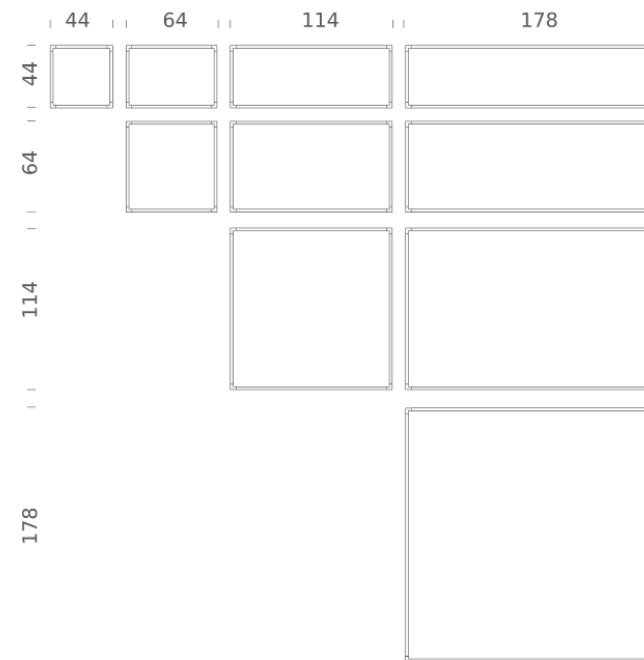

DESK MATRIX | 114X64CM - VERTICAL 3000K

LAMPING

Source	Linear LED
Total power	57W
Emission	diffused, orientable 360°
Switching	dimnable 1-10V
Tension	110/240V
Color temperature	3000K
Luminous flux	3450lm (source luminous flux)
Typ cri	85
Energy class	A+
Materials	aluminium + PC + ABS
Notes	driver included, adjustable cable length max 3m

Codes

LSV LW3 56
LSV LN3 56

Structure

white
black

Certificazioni