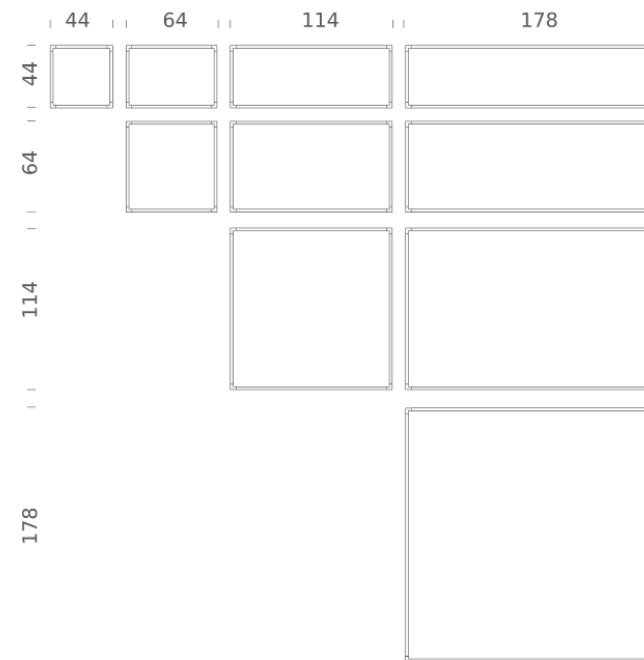

DESK MATRIX | 178X44CM - VERTICAL 3000K

LAMPING

Source	Linear LED
Total power	78W
Emission	diffused, orientable 360°
Switching	dimnable 1-10V
Tension	110/240V
Color temperature	3000K
Luminous flux	4200lm (source luminous flux)
Typ cri	85
Energy class	A+
Materials	aluminium + PC + ABS
Notes	driver included, adjustable cable length max 3m

Codes

LSV LW3 5A
LSV LN3 5A

Structure

white
black

Certificazioni