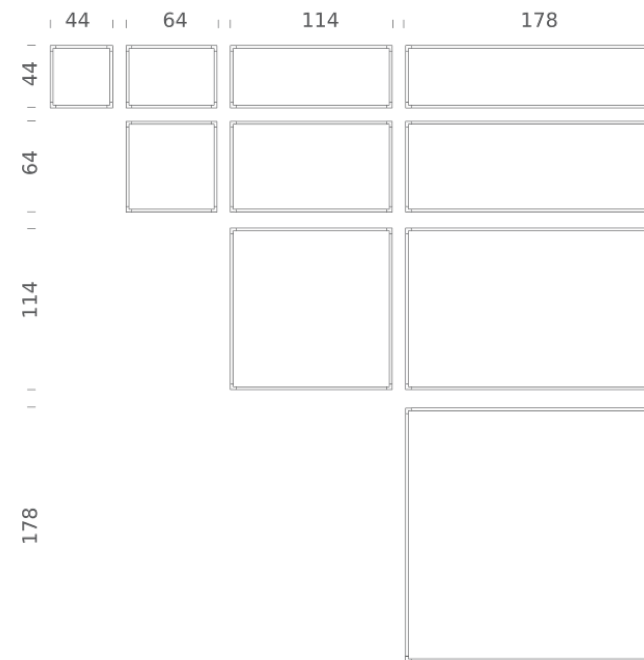

DESK MATRIX | 178X64CM - VERTICAL 3000K

LAMPING

Source	Linear LED
Total power	85W
Emission	diffused, orientable 360°
Switching	dimnable 1-10V
Tension	110/240V
Color temperature	3000K
Luminous flux	4730lm (source luminous flux)
Typ cri	85
Energy class	A+
Materials	aluminium + PC + ABS
Notes	driver included, adjustable cable length max 3m

Codes

LSV LW3 59
LSV LN3 59

Structure

white
black

Certificazioni