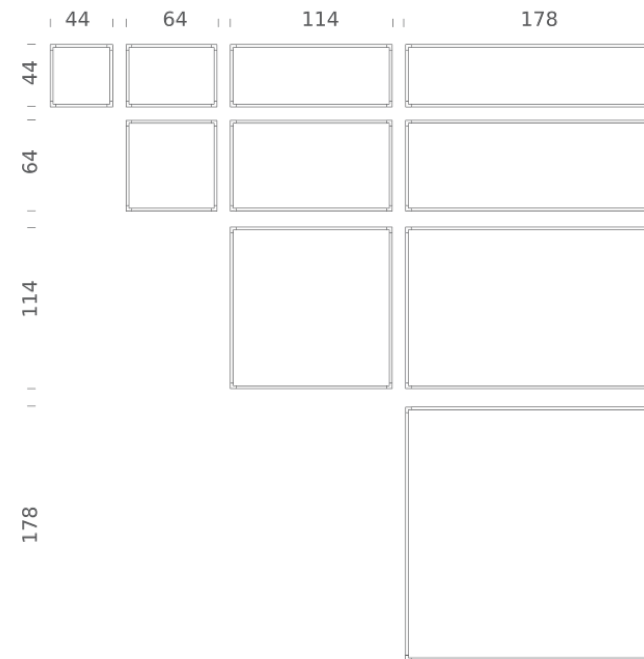

DESK MATRIX | 64X44CM - VERTICAL 2700K

LAMPING

Source	Linear LED
Total power	31W
Emission	diffused, orientable 360°
Switching	dimmable 1-10V
Tension	110/240V
Color temperature	2700K
Luminous flux	1870lm (source luminous flux)
Typ cri	85
Energy class	A+
Materials	aluminium + PC + ABS
Notes	driver included, adjustable cable length max 3m

Codes

LSV LW2 55
LSV LN2 55

Structure

white
black

Certificazioni