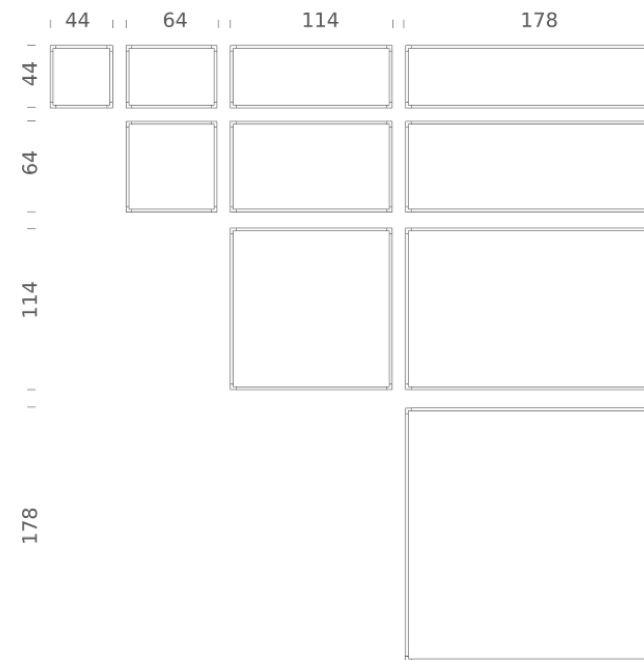

DESK MATRIX | 114X114CM - HORIZONTAL 2700K

LAMPING

Source	Linear LED
Total power	76W
Emission	diffused, orientable 360°
Switching	dimnable 1-10V
Tension	110/240V
Color temperature	2700K
Luminous flux	4500lm (source luminous flux)
Typ cri	85
Energy class	A+
Materials	aluminium + PC + ABS
Notes	driver included, adjustable cable length max 3m

Codes

LSH LW2 53
LSH LN2 53

Structure

white
black

Certificazioni