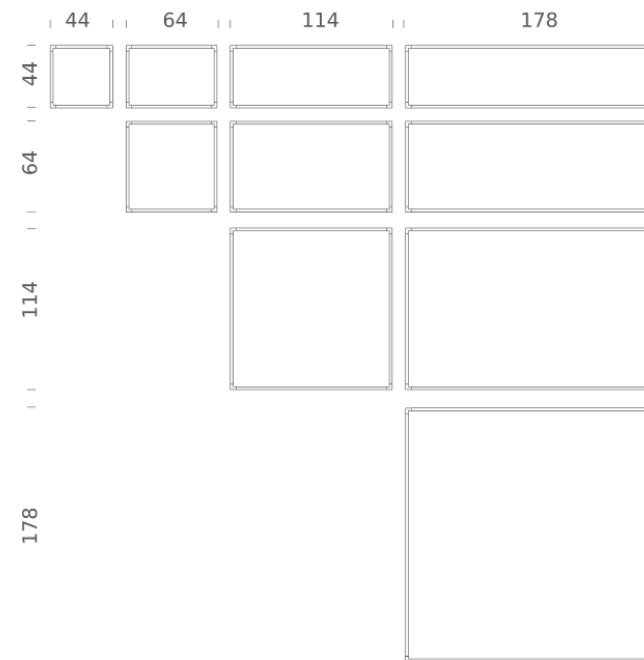

DESK MATRIX | 114X114CM - VERTICAL 3000K

LAMPING

Source	Linear LED
Total power	76W
Emission	diffused, orientable 360°
Switching	dimnable 1-10V
Tension	110/240V
Color temperature	3000K
Luminous flux	4500lm (source luminous flux)
Typ cri	85
Energy class	A+
Materials	aluminium + PC + ABS
Notes	driver included, adjustable cable length max 3m

Codes

LSV LW3 53
LSV LN3 53

Structure

white
black

Certificazioni