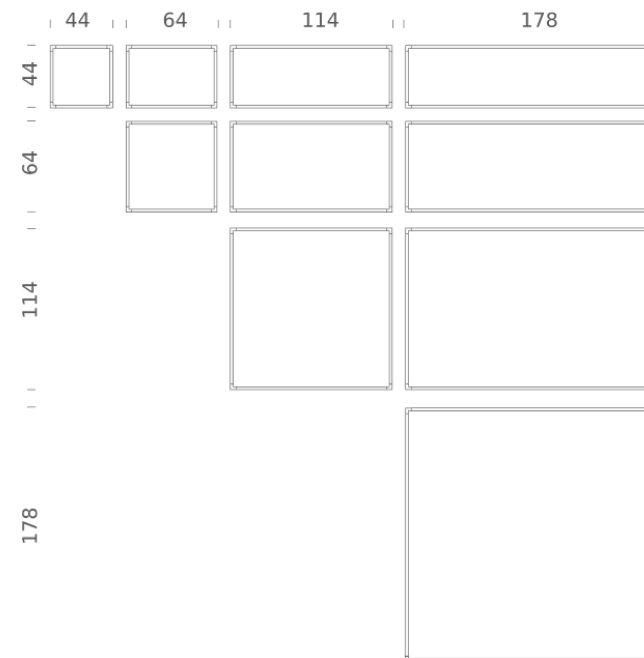

Codes

LSV LW3 57
LSV LN3 57

Structure

white
black

Certificazioni

DESK MATRIX | 178X178CM - HORIZONTAL 2700K

LAMPING

| | |
|-------------------|---|
| Source | Linear LED |
| Total power | 132W |
| Emission | diffused, orientable 360° |
| Switching | dimnable 1-10V |
| Tension | 110/240V |
| Color temperature | 2700K |
| Luminous flux | 7060lm (source luminous flux) |
| Typ cri | 85 |
| Energy class | A+ |
| Materials | aluminium + PC + ABS |
| Notes | driver included, adjustable cable length max 3m |