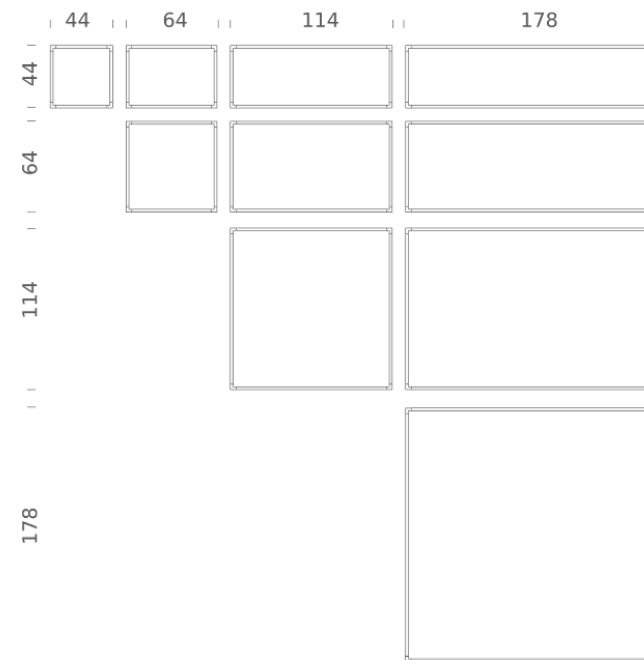

Codes

LSV LW3 51
LSV LN3 51

Structure

white
black

Certificazioni

DESK MATRIX | 64X44CM - HORIZONTAL 2700K

LAMPING

| | |
|-------------------|---|
| Source | Linear LED |
| Total power | 31W |
| Emission | diffused, orientable 360° |
| Switching | dimmable 1-10V |
| Tension | 110/240V |
| Color temperature | 2700K |
| Luminous flux | 1870lm (source luminous flux) |
| Typ cri | 85 |
| Energy class | A+ |
| Materials | aluminium + PC + ABS |
| Notes | driver included, adjustable cable length max 3m |

Codes

LSH LW2 55

LSH LN2 55

Structure

white

black

Certificazioni

DESK MATRIX | 64X44CM - VERTICAL 2700K