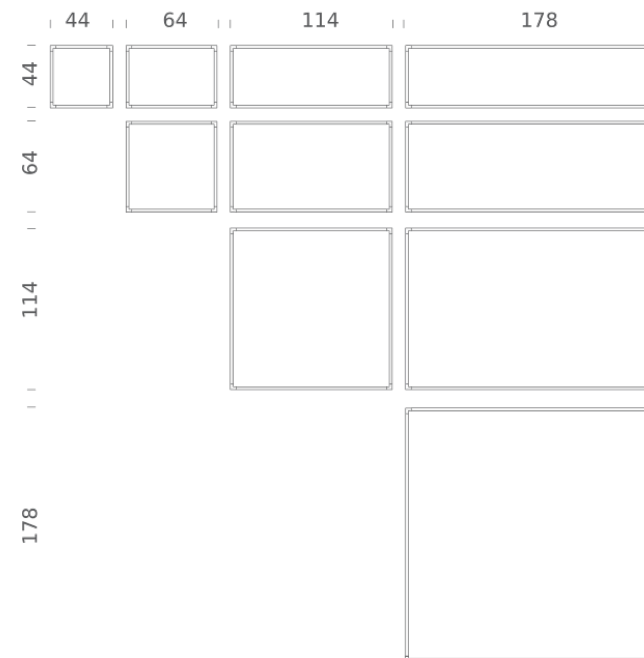

Codes

LSH LW3 55
LSH LN3 55

Structure

white
black

Certificazioni

DESK MATRIX | 64X44CM - VERTICAL 3000K

LAMPING

| | |
|-------------------|---|
| Source | Linear LED |
| Total power | 31W |
| Emission | diffused, orientable 360° |
| Switching | dimnable 1-10V |
| Tension | 110/240V |
| Color temperature | 3000K |
| Luminous flux | 1870lm (source luminous flux) |
| Typ cri | 85 |
| Energy class | A+ |
| Materials | aluminium + PC + ABS |
| Notes | driver included, adjustable cable length max 3m |

Codes

LSV LW3 55
LSV LN3 55

Structure

white
black

Certificazioni

DESK MATRIX | 114X44CM - HORIZONTAL 2700K

LAMPING

| | |
|-------------------|---|
| Source | Linear LED |
| Total power | 50W |
| Emission | diffused, orientable 360° |
| Switching | dimnable 1-10V |
| Tension | 110/240V |
| Color temperature | 2700K |
| Luminous flux | 2920lm (source luminous flux) |
| Typ cri | 85 |
| Energy class | A+ |
| Materials | aluminium + PC + ABS |
| Notes | driver included, adjustable cable length max 3m |