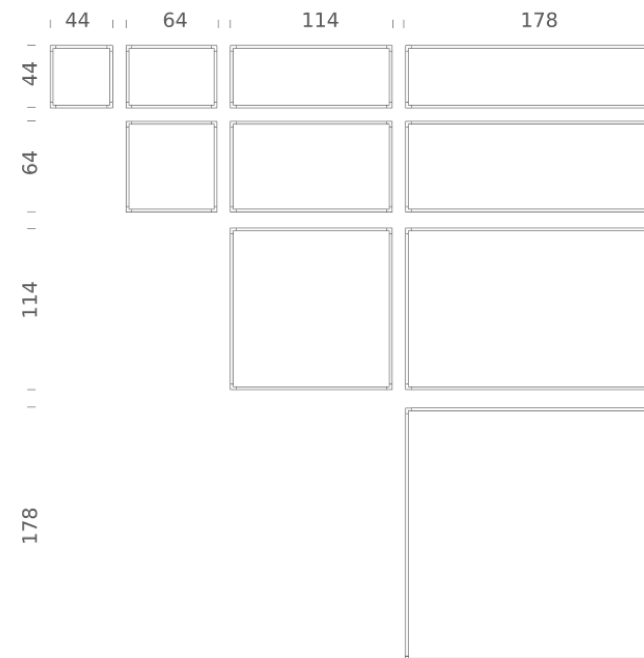

DESK MATRIX | 178X178CM - HORIZONTAL 3000K

LAMPING

Source	Linear LED
Total power	132W
Emission	diffused, orientable 360°
Switching	dimnable 1-10V
Tension	110/240V
Color temperature	3000K
Luminous flux	7060lm (source luminous flux)
Typ cri	85
Energy class	A+
Materials	aluminium + PC + ABS
Notes	driver included, adjustable cable length max 3m

Codes

LSH LW3 54
LSH LN3 54

Structure

white
black

Certificazioni