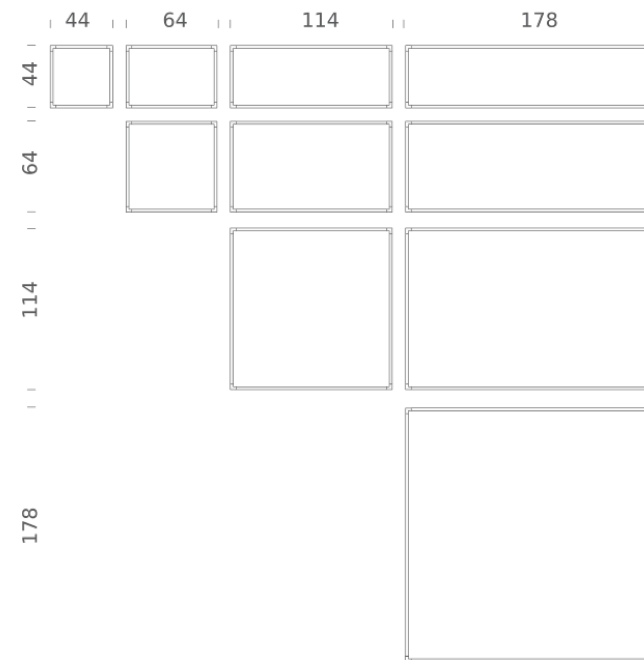

DESK MATRIX | 178X114CM - HORIZONTAL 2700K

LAMPING

Source	Linear LED
Total power	104W
Emission	diffused, orientable 360°
Switching	dimnable 1-10V
Tension	110/240V
Color temperature	2700K
Luminous flux	5780lm (source luminous flux)
Typ cri	85
Energy class	A+
Materials	aluminium + PC + ABS
Notes	driver included, adjustable cable length max 3m

Codes

LSH LW2 57
LSH LN2 57

Structure

white
black

Certificazioni