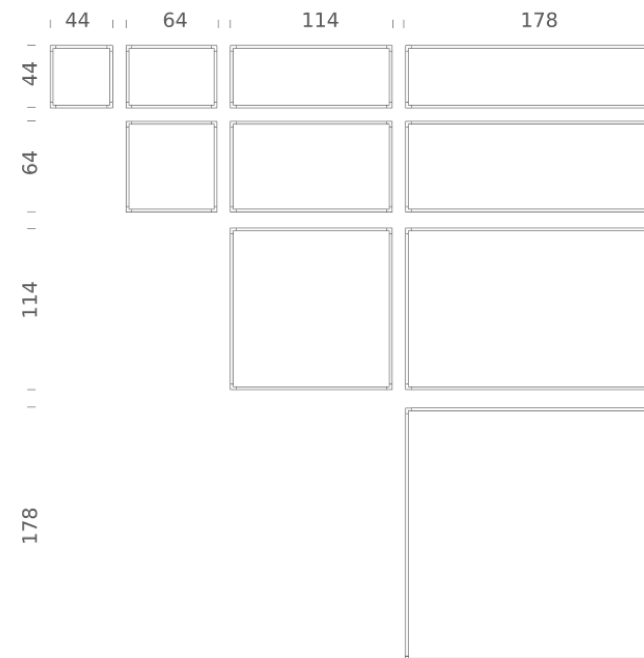

DESK MATRIX | 114X114CM - HORIZONTAL 3000K

LAMPING

Source	Linear LED
Total power	76W
Emission	diffused, orientable 360°
Switching	dimnable 1-10V
Tension	110/240V
Color temperature	3000K
Luminous flux	4500lm (source luminous flux)
Typ cri	85
Energy class	A+
Materials	aluminium + PC + ABS
Notes	driver included, adjustable cable length max 3m

Codes

LSH LW3 53
LSH LN3 53

Structure

white
black

Certificazioni