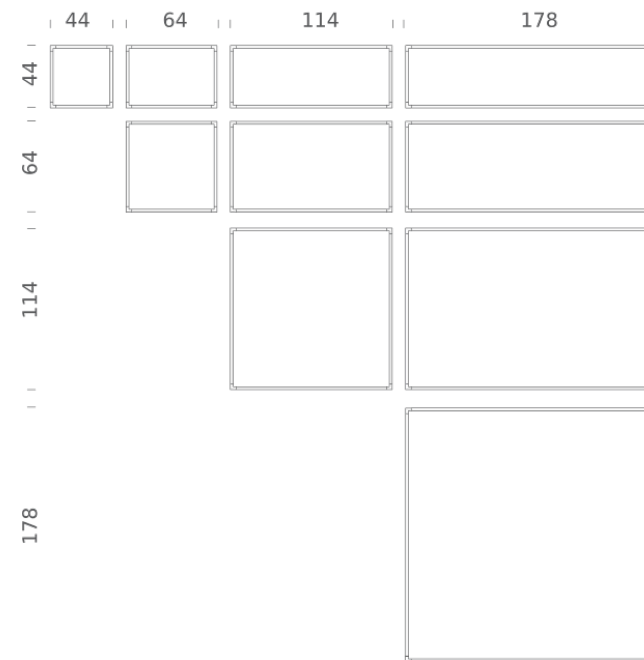

DESK MATRIX | 178X44CM - VERTICAL 2700K

LAMPING

Source	Linear LED
Total power	78W
Emission	diffused, orientable 360°
Switching	dimnable 1-10V
Tension	110/240V
Color temperature	2700K
Luminous flux	4200lm (source luminous flux)
Typ cri	85
Energy class	A+
Materials	aluminium + PC + ABS
Notes	driver included, adjustable cable length max 3m

Codes

LSV LW2 5A
LSV LN2 5A

Structure

white
black

Certificazioni