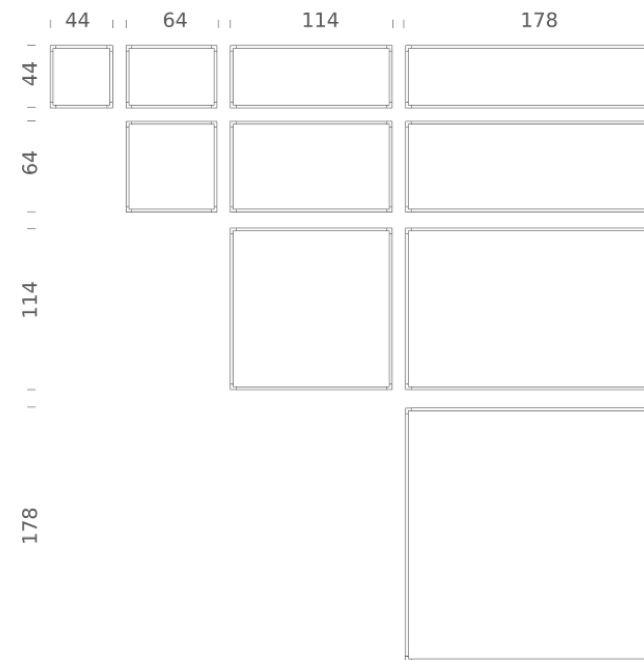

DESK MATRIX | 178X178CM - HORIZONTAL 2700K

LAMPING

Source	Linear LED
Total power	132W
Emission	diffused, orientable 360°
Switching	dimnable 1-10V
Tension	110/240V
Color temperature	2700K
Luminous flux	7060lm (source luminous flux)
Typ cri	85
Energy class	A+
Materials	aluminium + PC + ABS
Notes	driver included, adjustable cable length max 3m

Codes

LSH LW2 54
LSH LN2 54

Structure

white
black

Certificazioni