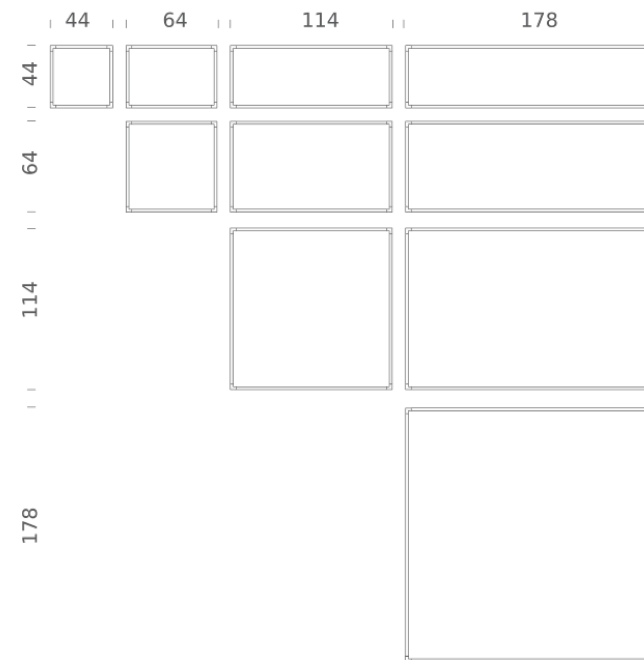

DESK MATRIX | 178X64CM - HORIZONTAL 2700K

LAMPING

Source	Linear LED
Total power	85W
Emission	diffused, orientable 360°
Switching	dimnable 1-10V
Tension	110/240V
Color temperature	2700K
Luminous flux	4730lm (source luminous flux)
Typ cri	85
Energy class	A+
Materials	aluminium + PC + ABS
Notes	driver included, adjustable cable length max 3m

Codes

LSH LW2 59
LSH LN2 59

Structure

white
black

Certificazioni