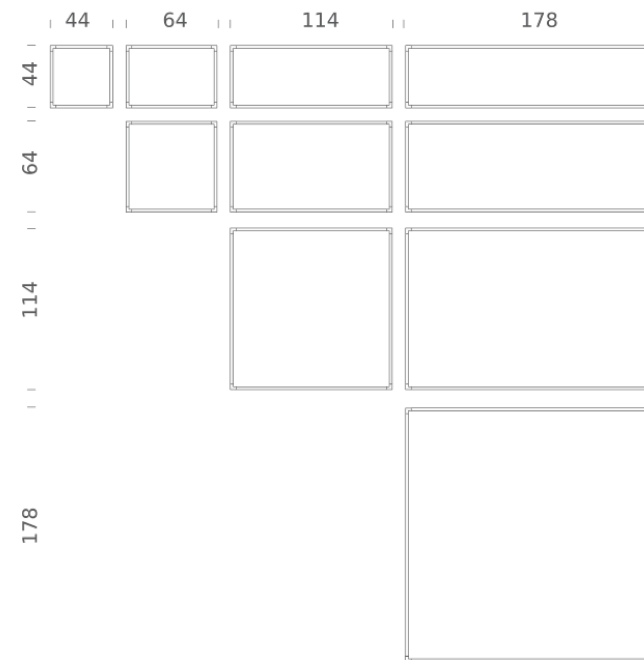

DESK MATRIX

With the Desk Matrix, our Linescapes System can now be configured in rectangular and square shapes, both vertically and horizontally. Sleek continuous light lines with an infinite number of constellations to fit any table size or interior design need. Available in 2700K or 3000K CCT, black or white finishing. Compositions come fully equipped to work right out of the box, 1-10 V dimmable driver and its case included.

DESK MATRIX | 44X44CM - HORIZONTAL 2700K

LAMPING

| | |
|-------------------|---|
| Source | Linear LED |
| Total power | 24W |
| Emission | diffused, orientable 360° |
| Switching | dimnable 1-10V |
| Tension | 110/240V |
| Color temperature | 2700K |
| Luminous flux | 1340lm (source luminous flux) |
| Typ cri | 85 |
| Energy class | A+ |
| Materials | aluminium + PC + ABS |
| Notes | driver included, adjustable cable length max 3m |

Codes

LSH LW2 51
LSH LN2 51

Structure

white
black

Certificazioni

DESK MATRIX | 44X44CM - VERTICAL 2700K

LAMPING

| | |
|-------------------|---|
| Source | Linear LED |
| Total power | 24W |
| Emission | diffused, orientable 360° |
| Switching | dimmable 1-10V |
| Tension | 110/240V |
| Color temperature | 2700K |
| Luminous flux | 1340lm (source luminous flux) |
| Typ cri | 85 |
| Energy class | A+ |
| Materials | aluminium + PC + ABS |
| Notes | driver included, adjustable cable length max 3m |