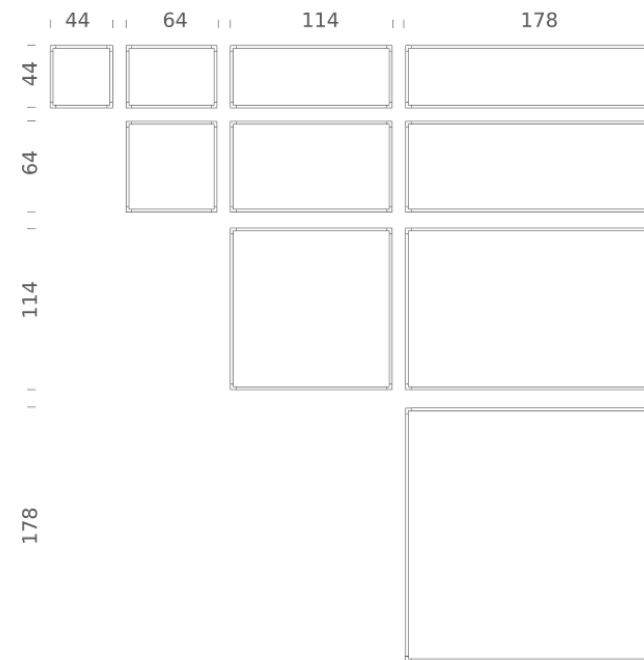

Codes

LSV LW3 58

LSV LN3 58

Structure

white

black

Certificazioni

DESK MATRIX | 178X44CM - HORIZONTAL 2700K