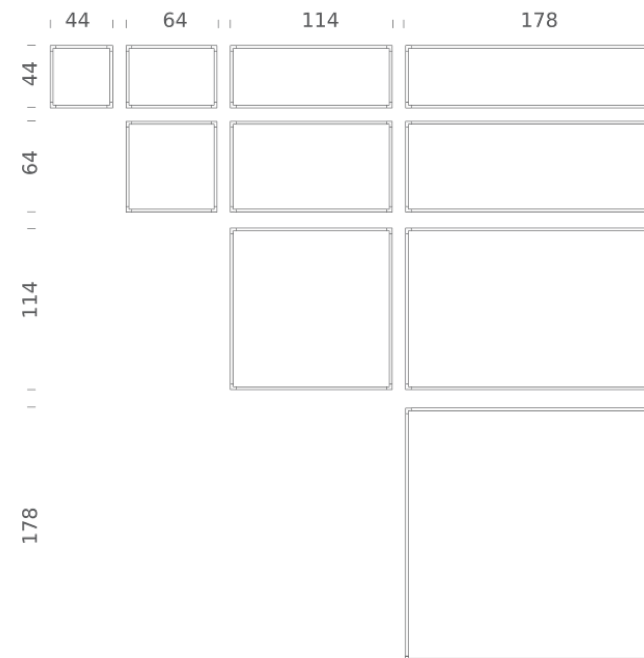

DESK MATRIX | 114X44CM - VERTICAL 2700K

LAMPING

Source	Linear LED
Total power	50W
Emission	diffused, orientable 360°
Switching	dimnable 1-10V
Tension	110/240V
Color temperature	2700K
Luminous flux	2920lm (source luminous flux)
Typ cri	85
Energy class	A+
Materials	aluminium + PC + ABS
Notes	driver included, adjustable cable length max 3m

Codes

LSV LW2 58
LSV LN2 58

Structure

white
black

Certificazioni