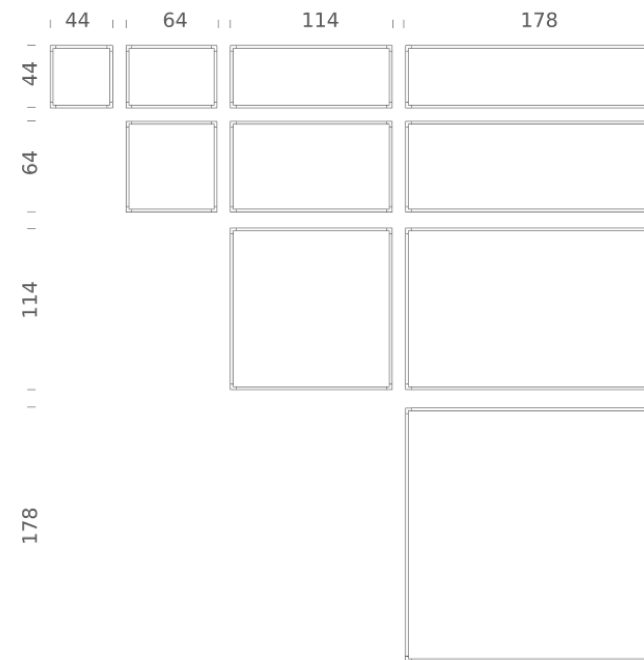

DESK MATRIX | 114X64CM - HORIZONTAL 3000K

LAMPING

Source	Linear LED
Total power	57W
Emission	diffused, orientable 360°
Switching	dimnable 1-10V
Tension	110/240V
Color temperature	3000K
Luminous flux	3450lm (source luminous flux)
Typ cri	85
Energy class	A+
Materials	aluminium + PC + ABS
Notes	driver included, adjustable cable length max 3m

Codes

LSH LW3 56
LSH LN3 56

Structure

white
black

Certificazioni