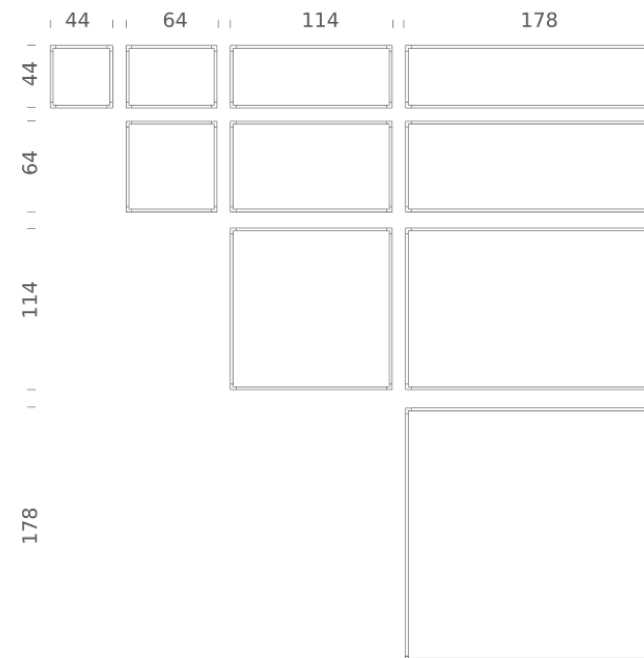

DESK MATRIX | 64X64CM - HORIZONTAL 2700K

LAMPING

Source	Linear LED
Total power	38W
Emission	diffused, orientable 360°
Switching	dimnable 1-10V
Tension	110/240V
Color temperature	2700K
Luminous flux	2400lm (source luminous flux)
Typ cri	85
Energy class	A+
Materials	aluminium + PC + ABS
Notes	driver included, adjustable cable length max 3m

Codes

LSH LW2 52
LSH LN2 52

Structure

white
black

Certificazioni