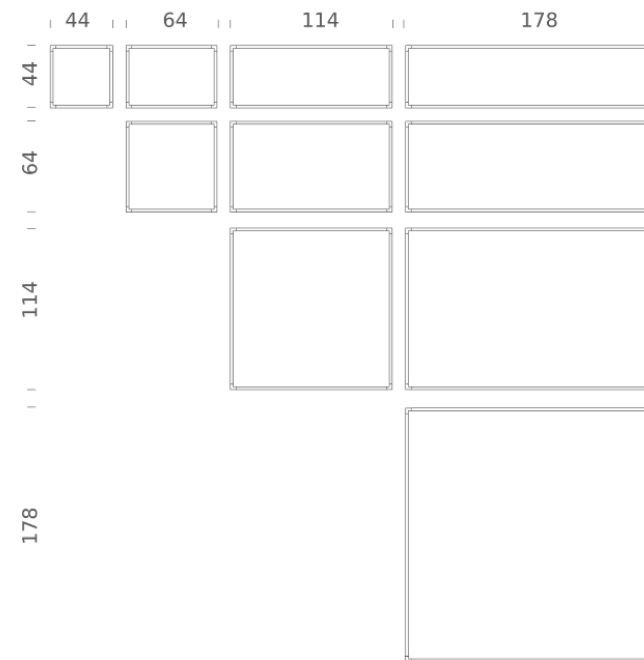

Codes

LSH LW3 59

LSH LN3 59

Structure

white

black

Certificazioni

DESK MATRIX | 178X64CM - VERTICAL 3000K