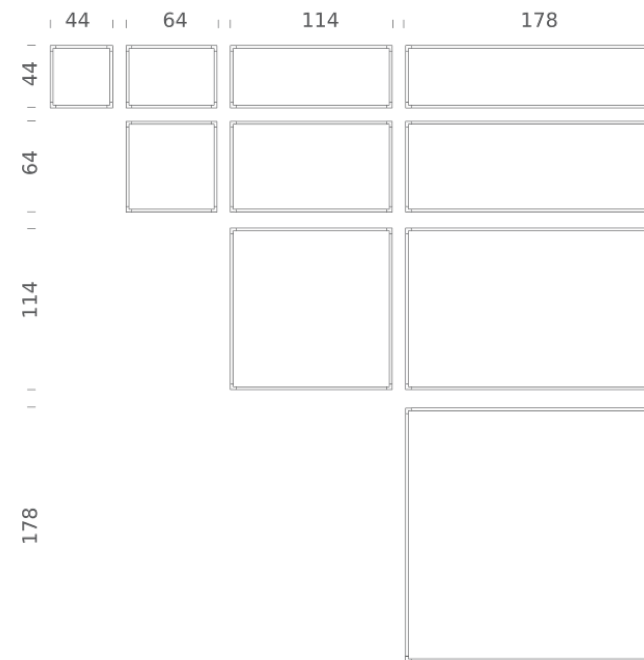

Codes

LSV LW2 51
LSV LN2 51

Structure

white
black

Certificazioni

DESK MATRIX | 44X44CM - HORIZONTAL 3000K

LAMPING

| | |
|-------------------|---|
| Source | Linear LED |
| Total power | 24W |
| Emission | diffused, orientable 360° |
| Switching | dimnable 1-10V |
| Tension | 110/240V |
| Color temperature | 3000K |
| Luminous flux | 1340lm (source luminous flux) |
| Typ cri | 85 |
| Energy class | A+ |
| Materials | aluminium + PC + ABS |
| Notes | driver included, adjustable cable length max 3m |

Codes

LSH LW3 51
LSH LN3 51

Structure

white
black

Certificazioni

DESK MATRIX | 44X44CM - VERTICAL 3000K

LAMPING

| | |
|-------------------|---|
| Source | Linear LED |
| Total power | 24W |
| Emission | diffused, orientable 360° |
| Switching | dimnable 1-10V |
| Tension | 110/240V |
| Color temperature | 3000K |
| Luminous flux | 1340lm (source luminous flux) |
| Typ cri | 85 |
| Energy class | A+ |
| Materials | aluminium + PC + ABS |
| Notes | driver included, adjustable cable length max 3m |

Codes

LSV LW3 51
LSV LN3 51

Structure

white
black

Certificazioni

DESK MATRIX | 64X44CM - HORIZONTAL 2700K

LAMPING

| | |
|-------------------|---|
| Source | Linear LED |
| Total power | 31W |
| Emission | diffused, orientable 360° |
| Switching | dimmable 1-10V |
| Tension | 110/240V |
| Color temperature | 2700K |
| Luminous flux | 1870lm (source luminous flux) |
| Typ cri | 85 |
| Energy class | A+ |
| Materials | aluminium + PC + ABS |
| Notes | driver included, adjustable cable length max 3m |