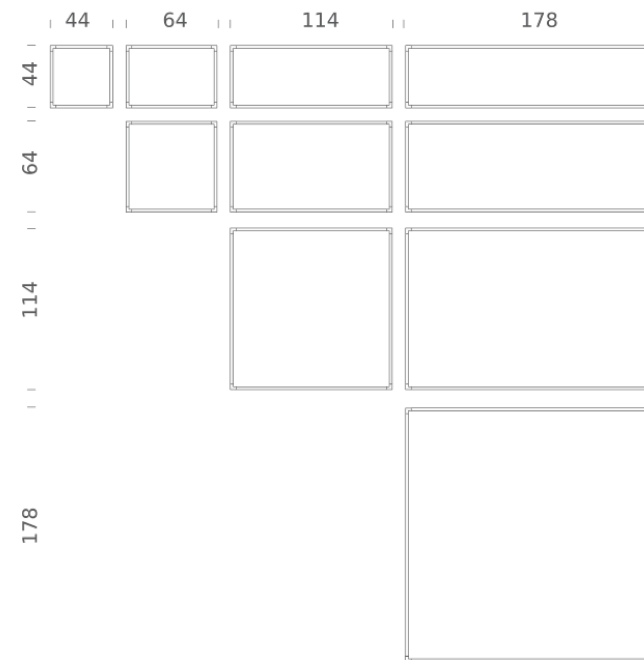

DESK MATRIX | 114X44CM - HORIZONTAL 2700K

LAMPING

Source	Linear LED
Total power	50W
Emission	diffused, orientable 360°
Switching	dimnable 1-10V
Tension	110/240V
Color temperature	2700K
Luminous flux	2920lm (source luminous flux)
Typ cri	85
Energy class	A+
Materials	aluminium + PC + ABS
Notes	driver included, adjustable cable length max 3m

Codes

LSH LW2 58
LSH LN2 58

Structure

white
black

Certificazioni