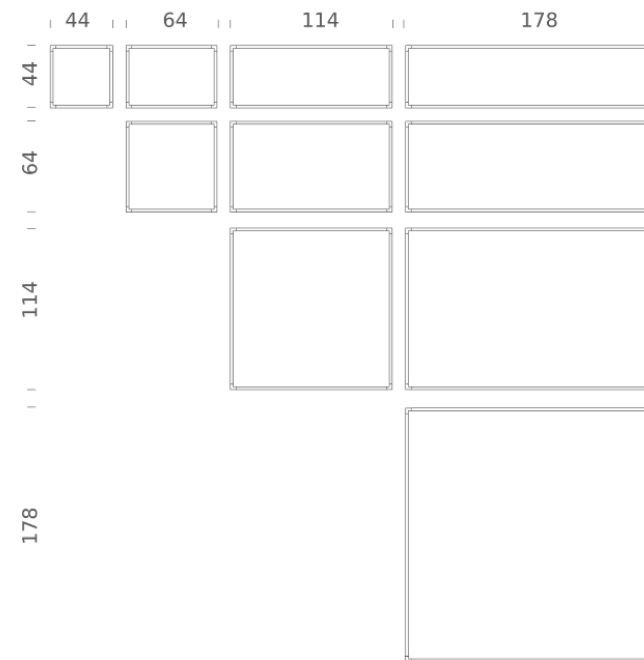

Codes

LSH LW3 58

LSH LN3 58

Structure

white

black

Certificazioni

DESK MATRIX | 114X44CM - VERTICAL 3000K