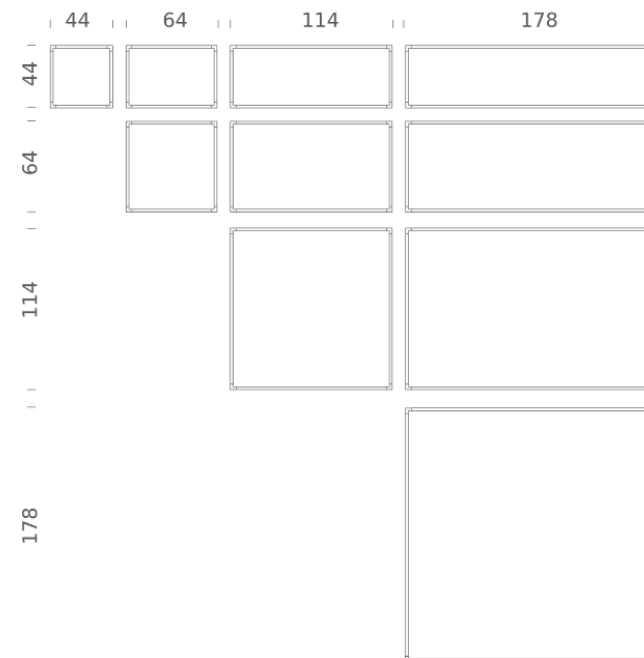

DESK MATRIX | 114X114CM - VERTICAL 2700K

LAMPING

Source	Linear LED
Total power	76W
Emission	diffused, orientable 360°
Switching	dimmable 1-10V
Tension	110/240V
Color temperature	2700K
Luminous flux	4500lm (source luminous flux)
Typ cri	85
Energy class	A+
Materials	aluminium + PC + ABS
Notes	driver included, adjustable cable length max 3m

Codes

LSV LW2 53
LSV LN2 53

Structure

white
black

Certificazioni