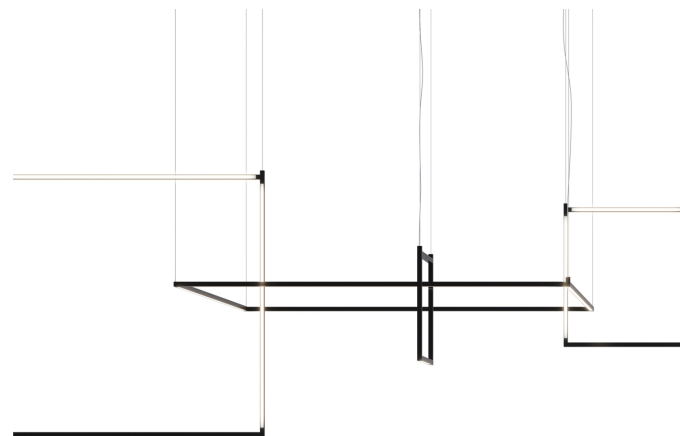

DESK MATRIX

With the Desk Matrix, our Linescapes System can now be configured in rectangular and square shapes, both vertically and horizontally. Sleek continuous light lines with an infinite number of constellations to fit any table size or interior design need. Available in 2700K or 3000K CCT, black or white finishing. Compositions come fully equipped to work right out of the box, 1-10 V dimmable driver and its case included.