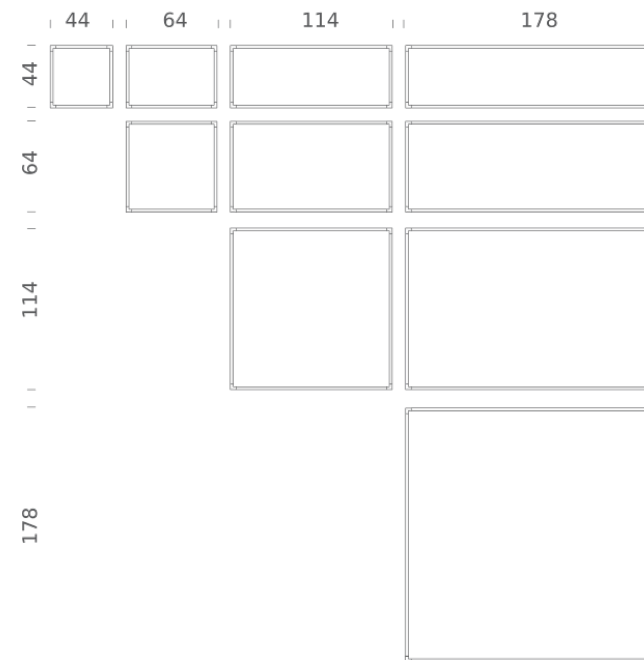

DESK MATRIX | 178X114CM - HORIZONTAL 3000K

LAMPING

Source	Linear LED
Total power	104W
Emission	diffused, orientable 360°
Switching	dimmable 1-10V
Tension	110/240V
Color temperature	3000K
Luminous flux	5780lm (source luminous flux)
Typ cri	85
Energy class	A+
Materials	aluminium + PC + ABS
Notes	driver included, adjustable cable length max 3m

Codes

LSH LW3 57
LSH LN3 57

Structure

white
black

Certificazioni