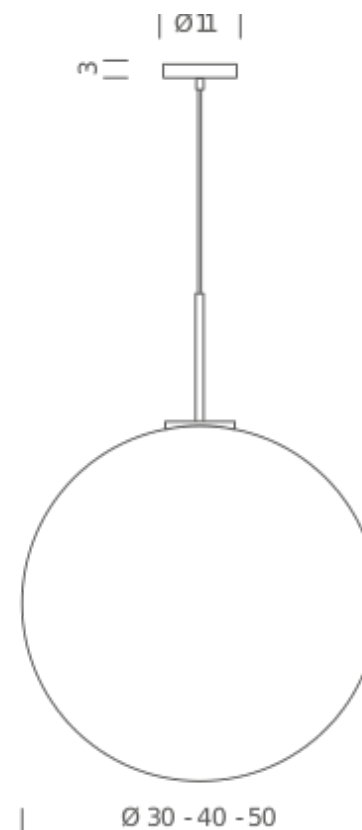

Ø 30 LED/HALO/FLUO

LAMPING

Source	E27
Total power	100W
Emission	diffused
Switching	dimnable, according to bulb
Tension	230V
IP class	20
Dimensions	Ø30cm
Materials	metal + glass
Notes	cable length max 1,5m

Codes

AST EHC 52
AST EWC 52

Structure/Diffuser

chrome/white glass
white/white glass

PACKAGE

Package 01 Dimension: 20x20x28 cm / Gross weight: 1 kg
Package 02 Dimension: 40x40x40 cm / Gross weight: 3,2 kg

Certificazioni

Ø 40 LED/HALO/FLUO

LAMPING

Source	E27
Total power	150W
Emission	diffused
Switching	dimnable, according to bulb
Tension	230V
IP class	20
Dimensions	Ø40cm
Materials	metal + glass
Notes	cabale length max 1,5m

Codes

AST EHC 53
AST EWC 53

Structure/Diffuser

chrome/white glass
white/white glass

PACKAGE

Package 01 Dimension: 20x20x28 cm / Gross weight: 1 kg
Package 02 Dimension: 50x50x50 cm / Gross weight: 4,5 kg

Certificazioni