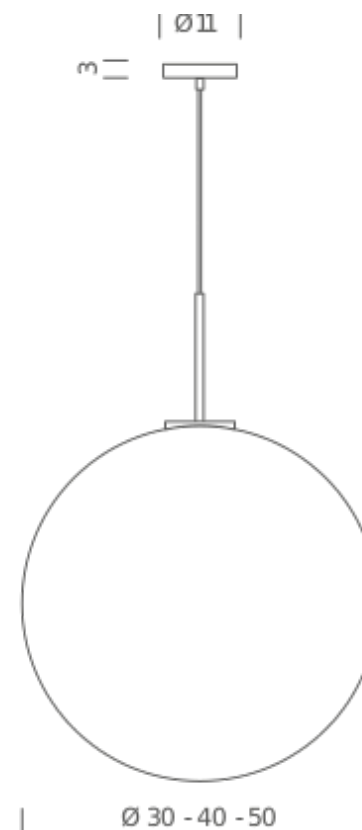

Codes

AST EHC 52
AST EWC 52

Structure/Diffuser

chrome/white glass
white/white glass

PACKAGE

Package 01 Dimension: 20x20x28 cm / Gross weight: 1 kg
Package 02 Dimension: 40x40x40 cm / Gross weight: 3,2 kg

Certificazioni

Ø 40 LED/HALO/FLUO

LAMPING

Source	E27
Total power	150W
Emission	diffused
Switching	dimnable, according to bulb
Tension	230V
IP class	20
Dimensions	Ø40cm
Materials	metal + glass
Notes	cabale length max 1,5m

Codes

AST EHC 53
AST EWC 53

Structure/Diffuser

chrome/white glass
white/white glass

PACKAGE

Package 01 Dimension: 20x20x28 cm / Gross weight: 1 kg
Package 02 Dimension: 50x50x50 cm / Gross weight: 4,5 kg

Certificazioni

Ø 50 LED/HALO/FLUO

LAMPING

Source	E27
Total power	150W
Emission	diffused
Switching	dimnable, according to bulb
Tension	230V
IP class	20
Dimensions	Ø50cm
Materials	metal + glass
Notes	cable length max 1,5m