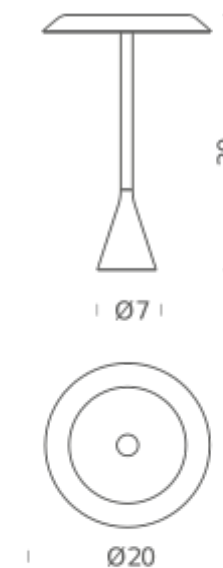

TABLE MINI BATTERY

LAMPING

Source	LED board
Total power	3W
Emission	diffused
Switching	dimnable on board
Tension	110-240V
Color temperature	2700K
Luminous flux	190lm
Typ CRI	85
IP class	20
Materials	aluminium
Notes	Cable length 1,2m Rechargeable, 17 hours battery life 7 hours charge time
Net lamp weight	1 kg

Codes

PNM LWW 15
PNM LXX 15

Structure/Diffuser

white/white
black/white

PACKAGE

Package 01 Dimension: 22x22x33 cm / Gross weight: 1,2 kg

Certificazioni