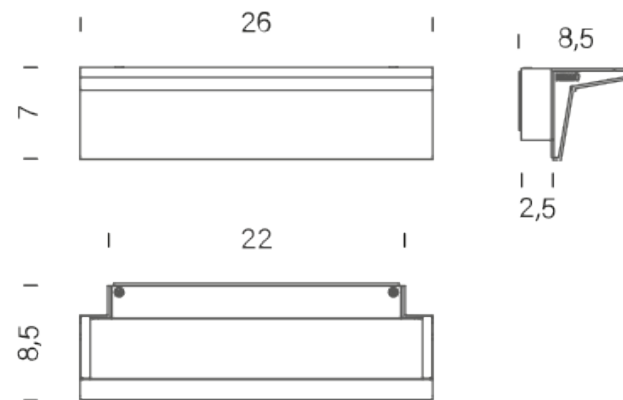

ZENA - IP44 | 2700K

LAMPING

Source	linear LED
Total power	30W
Emission	indirect
Switching	dimnable TRIAC
Tension	230V
Color temperature	2700K
Luminous flux	3000lm
Typ CRI	85
IP class	44
Dimensions	26x8,5x7cm
Materials	Aluminum + PC/ABS
Net lamp weight	1 kg

Codes

ZEN LN2 33
ZEN LW2 33

Structure/Diffuser

black/opal
white/opal

PACKAGE

Package 01

Dimension: 15x15x35 cm / Gross weight: 1,5 kg

Certificazioni

ZENA - IP44 | 3000K

LAMPING

Source	linear LED
Total power	30W
Emission	indirect
Switching	dimnable TRIAC
Tension	230V
Color temperature	3000K
Luminous flux	3000lm
Typ CRI	85
IP class	IP44
Dimensions	26x8,5x7cm
Materials	Aluminum + PC/ABS
Net lamp weight	1 kg

Codes

ZEN LNW 33
ZEN LWW 33

Structure/Diffuser

black/opal
white/opal

PACKAGE

Package 01

Dimension: 15x15x35 cm / Gross weight: 1,5 kg

Certificazioni