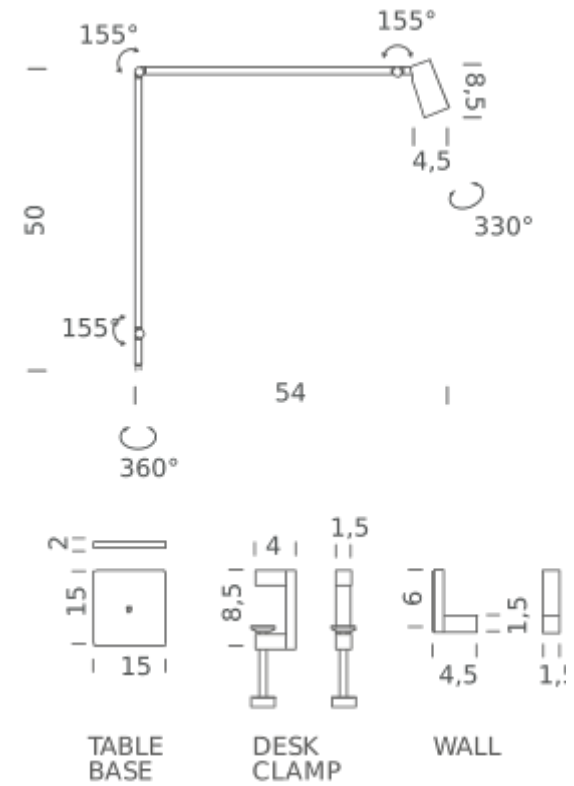

2700K

LAMPING

Source	LED spot
Total power	6,5W
Emission	direct
Switching	dimmable on board
Tension	110-240V
Color temperature	2700K
Luminous flux	395lm
Typ CRI	90
IP class	20
Materials	aluminum, technopolymer
Notes	Cable length 2m, 40° optic 155° joint rotation. Accessories (base, desk clamp, wall fixing) sold separately
Accessories	Desk clamp, Table base, Wall fixing,
Net lamp weight	1 kg

Codes

UNT LNN 12
UNT LWW 12
UNT LDD 12
UNT LGG 12

Structure

black
white
titan grey
gold

PACKAGE

Package 01 Dimension: 56x46x10 cm / Gross weight: 1,5 kg

Certificazioni

3000K

LAMPING

Source	LED spot
Total power	6,5W
Emission	direct
Switching	dimmable on board
Tension	110-240V
Color temperature	3000K
Luminous flux	395lm
Typ CRI	90
IP class	20
Materials	aluminum, technopolymer
Notes	Cable length 2m, 40° optic 155° joint rotation. Accessories (base, desk clamp, wall fixing) sold separately
Accessories	Desk clamp, Table base, Wall fixing,
Net lamp weight	1 kg

Codes

UNT LNN 14
UNT LWW 14
UNT LDD 14
UNT LGG 14

Structure

black
white
titan grey
gold

PACKAGE

Package 01 Dimension: 56x46x10 cm / Gross weight: 1,5 kg

Certificazioni