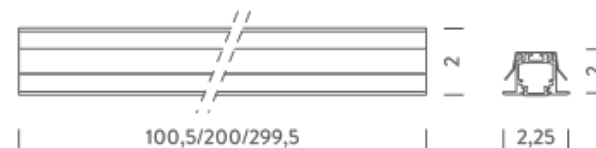

1M | 4000K

LAMPING

Source	Linear LED
Total power	15W
Emission	Diffused
Tension	24VDC
Color temperature	4000K
Luminous flux	660lm
Initial luminaire efficacy	> 37lm/W
Initial chromaticity	SDCM < 3
Typ cri	94
Energy class	A+
Ip class	40
Dimensions	3,25x2x100,5cm
Materials	Anodized aluminum
Ambient temperature range	- 20°C / 35°
Performance ambient temperature	25°
Notes	compatible controls: 1-10V, DALI, DMX, Casambi; cable 1m; driver not included
Customization options	Colour temperatures, lengths
Accessories	Drivers 24VDC + DALI interface, | Recessed fix kit for plasterboard,
Net lamp weight	0,45 kg

Codes

BSLA0110G26NAA

Structure

grey

PACKAGE

Package 01

Dimension: 205x11x2,5 cm / Gross weight: 0,87 kg

Certificazioni