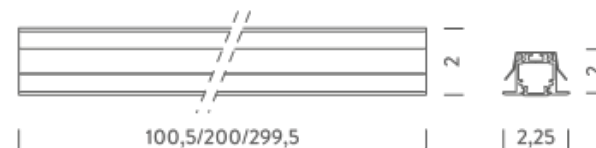

2M | 4000K

LAMPING

Source	Linear LED
Total power	30W
Emission	Diffused
Tension	24VDC
Color temperature	4000K
Luminous flux	1320lm
Initial luminaire efficacy	> 37lm/W
Initial chromaticity	SDCM < 3
Typ cri	94
Energy class	A+
Ip class	40
Dimensions	3,25x2x200cm
Materials	Anodized aluminum
Ambient temperature range	- 20°C / 35°
Performance ambient temperature	25°
Notes	compatible controls: 1-10V, DALI, DMX, Casambi; cable 1m; driver not included
Customization options	Colour temperatures, lengths
Accessories	Drivers 24VDC + DALI interface, | Recessed fix kit for plasterboard,
Net lamp weight	0,87 kg

Codes

BSLA0120G26NAA

Structure

grey

PACKAGE

Package 01

Dimension: 305x11x2,5 cm / Gross weight: 1,32 kg

Certificazioni