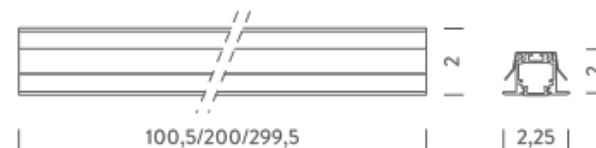

2M | 3000K

LAMPING

Source	Linear LED
Total power	30W
Emission	Diffused
Tension	24VDC
Color temperature	3000K
Luminous flux	1120lm
Initial luminaire efficacy	> 37lm/W
Initial chromaticity	SDCM < 3
Typ cri	97
Energy class	A+
Ip class	40
Dimensions	3,25x2x200cm
Materials	Anodized aluminum
Ambient temperature range	- 20°C / 35°
Performance ambient temperature	25°
Notes	compatible controls: 1-10V, DALI, DMX, Casambi; cable 1m; driver not included
Customization options	Colour temperatures, lengths
Accessories	Drivers 24VDC + DALI interface, | Recessed fix kit for plasterboard,
Net lamp weight	0,87 kg

Codes

BSLA0120G26WAA

Structure

grey

PACKAGE

Package 01

Dimension: 205x11x2,5 cm / Gross weight: 0,87 kg

Certificazioni