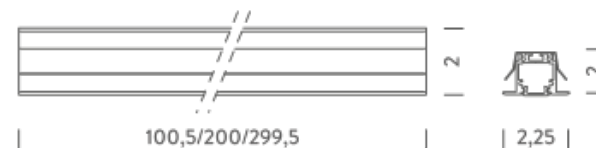

1M | 3000K

LAMPING

Source	Linear LED
Total power	15W
Emission	Diffused
Tension	24VDC
Color temperature	3000K
Luminous flux	560lm
Initial luminaire efficacy	> 37lm/W
Initial chromaticity	SDCM < 3
Typ cri	97
Energy class	A+
Ip class	40
Dimensions	3,25x2x100,5cm
Materials	Anodized aluminum
Ambient temperature range	- 20°C / 35°
Performance ambient temperature	25°
Notes	compatible controls: 1-10V, DALI, DMX, Casambi; cable 1m; driver not included
Customization options	Colour temperatures, lengths
Accessories	Drivers 24VDC + DALI interface, | Recessed fix kit for plasterboard,
Net lamp weight	0,45 kg

Codes

BSLA0110G26WAA

Structure

grey

PACKAGE

Package 01

Dimension: 105x11x2,5 cm / Gross weight: 0,45 kg

Certificazioni