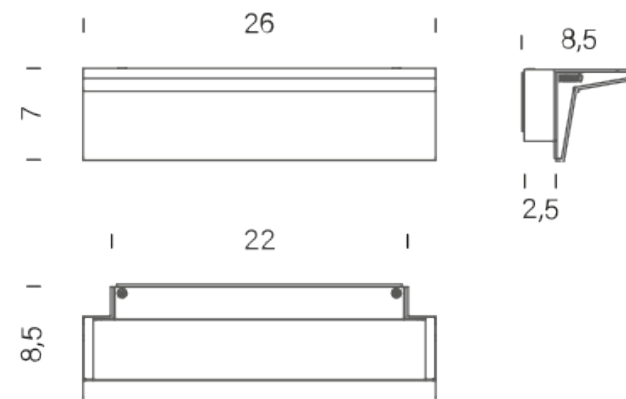

ZENA 60 - IP20 | 3000K

LAMPING

Source	LED board
Total power	28W
Switching	dimnable TRIAC
Tension	230V
Color temperature	3000K
Luminous flux	3000lm
Typ CRI	85
IP class	20
Dimensions	60x7x8,5
Materials	aluminium
Notes	white RAL 9003, black RAL 9005

Codes

ZEN LWW 34
ZEN LNW 34

Structure

white opal
black opal

Certificazioni