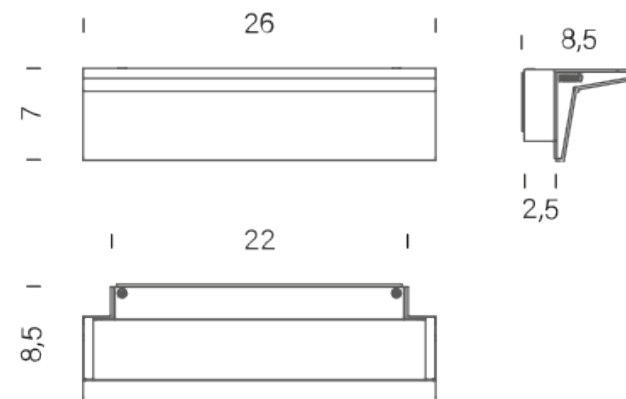

ZENA - IP44 | 3000K

LAMPING

Source	linear LED
Total power	30W
Emission	indirect
Switching	dimnable TRIAC
Tension	230V
Color temperature	3000K
Luminous flux	3000lm
Typ CRI	85
IP class	IP44
Dimensions	26x8,5x7cm
Materials	Aluminum + PC/ABS
Net lamp weight	1 kg

Codes

ZEN LNW 33
ZEN LWW 33

Structure/Diffuser

black/opal
white/opal

PACKAGE

Package 01

Dimension: 15x15x35 cm / Gross weight: 1,5 kg

Certificazioni

ZENA 60 - IP20 | 2700K

LAMPING

Source	LED board
Total power	28W
Switching	dimnable TRIAC
Tension	230V
Color temperature	2700K
Luminous flux	3000lm
Typ CRI	85
IP class	20
Dimensions	60x7x8,5
Materials	aluminium
Notes	white RAL 9003, black RAL 9005