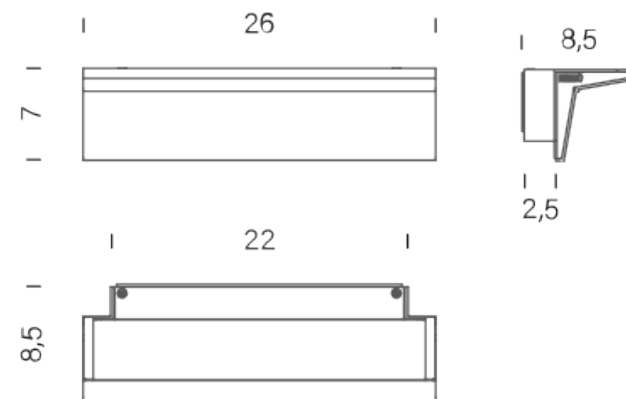

ZENA - IP20 | 3000K

LAMPING

Source	linear LED
Total power	30W
Emission	indirect
Switching	dimnable TRIAC
Tension	230V
Color temperature	3000K
Luminous flux	3000lm
Typ CRI	85
IP class	20
Dimensions	26x8,5x7cm
Materials	Aluminum + PC/ABS
Net lamp weight	1 kg

Codes

ZEN LWW 31
ZEN LNW 31

Structure/Diffuser

white/opal
black/opal

PACKAGE

Package 01

Dimension: 15x15x35 cm / Gross weight: 1,5 kg

Certificazioni

ZENA - IP44 | 2700K

LAMPING

Source	linear LED
Total power	30W
Emission	indirect
Switching	dimnable TRIAC
Tension	230V
Color temperature	2700K
Luminous flux	3000lm
Typ CRI	85
IP class	44
Dimensions	26x8,5x7cm
Materials	Aluminum + PC/ABS
Net lamp weight	1 kg

Codes

ZEN LN2 33
ZEN LW2 33

Structure/Diffuser

black/opal
white/opal

PACKAGE

Package 01

Dimension: 15x15x35 cm / Gross weight: 1,5 kg

Certificazioni