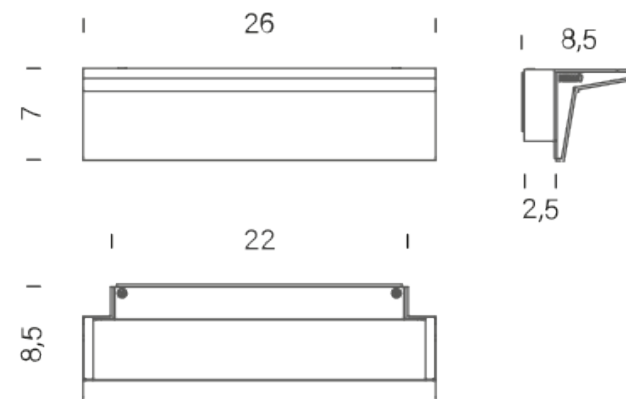

ZENA - IP20 | 2700K

LAMPING

Source	linear LED
Total power	30W
Emission	indirect
Switching	dimnable TRIAC
Tension	230V
Color temperature	2700K
Luminous flux	3000lm
Typ CRI	85
IP class	20
Dimensions	26x8,5x7cm
Materials	Aluminum + PC/ABS
Net lamp weight	1 kg

Codes

ZEN LW2 31
ZEN LN2 31

Structure/Diffuser

white/opal
black/opal

PACKAGE

Package 01

Dimension: 15x15x35 cm / Gross weight: 1,5 kg

Certificazioni

ZENA - IP20 | 3000K

LAMPING

Source	linear LED
Total power	30W
Emission	indirect
Switching	dimnable TRIAC
Tension	230V
Color temperature	3000K
Luminous flux	3000lm
Typ CRI	85
IP class	20
Dimensions	26x8,5x7cm
Materials	Aluminum + PC/ABS
Net lamp weight	1 kg

Codes

ZEN LWW 31
ZEN LNW 31

Structure/Diffuser

white/opal
black/opal

PACKAGE

Package 01

Dimension: 15x15x35 cm / Gross weight: 1,5 kg

Certificazioni