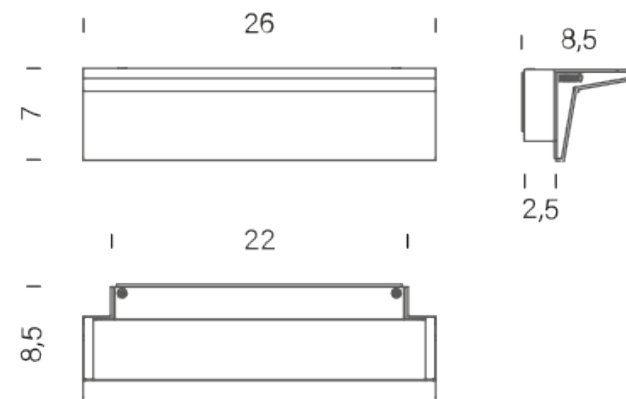

ZENA 60 - IP44 | 2700K

LAMPING

Source	LED board
Total power	28W
Switching	dimnable TRIAC
Tension	230V
Color temperature	2700K
Luminous flux	3000lm
Typ CRI	85
IP class	44
Dimensions	60x7x8,5
Materials	aluminium
Notes	white RAL 9003, black RAL 9005

Codes

ZEN LW2 35
ZEN LN2 35

Structure

white opal
black opal

Certificazioni