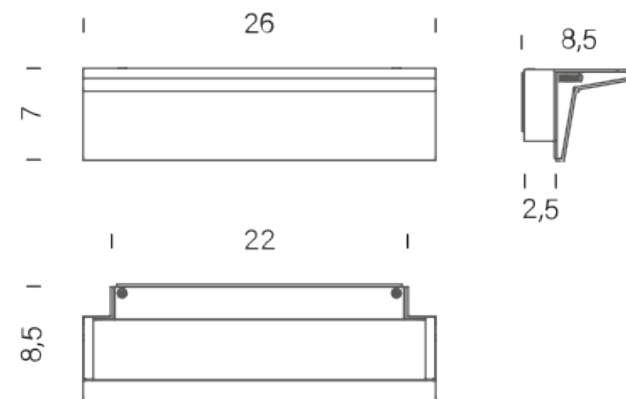

ZENA 60 - IP20 | 2700K

LAMPING

Source	LED board
Total power	28W
Switching	dimnable TRIAC
Tension	230V
Color temperature	2700K
Luminous flux	3000lm
Typ CRI	85
IP class	20
Dimensions	60x7x8,5
Materials	aluminium
Notes	white RAL 9003, black RAL 9005

Codes

ZEN LW2 34
ZEN LN2 34

Structure

white opal
black opal

Certificazioni