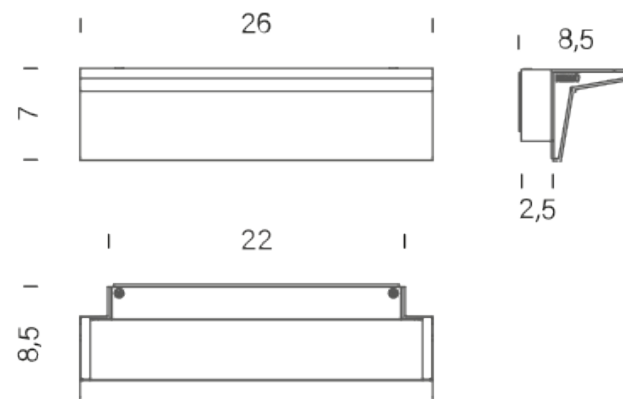

ZENA - IP44 | 2700K

LAMPING

Source	linear LED
Total power	30W
Emission	indirect
Switching	dimnable TRIAC
Tension	230V
Color temperature	2700K
Luminous flux	3000lm
Typ CRI	85
IP class	44
Dimensions	26x8,5x7cm
Materials	Aluminum + PC/ABS
Net lamp weight	1 kg

Codes

ZEN LN2 33
ZEN LW2 33

Structure/Diffuser

black/opal
white/opal

PACKAGE

Package 01

Dimension: 15x15x35 cm / Gross weight: 1,5 kg

Certificazioni

ZENA - IP44 | 3000K

LAMPING

Source	linear LED
Total power	30W
Emission	indirect
Switching	dimnable TRIAC
Tension	230V
Color temperature	3000K
Luminous flux	3000lm
Typ CRI	85
IP class	IP44
Dimensions	26x8,5x7cm
Materials	Aluminum + PC/ABS
Net lamp weight	1 kg

Codes

ZEN LNW 33
ZEN LWW 33

Structure/Diffuser

black/opal
white/opal

PACKAGE

Package 01

Dimension: 15x15x35 cm / Gross weight: 1,5 kg

Certificazioni