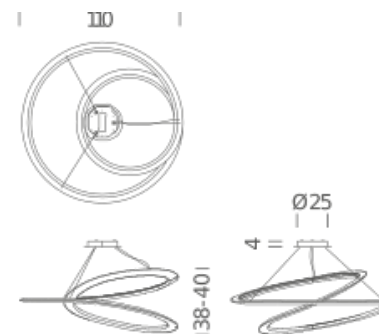

Codes

KEPLWW 52
KEP LNN 52
KEP LOW 52

Structure

white
black
gold painted

PACKAGE

Package 01

Dimension: 121x121x52 cm / Gross weight:
19 Kg

Certificazioni