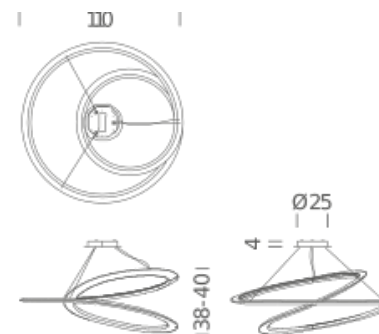

Codes

KEP LWW 54
KEP LNN 54
KEP LOW 54

Structure

white
black
gold painted

PACKAGE

Package 01

Dimension: 121x121x52 cm / Gross weight:
19 Kg

Certificazioni

DOWNLIGHT 3000K

LAMPING

Source	linear LED
Total power	86W
Emission	direct
Switching	dimnable 1-10V
Tension	110/240V
Color temperature	3000K
Luminous flux	4500lm (luminous output)
Typ cri	85
Energy class	A+
Materials	aluminium + PC
Notes	adjustable cable length from 2,5m to 0,4m, DALI version on request