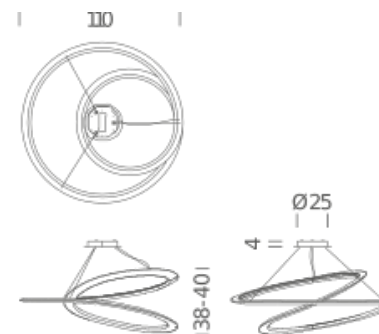

Codes

KEP LWW 53
KEP LNN 53
KEP LOW 53

Structure

white
black
gold painted

PACKAGE

Package 01

Dimension: 121x121x52 cm / Gross weight:
19 Kg

Certificazioni