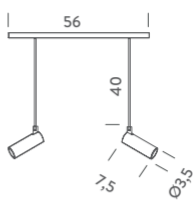

SEGMENT

LED

36/56/106/171

WING

36/56/106/171

LINK

36/56/106/171

SPOT

SPOT TIGE

CONNECTION

T UP VERTICAL

T DOWN VERTICAL

T HORIZONTAL

UP VERTICAL ANGLE

DOWN VERTICAL ANGLE

HORIZONTAL ANGLE