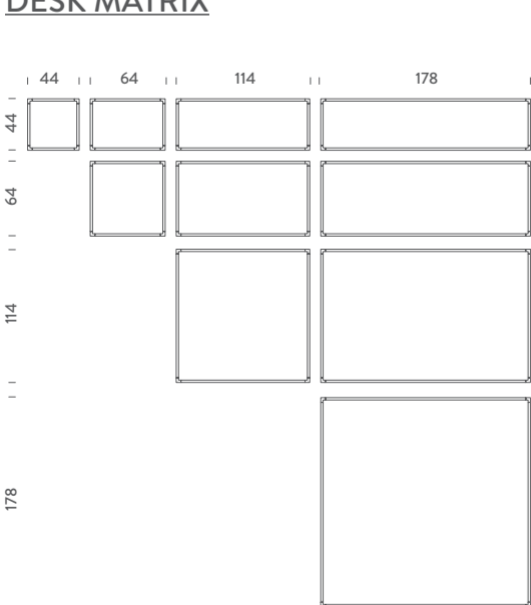

CENTRAL

CENTRAL ONE WAY

CENTRAL SUPPLY

HORIZONTAL START

VERTICAL START

WALL CEILING START

HORIZONTAL END

VERTICAL END

WALL CEILING END

WALL CEILING END + XYZ

VERTICAL ANGLE SUPPLY

HORIZONTAL ANGLE SUPPLY

DESK MATRIX

ACCESSORIES

POWER SUPPLY

CEILING PLATE