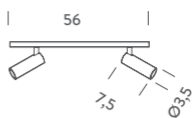

SEGMENT

LED

36/56/106/171

WING

36/56/106/171

LINK

36/56/106/171

SPOT

SPOT TIGE

CONNECTION

T UP VERTICAL

T DOWN VERTICAL

T HORIZONTAL

UP VERTICAL ANGLE

DOWN VERTICAL ANGLE

HORIZONTAL ANGLE

CENTRAL

CENTRAL ONE WAY

CENTRAL SUPPLY

HORIZONTAL START

VERTICAL START

WALL CEILING START

HORIZONTAL END

VERTICAL END