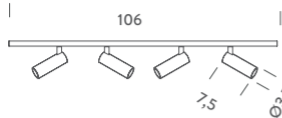

SEGMENT

LED

36/56/106/171

WING

36/56/106/171

LINK

36/56/106/171

SPOT

SPOT TIGE

CONNECTION

T UP VERTICAL

T DOWN VERTICAL

T HORIZONTAL

UP VERTICAL ANGLE

DOWN VERTICAL ANGLE

HORIZONTAL ANGLE

CENTRAL

CENTRAL ONE WAY

CENTRAL SUPPLY

HORIZONTAL START

VERTICAL START

WALL CEILING START

HORIZONTAL END

VERTICAL END