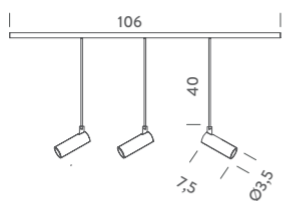

SEGMENT

LED

36/56/106/171

WING

36/56/106/171

LINK

36/56/106/171

SPOT

SPOT TIGE

CONNECTION

T UP VERTICAL

T DOWN VERTICAL

T HORIZONTAL

UP VERTICAL ANGLE

DOWN VERTICAL ANGLE

HORIZONTAL ANGLE

CENTRAL

CENTRAL ONE WAY

CENTRAL SUPPLY

HORIZONTAL START

VERTICAL START

WALL CEILING START

HORIZONTAL END

VERTICAL END